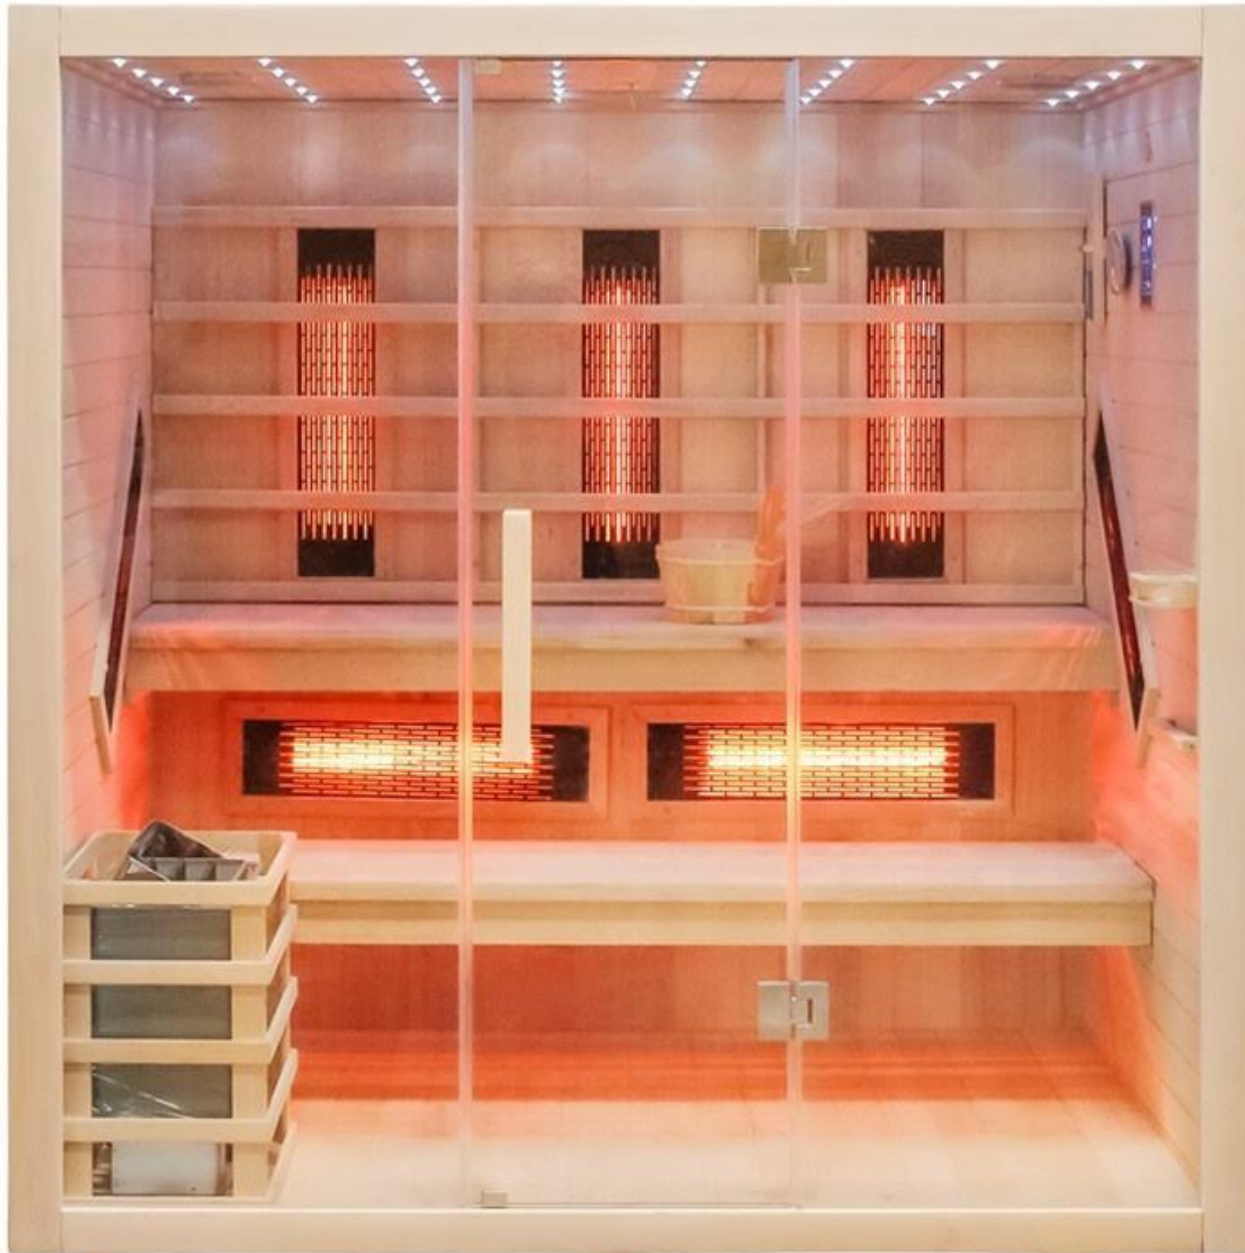

### **3 Person Traditional Luxury Steam Sauna Hemlock Wood Electric Sauna with Stove**

Application	Living Room
Design Style	Modern
Function	Dry Steam
Main Material	Solid Wood

## Dry Sauna Room Wood Home Steam Sauna with therapy light

Application	Apartment
Design Style	Modern
Function	Wet Steam
Main Material	Solid Wood

## Outdoor Barrel Steam Traditional Sauna Rooms

Application	Apartment
Design Style	Modern
Function	Wet Steam
Main Material	Solid Wood

## 6 Person Indoor Combination Infrared and Traditional Sauna

Application	Apartment
Design Style	Modern
Function	Wet Steam
Main Material	Solid Wood