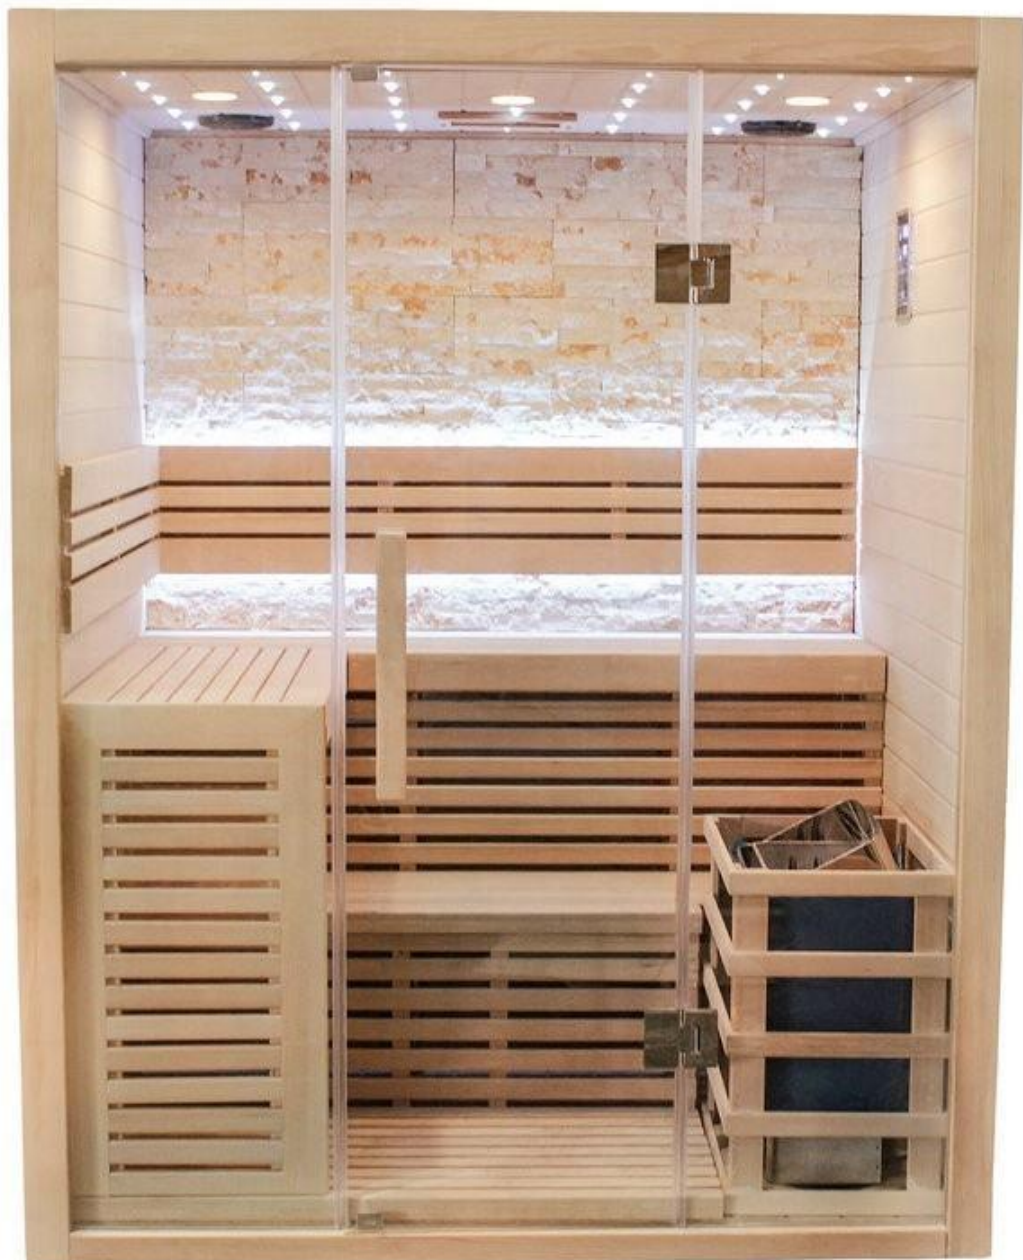

- **Sauna Room**

- **Witness a luxurious and relaxing experience**

### **3 Person Traditional Luxury Steam Sauna Hemlock Wood Electric Sauna with Stove**

Application	Living Room
Design Style	Modern
Function	Dry Steam
Main Material	Solid Wood

## Dry Sauna Room Wood Home Steam Sauna with therapy light

Application	Apartment
Design Style	Modern
Function	Wet Steam
Main Material	Solid Wood

## Outdoor Barrel Steam Traditional Sauna Rooms

Application	Apartment
Design Style	Modern
Function	Wet Steam
Main Material	Solid Wood