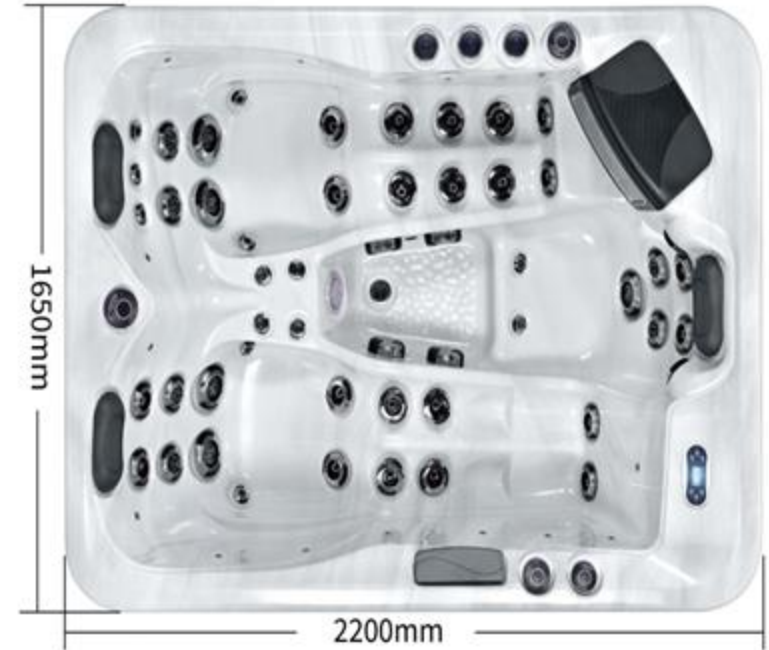

- **Hot tub & Pool Spa**
- **Witness a luxurious and relaxing experience**

4 Person Backyard Hot Tub Outdoor Spa With Balboa Control Panel

Spa Dimensions	2200x1650x860mm
Control System	America Balboa control
Power Supply	8900Watt 220V/60HZ
Seating Capacity	2 Persons
Lounge Seating	2 Person
Jets Total	48PCS

4 Person Backyard Hot Tub Outdoor Spa With Balboa Control Panel

Seating Capacity	4 Persons
Lounge	2-4 Persons
Dimensions/Weight/ Container load	
Product dimension	2300x2300x920mm
Packing dimension	2330x2450x940mm
Weight - Dry/Filled	450KG/ 1950KG
Water capacity	396 US Gallon/ 1500Liters

2 Person Backyard Hot Tub Outdoor Spa With Balboa Control Panel

Seating Capacity	2 Persons
Lounge	2 Persons
Dimensions/Weight/ Container load	
Product dimension	2100x2100x940mm
Packing dimension	2200x2200x1090m m
Weight - Dry/Filled	370KG/1380KG
Container load	5pcs/20ft; 12pcs/40ft

1 Person Backyard Hot Tub Outdoor Spa With Balboa Control Panel

Seating	
Seating Capacity	1 Person
Lounge	0 Person
Dimensions/Weight/ Container load	
Product dimension	1950*1000*820mm
Packing dimension	2050*1100*920mm
Weight - Dry/Filled	300KG/ 1070KG
Water capacity	203 US Gallon/ 768Liters
Container load	10pcs/ 20ft; 20pcs/ 40ft