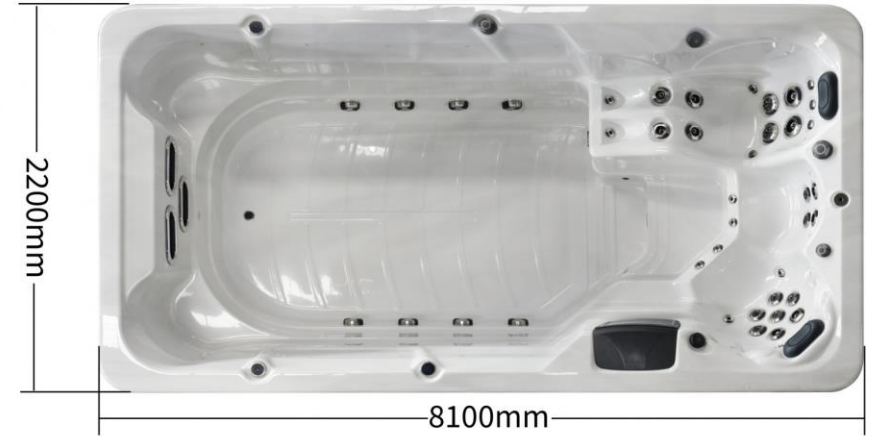

5 Person Backyard Hot Tub Outdoor Spa With Balboa Control Panel

Seating Capacity	3 Persons
Lounge	2 Persons
Dimensions/Weight/ Container load	
Product dimension	2200x2200x945mm
Packing dimension	2300x2300x1095mm
Weight - Dry/Filled	395KG/ 1595KG
Water capacity	316 US Gallon/ 1200Liters
Container load	5pcs/20ft; 12pcs/40ft

6 Person Backyard Hot Tub Outdoor Spa With Balboa Control Panel

Seating Capacity	6 Persons
Lounge	4 Persons
Dimensions/Weight/ Container load	
Product dimension	3800mm×2200mm×1050mm
Packing dimension	3900mm×2300mm×1150mm
Weight - Dry/Filled	520KG/ 2370KG
Water capacity	488 US Gallon/ 1850Liters
Container load	1pc/20ft; 6pcs/ 40ft

7 Person Backyard Hot Tub Outdoor Spa With Balboa Control Panel

Seating Capacity	7 Persons
Lounge	1 Person
Dimensions/Weight/ Container load	
Product dimension	2790mmx2200mmx940 mm
Packing dimension	2890mmx2300mmx1040 mm
Weight - Dry/Filled	480KG/2430KG
Water capacity	515 US Gallon/1950Liters
Container load	4pcs/20ft; 8pcs/40ft

Backyard Swim Spa Swimming Pool With Fitness System

Basic parameter

Water capacity	1717 US Gallon/ 6500Liters
Control system	America Balboa control
Dimensions	177x 88.5 x 59 inch
Shell material	Aristech Acrylic
Seating Capacity	4 Persons
Filled Weight	7310KG
Dry Weight	810KG
Lounge	1 Persons
Jets total	40PCS