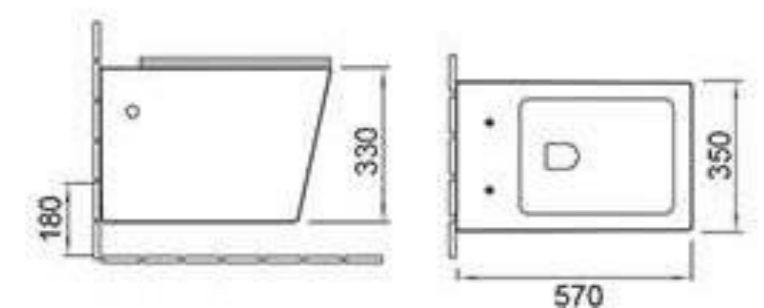

B2370

Wall-hung toilet
Size:570x350x330mm
P-trap 180mm roughing-in