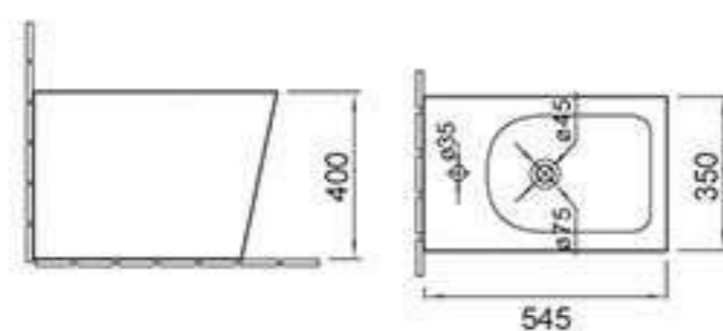

F389

Bidet
Size: 545x350x400mm
Fixing to wall with back