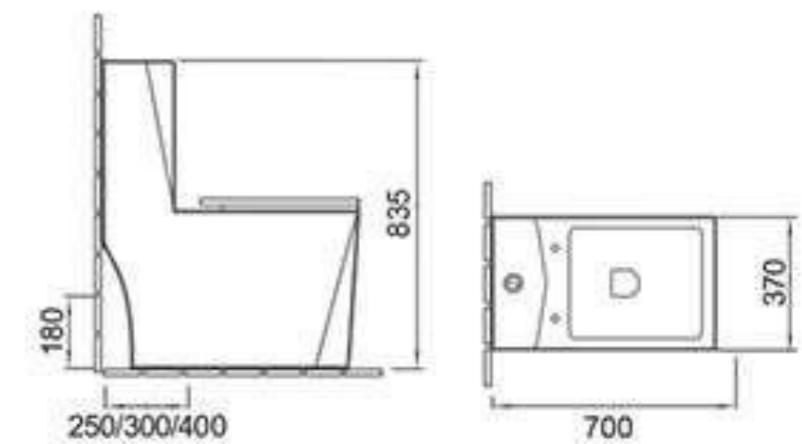

A3961

Siphonic/Washdown one-piece toilet
Size: 700x370x835mm
Siphonic / S-trap 300/400mm roughing-in
Washdown / P-trap 180mm roughing-in
S-trap 250mm roughing-in