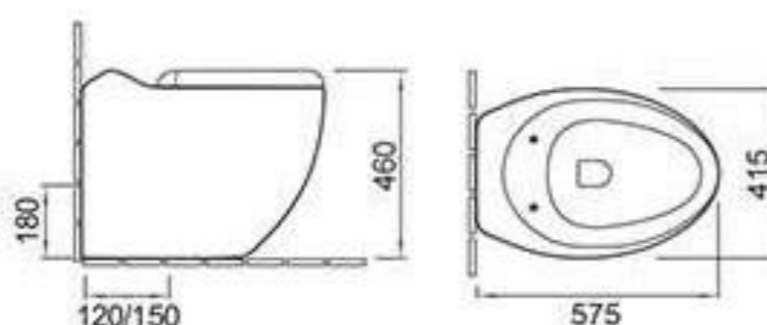

L2301

Back to wall toilet
Size:575x415x460mm
P-trap 180mm roughing-in
S-trap 120/150mm roughing-in