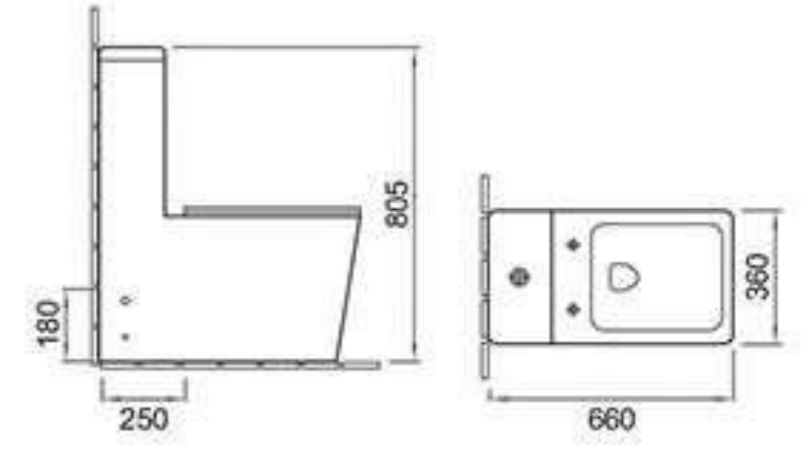

A8869

Washdown one-piece toilet
Size: 660x360x805mm
P-trap 180mm roughing-in
S-trap 250mm roughing-in