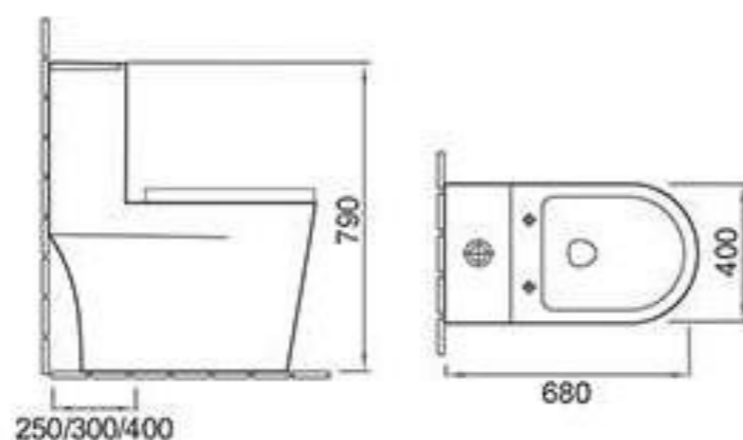

A3971

Siphonic/Washdown one-piece toilet
Size:680x400x790mm
Siphonic / S-trap 300/400mm roughing-in
Washdown / P-trap 180mm roughing-in
S-trap 250mm roughing-in