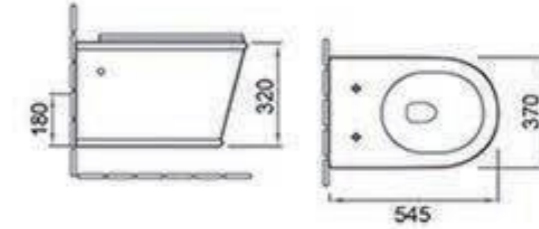

B2396

Wall-hung toilet
Size:545x370x320mm
P-trap 180mm roughing-in