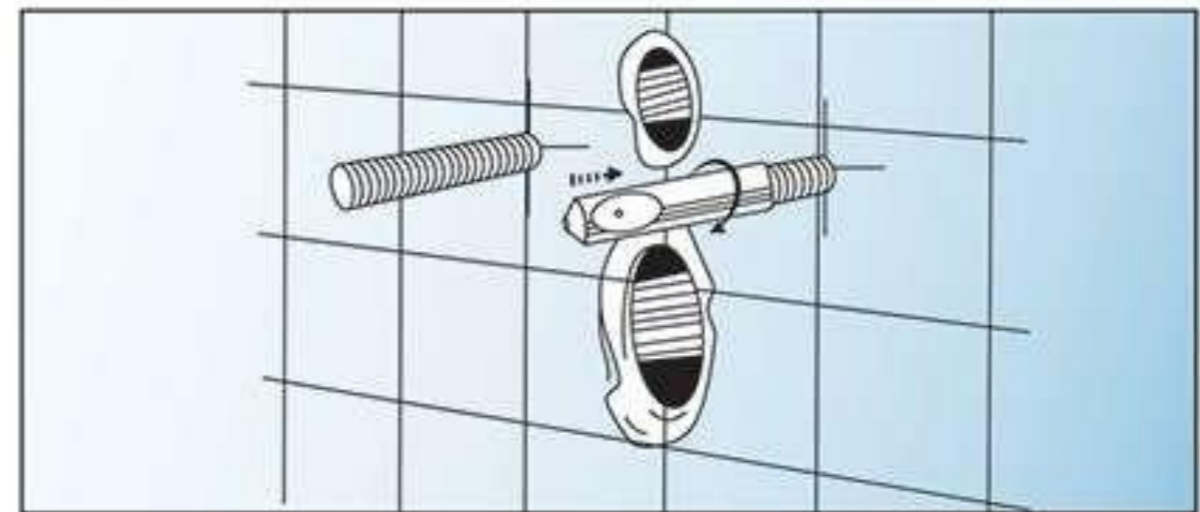

## Fixing installation manual

1. Five accessories:Part A,B,C,D,E;

2. Fix the Part B into the screw as the above picture;

3. Put Part C into the installing hole on the pan;

4. Insert the Part C into Part B;