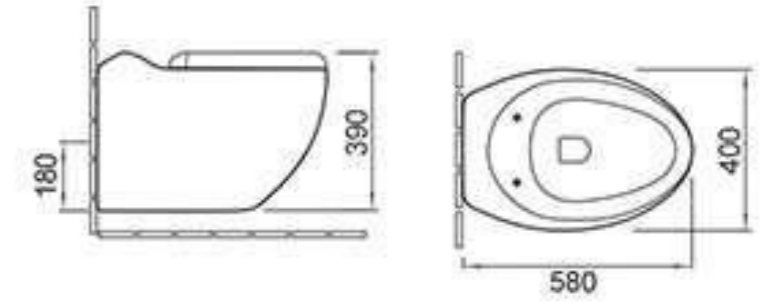

B2301

Wall-hung toilet
Size: 580x400x390mm
P-trap 180mm roughing-in