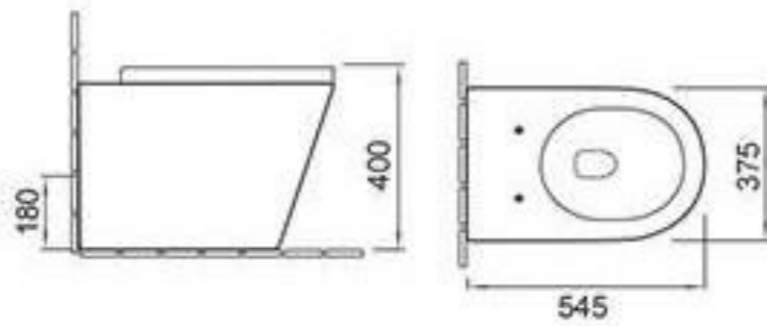

H157

Back to wall toilet
Size:545x375x400mm
P-trap 180mm roughing-in