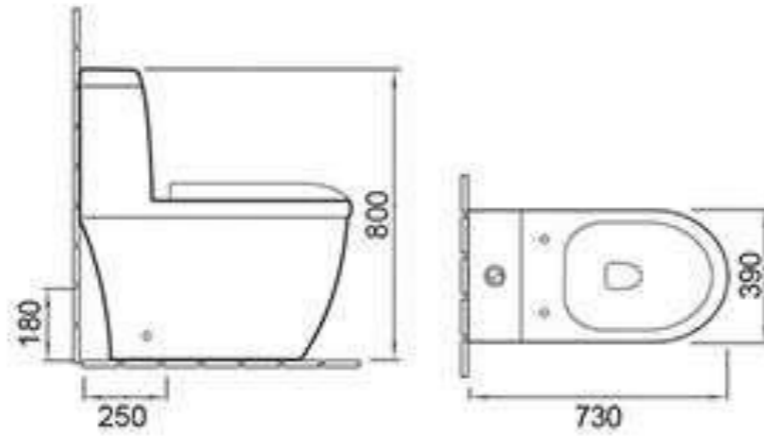

### A3971

Siphonic/Washdown one-piece toilet  
Size:680x400x790mm  
Siphonic / S-trap 300/400mm roughing-in  
Washdown / P-trap 180mm roughing-in  
S-trap 250mm roughing-in

### A3926

Siphonic/Washdown one-piece toilet  
Size:690x375x805mm  
Siphonic / S-trap 300/400mm roughing-in  
Washdown / P-trap 180mm roughing-in  
S-trap 250mm roughing-in

### A3960

Washdown one-piece toilet  
Size: 730x390x800mm  
P-trap 180mm roughing-in  
S-trap 250mm roughing-in