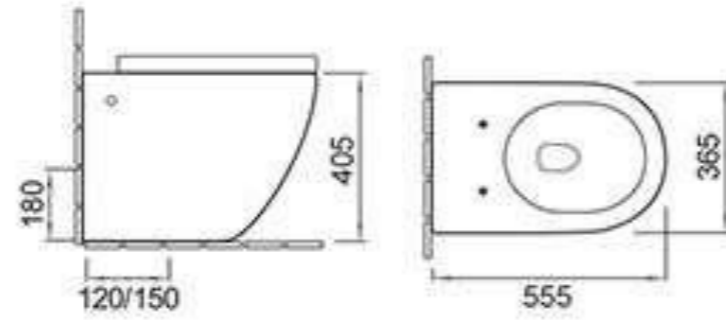

L8831

Back to wall toilet
Size: 555x365x405mm
P-trap 180mm roughing-in
S-trap 120/150mm roughing-in