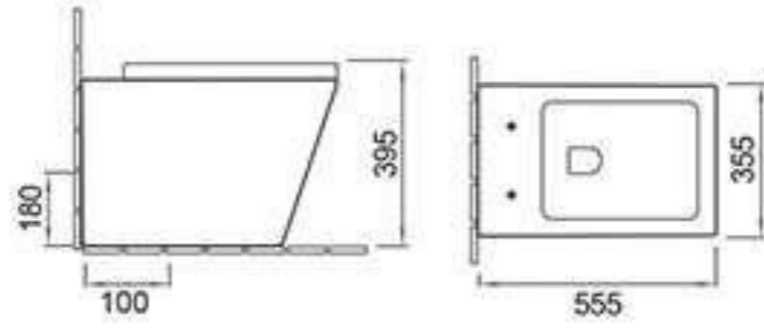

L389

Back to wall toilet
Size: 555x355x395mm
P-trap 180mm roughing-in
S-trap 100mm roughing-in