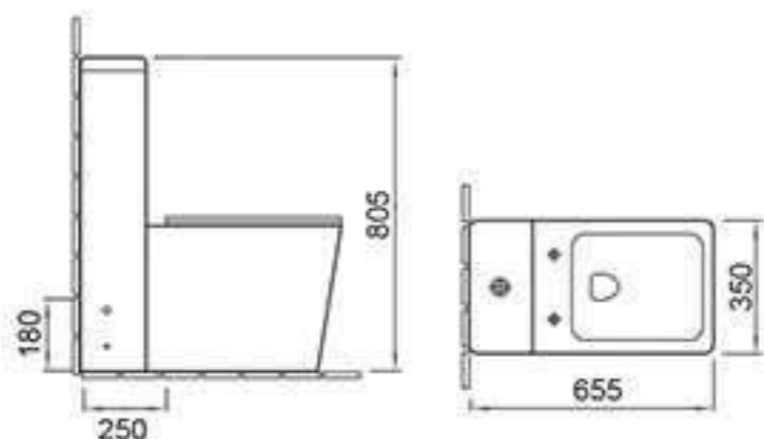

A370

Washdown one-piece toilet
Size: 655x350x805mm
P-trap 180mm roughing-in
S-trap 250mm roughing-in