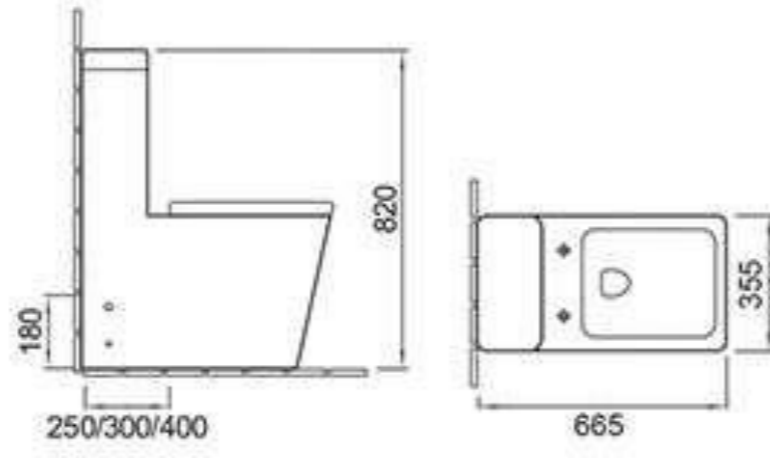

### A389

Siphonic/Washdown one-piece toilet  
Size: 665x355x820mm  
Siphonic / S-trap 300/400mm roughing-in  
Washdown / P-trap 180mm roughing-in  
S-trap 250mm roughing-in

### C389

Pedestal basin  
Size: 510x460x850mm  
Fixing to wall with back

### C389G

Wall-hung basin  
Size: 510x425x380mm  
Fixing to wall with back

### F389G

Wall-hung bidet  
Size: 540x345x295mm  
Fixing to wall with back