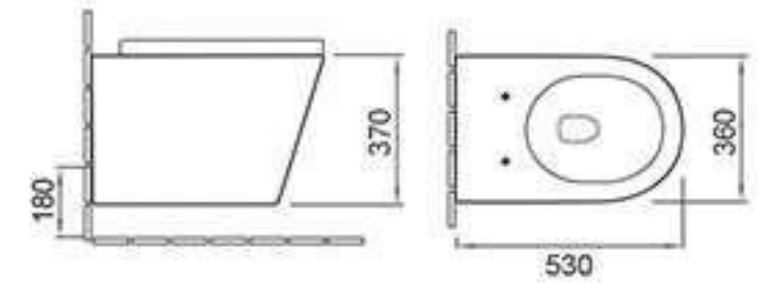

B2376

Wall-hung toilet
Size:530x360x370mm
P-trap 180mm roughing-in