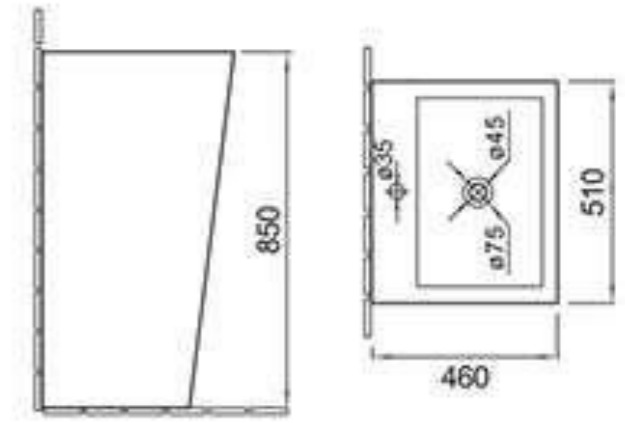

### C389

Pedestal basin  
Size: 510x460x850mm  
Fixing to wall with back