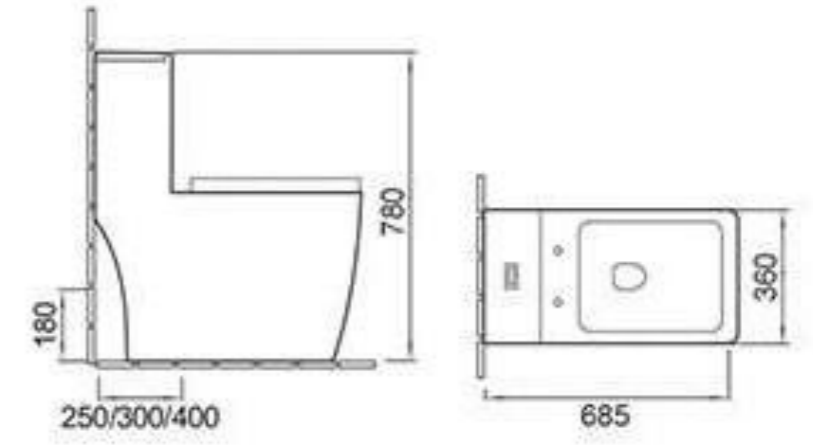

A3967

Siphonic/Washdown one-piece toilet
Size:685x360x780mm
Siphonic / S-trap 300/400mm roughing-in
Washdown / P-trap 180mm roughing-in
S-trap 250mm roughing-in