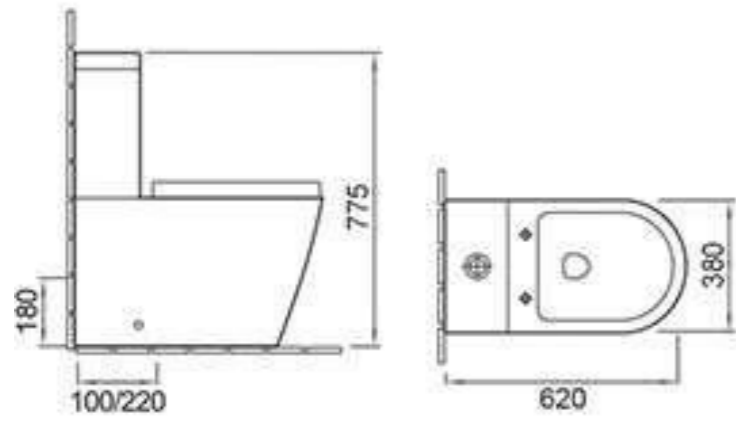

### C3966

Pedestal basin  
Size: 500x500x830mm  
Fixing to wall with back

### F2396

Bidet  
Size:550x375x390mm  
Fixing to wall with back

### A8057

Washdown two-piece toilet  
Size: 620x380x775mm  
P-trap 180mm roughing-in  
S-trap 100-220mm roughing-in