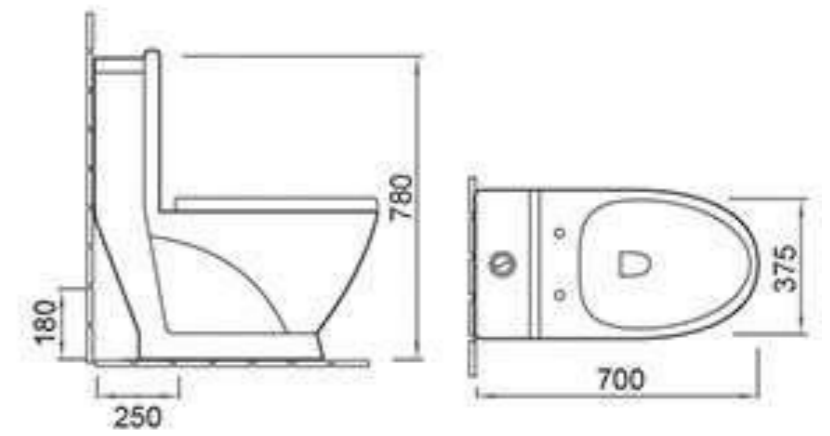

A3924

Washdown one-piece toilet
Size: 700x375x780mm
P-trap 180mm roughing-in
S-trap 250mm roughing-in