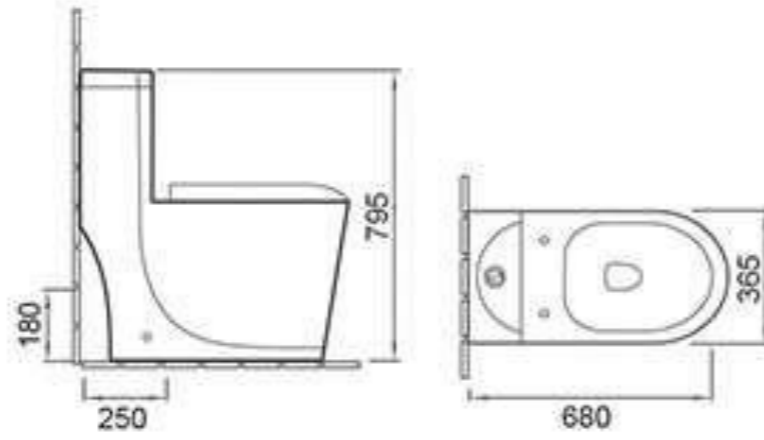

A3948

Washdown one-piece toilet
Size: 680x365x795mm
P-trap 180mm roughing-in
S-trap 250mm roughing-in