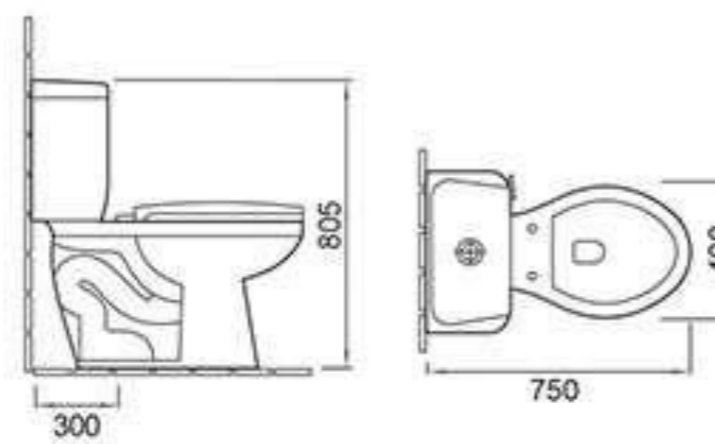

2139

Washdown two-piece toilet
Size: 750x400x805mm
S-trap 300mm roughing-in