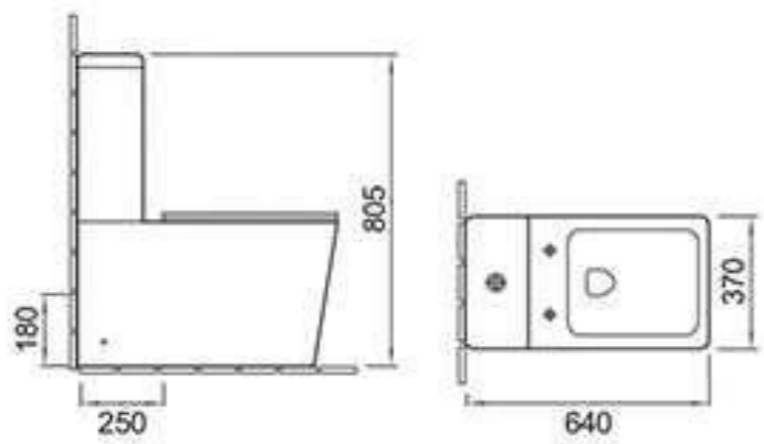

A8067

Washdown two-piece toilet
Size: 640x370x805mm
P-trap 180mm roughing-in
S-trap 250mm roughing-in