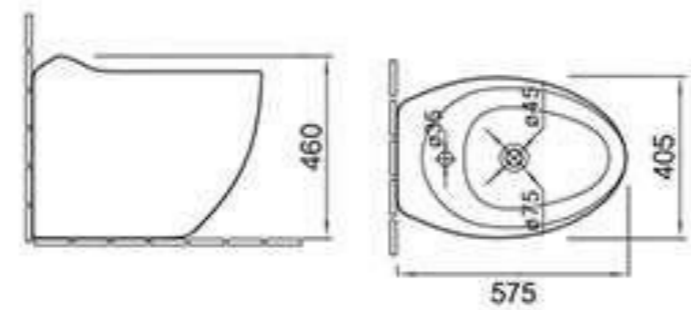

F2301

Bidet
Size: 575x405x460mm
Fixing to wall with back