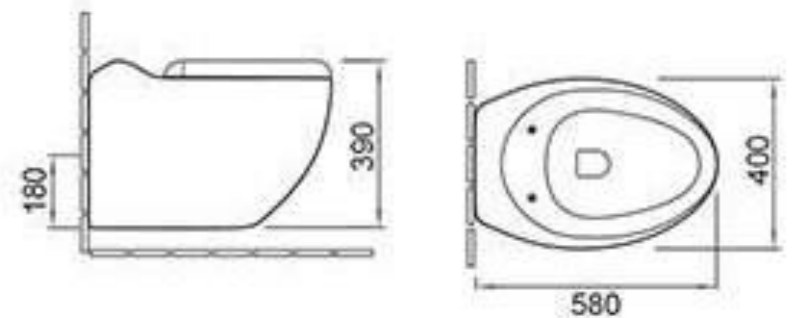

B2301

Wall-hung toilet
Size:580x400x390mm
P-trap 180mm roughing-in