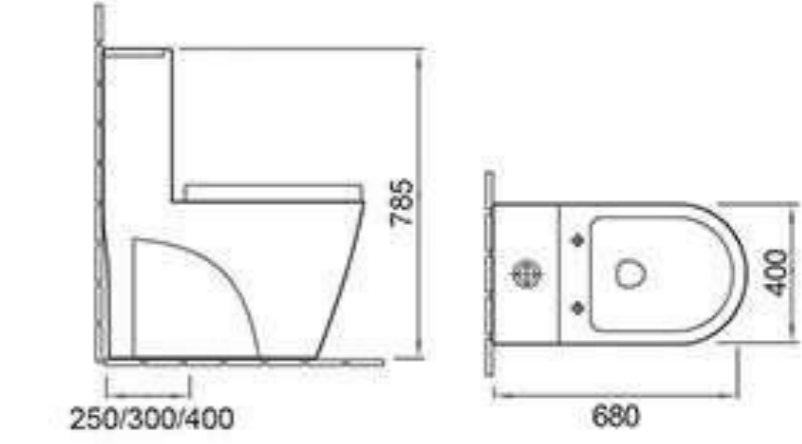

A3962

Siphonic/Washdown one-piece toilet
Size: 680x400x785mm
Siphonic / S-trap 300/400mm roughing-in
Washdown / P-trap 180mm roughing-in
S-trap 250mm roughing-in