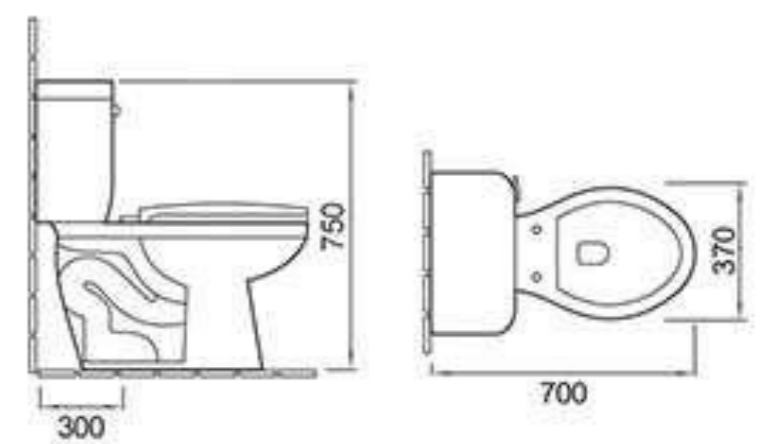

3139

Washdown two-piece toilet
Size: 700x370x750mm
S-trap 300mm roughing-in