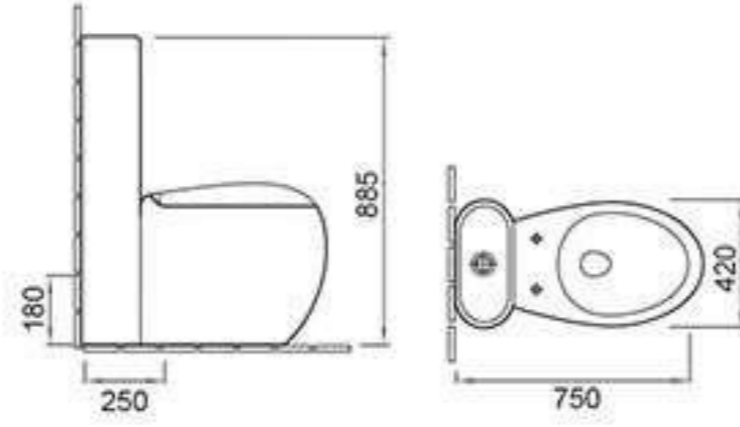

A3966

Washdown one-piece toilet
Size: 750x420x885mm
P-trap 180mm roughing-in
S-trap 250mm roughing-in