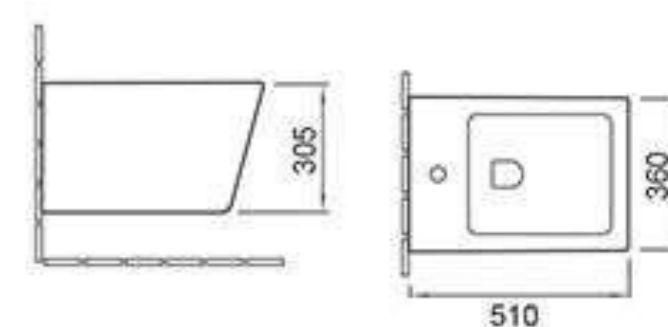

FH067

Wall-hung bidet
Size: 510x360x305mm
Fixing to wall with back