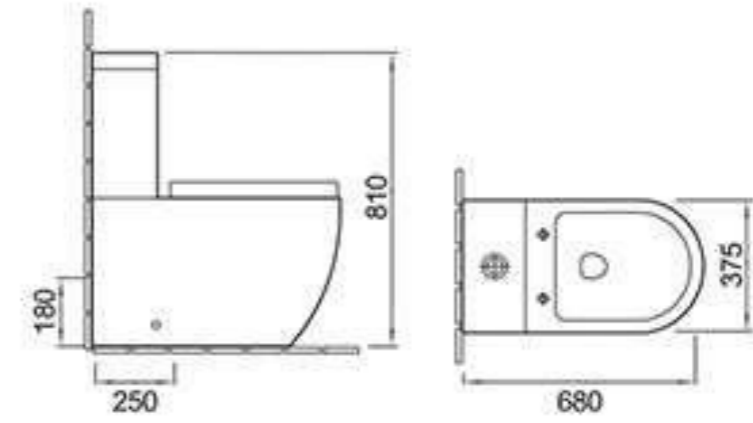

### A8057

Washdown two-piece toilet  
Size: 620x380x775mm  
P-trap 180mm roughing-in  
S-trap 100-220mm roughing-in

### A8067

Washdown two-piece toilet  
Size: 640x370x805mm  
P-trap 180mm roughing-in  
S-trap 250mm roughing-in

### A8068

Washdown two-piece toilet  
Size: 680x375x810mm  
P-trap 180mm roughing-in  
S-trap 250mm roughing-in