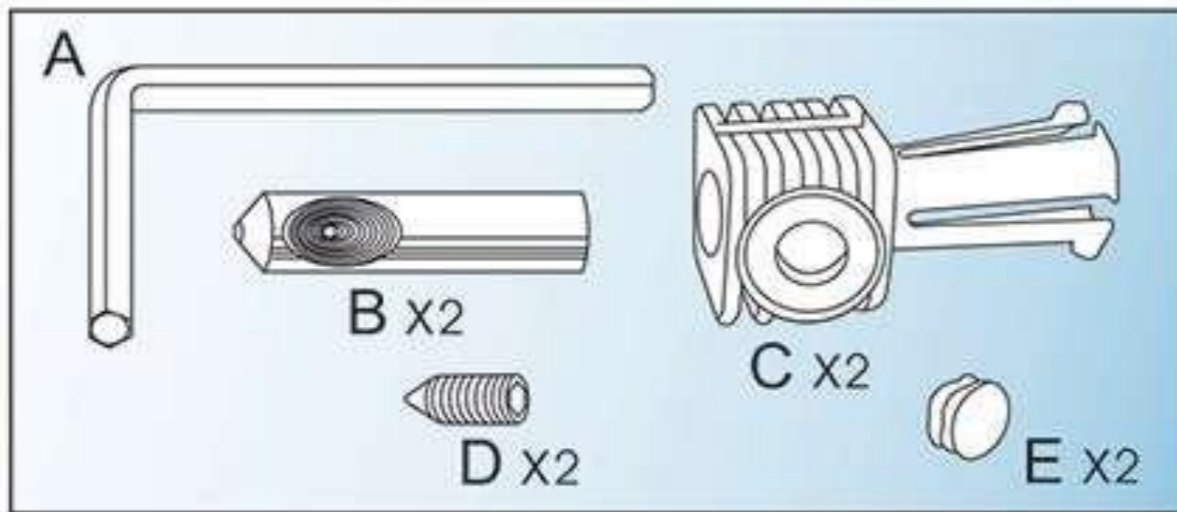

Fixing installation manual

1. Five accessories:Part A,B,C,D,E;