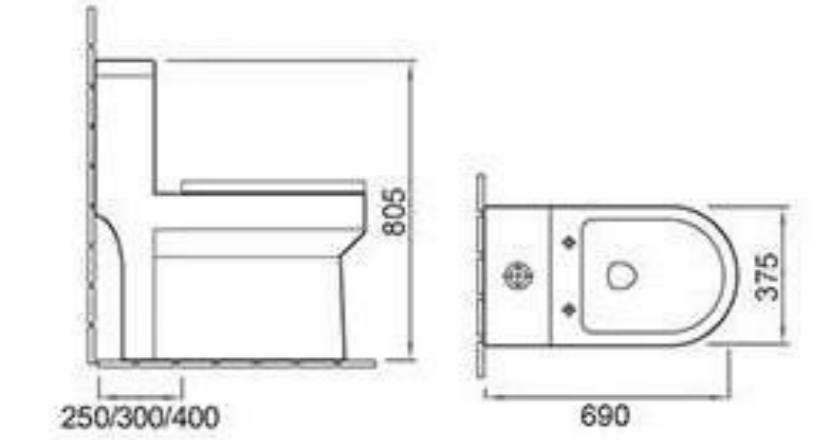

A3926

Siphonic/Washdown one-piece toilet
Size:690x375x805mm
Siphonic / S-trap 300/400mm roughing-in
Washdown / P-trap 180mm roughing-in
S-trap 250mm roughing-in