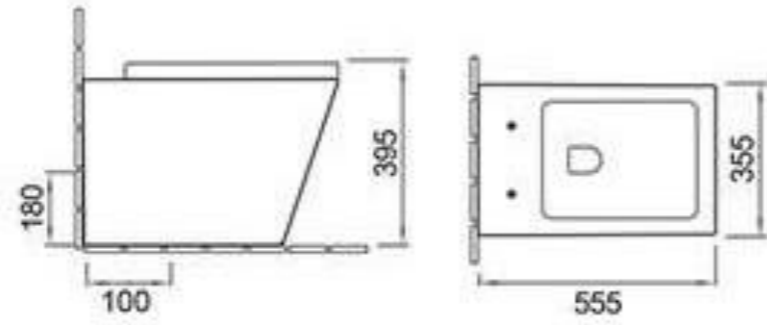

L389

Back to wall toilet
Size:555x355x395mm
P-trap 180mm roughing-in
S-trap 100mm roughing-in