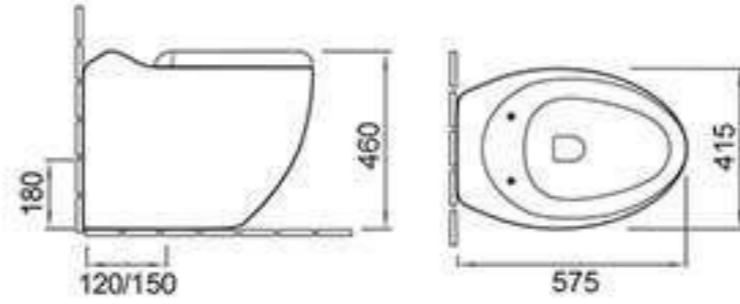

L2301

Back to wall toilet
Size: 575x415x460mm
P-trap 180mm roughing-in
S-trap 120/150mm roughing-in