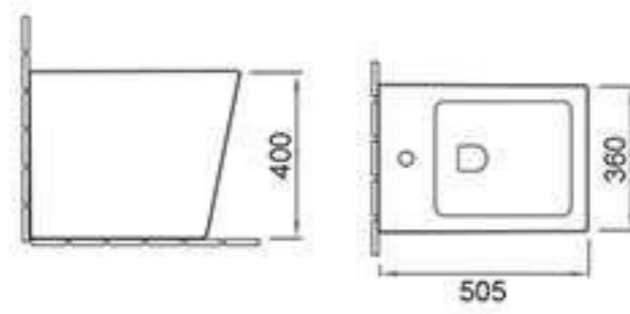

F067

Bidet
Size: 505x360x400mm
Fixing to wall with back