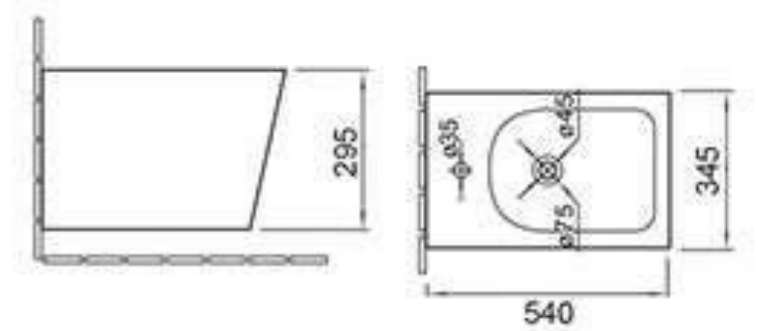

F389G

Wall-hung bidet
Size: 540x345x295mm
Fixing to wall with back