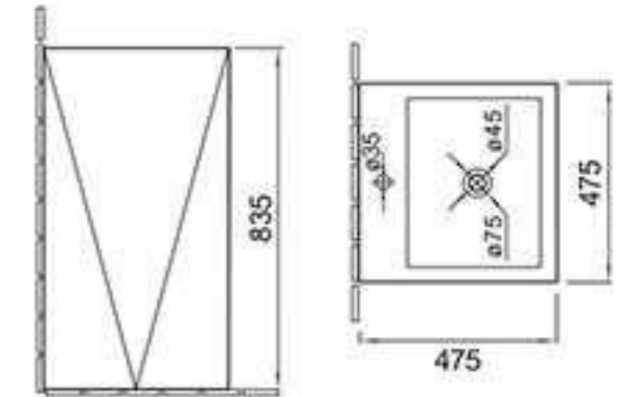

D3961

Pedestal basin
Size:475x475x835mm
Fixing to wall with back