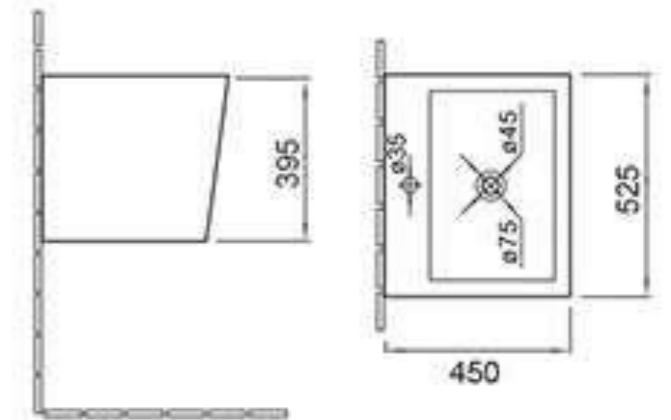

500C

Wall-hung basin
Size: 525x450x395mm
Fixing to wall with back