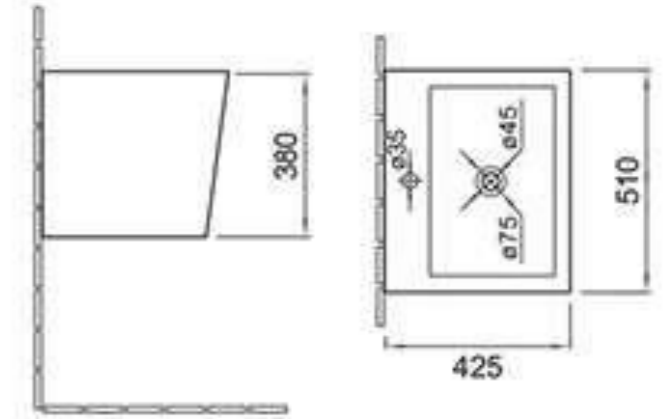

### C389

Pedestal basin  
Size: 510x460x850mm  
Fixing to wall with back

### C389G

Wall-hung basin  
Size: 510x425x380mm  
Fixing to wall with back