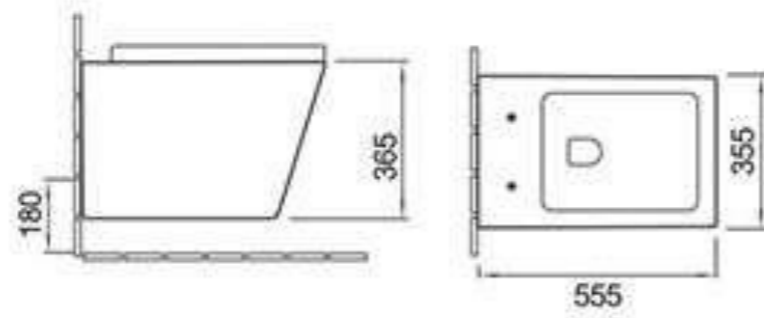

B389

Wall-hung toilet
Size: 555x355x365mm
P-trap 180mm roughing-in