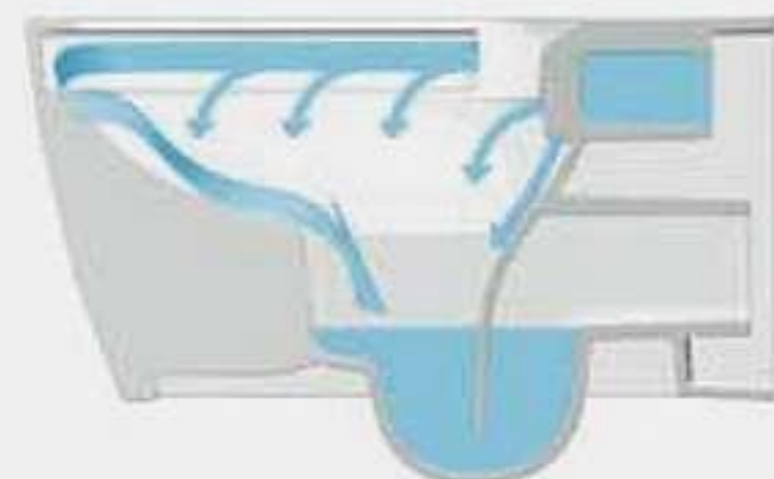

Ceramic is a natural product made from raw materials such as kaolin, quartz, feldspar or clay and therefore inherently unique. All bathroom ceramics are individually finished by hand before glazing.