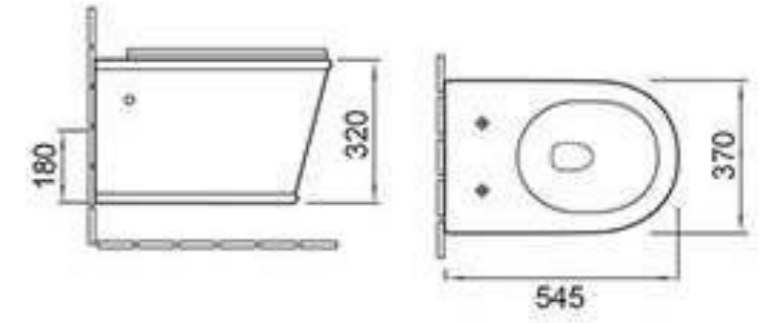

B2396

Wall-hung toilet
Size:545x370x320mm
P-trap 180mm roughing-in