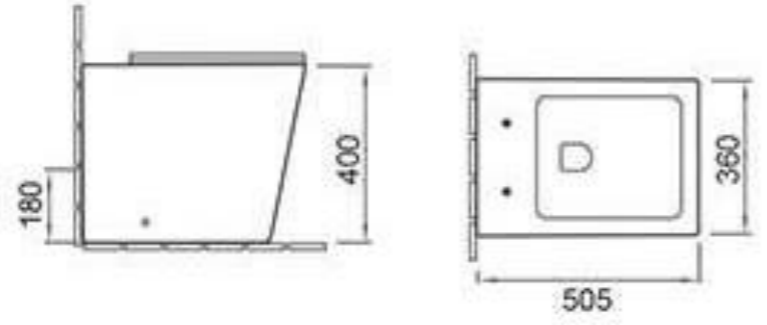

H167

Back to wall toilet
Size:505x360x400mm
P-trap 180mm roughing-in