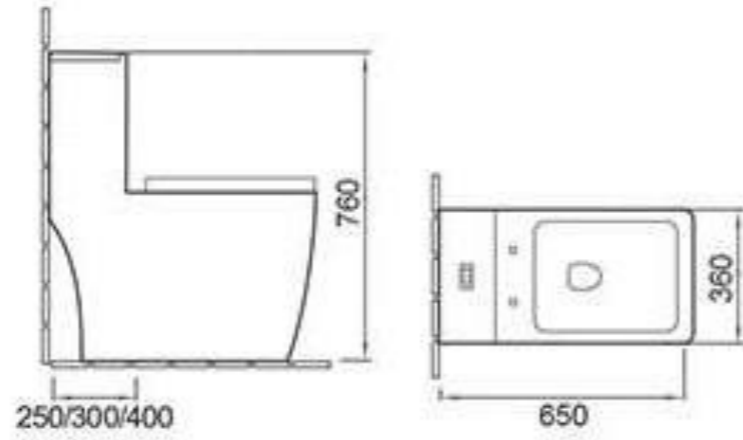

A3964

Siphonic/Washdown one-piece toilet
Size:650x360x760mm
Siphonic / S-trap 300/400mm roughing-in
Washdown / P-trap 180mm roughing-in
S-trap 250mm roughing-in