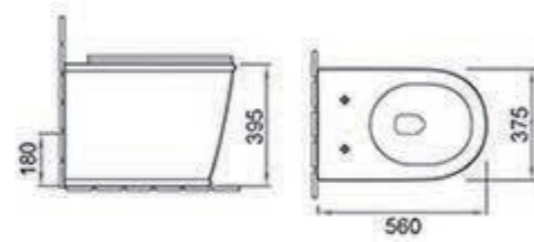

L2396

Back to wall toilet
Size:560x375x395mm
P-trap 180mm roughing-in