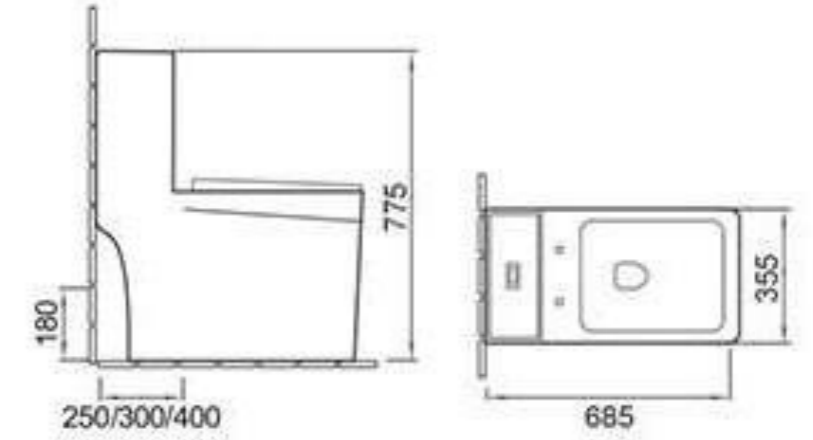

A3968

Siphonic/Washdown one-piece toilet
Size:685x355x775mm
Siphonic / S-trap 300/400mm roughing-in
Washdown / P-trap 180mm roughing-in
S-trap 250mm roughing-in