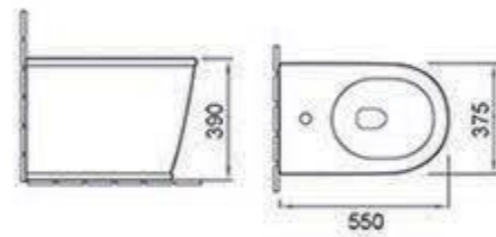

F2396

Bidet
Size:550x375x390mm
Fixing to wall with back