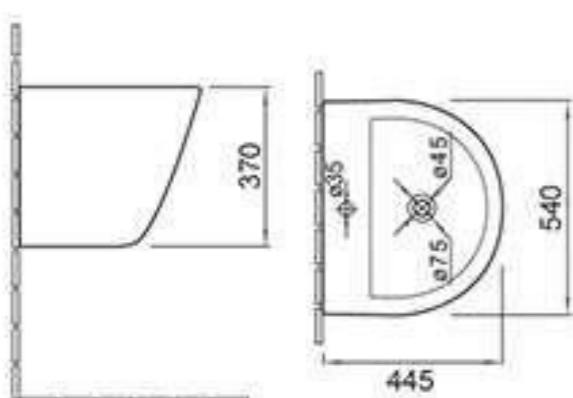

500G

Wall-hung basin
Size: 540x445x370mm
Fixing to wall with back