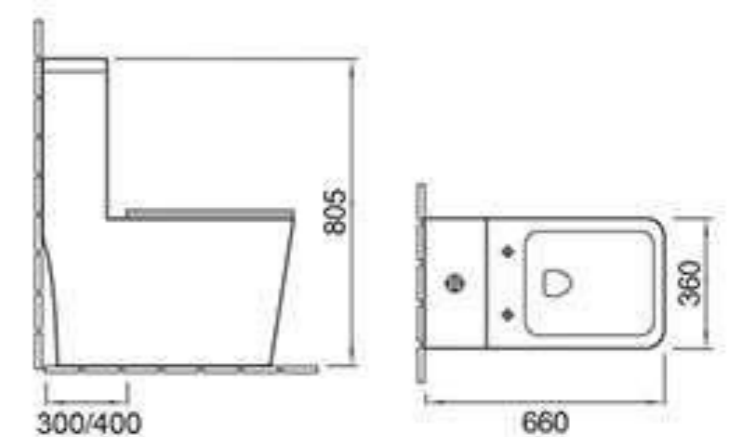

A8869B

Siphonic one-piece toilet
Size: 660x360x805mm
S-trap 300/400mm roughing-in