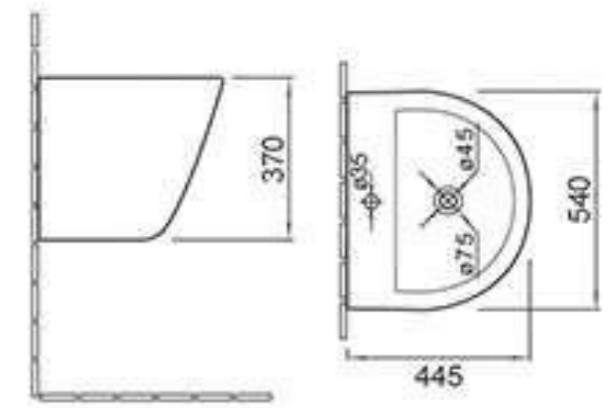

500G

Wall-hung basin
Size:540x445x370mm
Fixing to wall with back