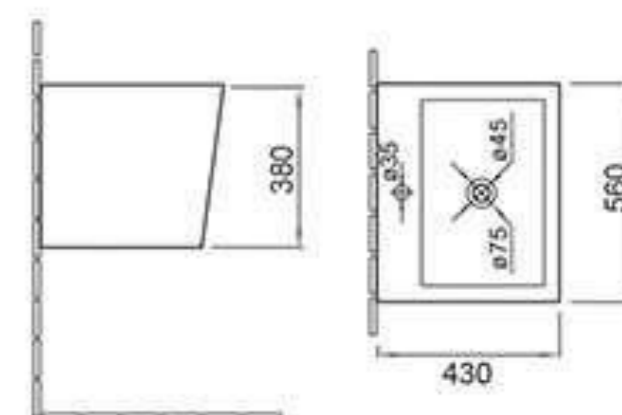

C370

Wall-hung basin
Size: 560x430x380mm
Fixing to wall with back