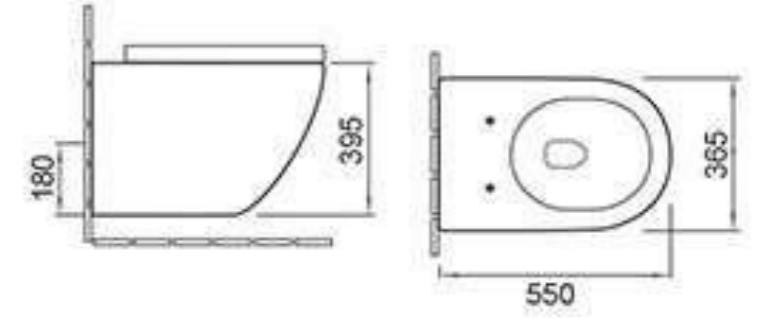

B8831

Wall-hung toilet
Size: 550x365x395mm
P-trap 180mm roughing-in