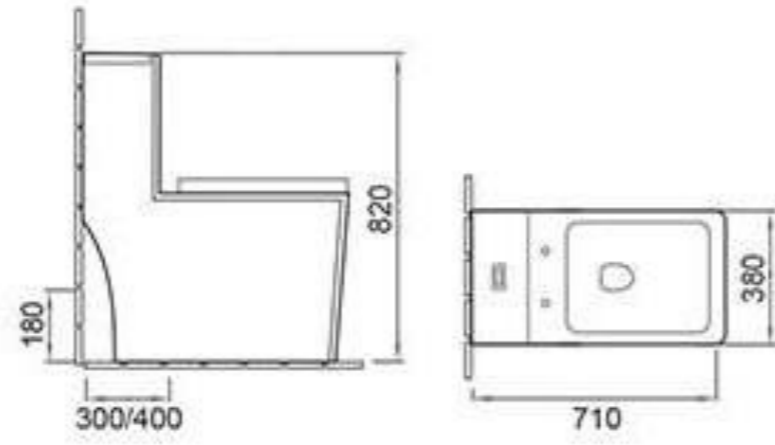

A3958

Washdown one-piece toilet
Size:710x380x820mm
P-trap 180mm roughing-in
S-trap 300/400mm roughing-in