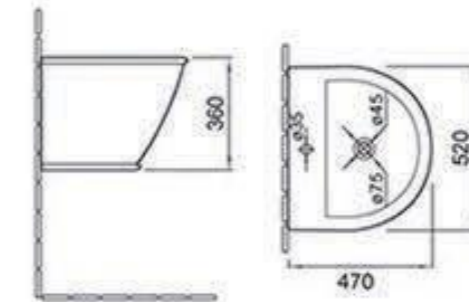

C2396

Wall-hung basin
Size:520x470x360mm
Fixing to wall with back