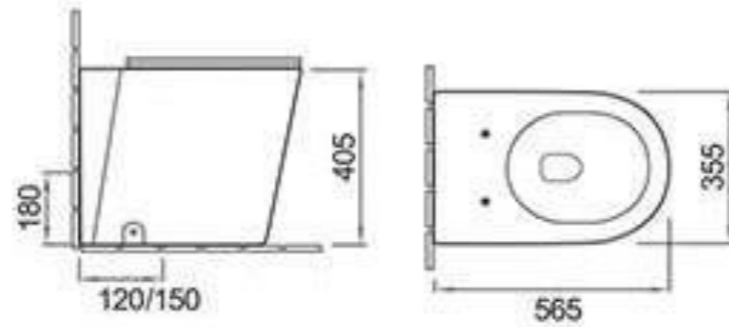

L2380

Back to wall toilet
Size:565x355x405mm
P-trap 180mm roughing-in
S-trap 120/150mm roughing-in