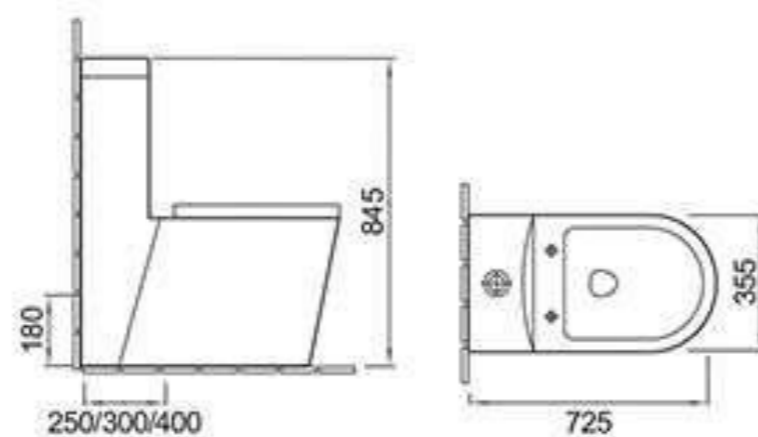

A380

Siphonic/Washdown one-piece toilet
Size: 725x355x845mm
Siphonic / S-trap 300/400mm roughing-in
Washdown / P-trap 180mm roughing-in
S-trap 250mm roughing-in