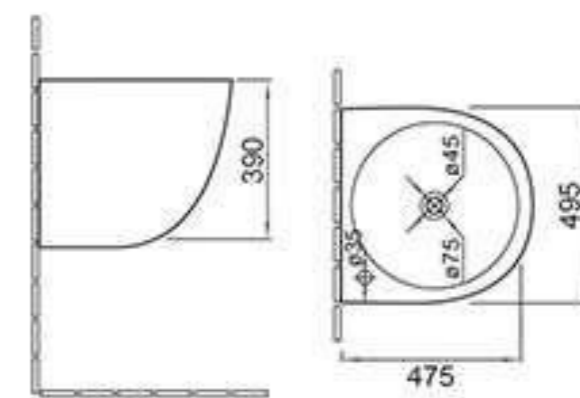

500F

Wall-hung basin
Size: 495x475x390mm
Fixing to wall with back