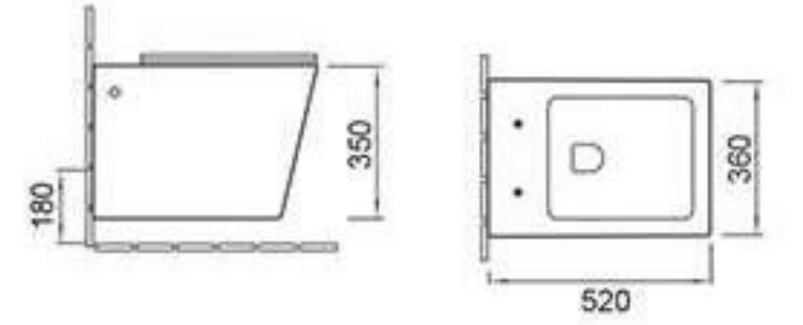

B2364

Wall-hung toilet
Size:520x360x350mm
P-trap 180mm roughing-in