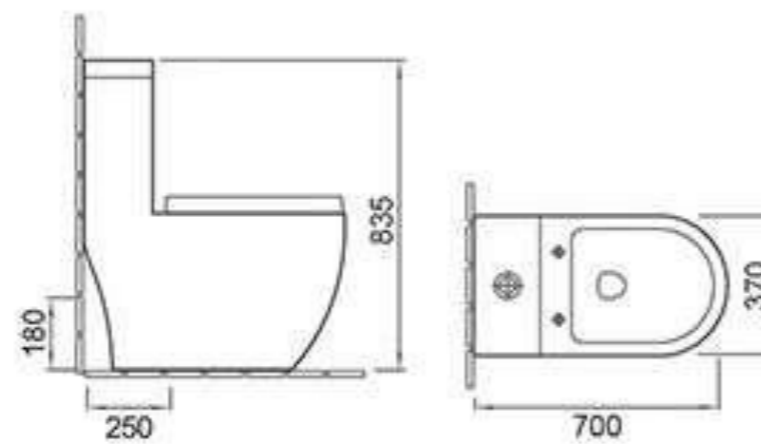

A8060

Washdown one-piece toilet
Size: 700x370x835mm
P-trap 180mm roughing-in
S-trap 250mm roughing-in