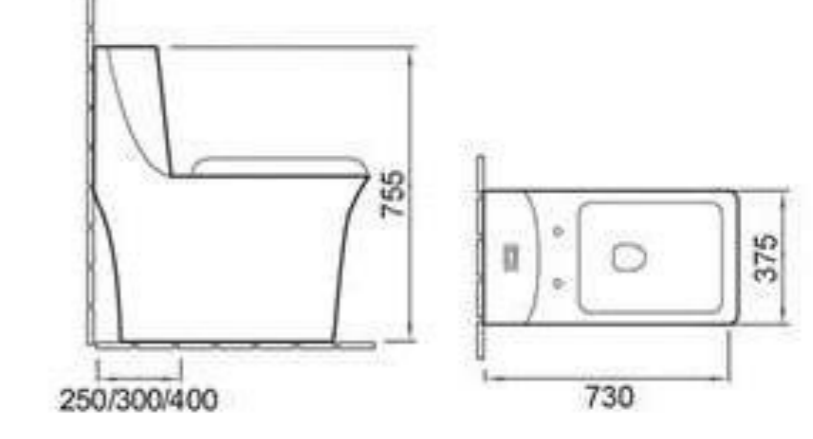

A3994

Siphonic/Washdown one-piece toilet
Size:730x375x755mm
Siphonic / S-trap 300/400mm roughing-in
Washdown / P-trap 180mm roughing-in
S-trap 250mm roughing-in