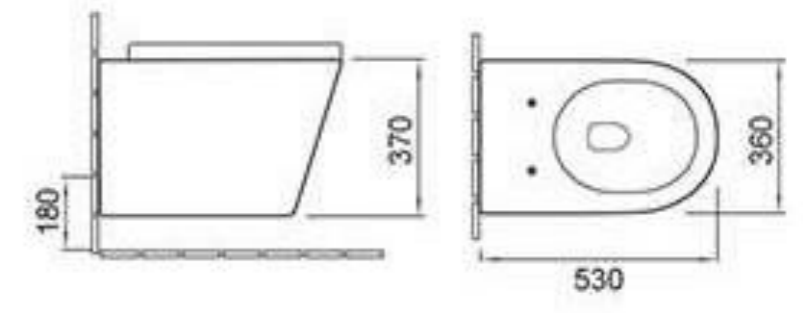

B2376

Wall-hung toilet
Size:530x360x370mm
P-trap 180mm roughing-in