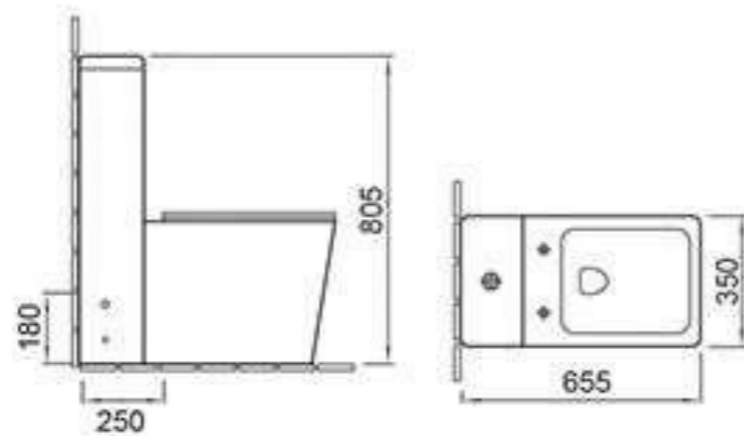

A370

Washdown one-piece toilet
Size: 655x350x805mm
P-trap 180mm roughing-in
S-trap 250mm roughing-in