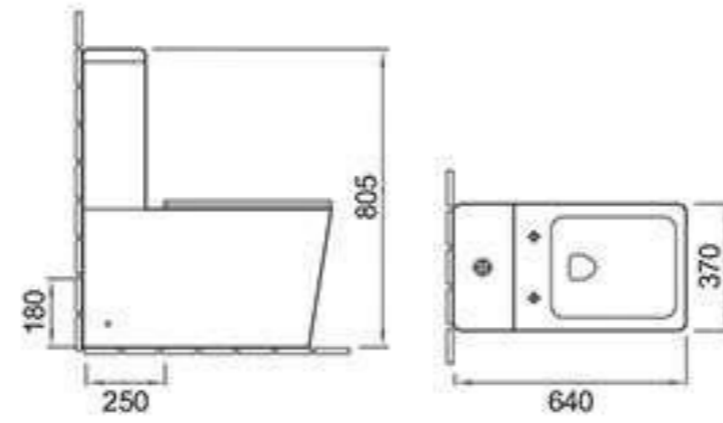

A8067

Washdown two-piece toilet
Size: 640x370x805mm
P-trap 180mm roughing-in
S-trap 250mm roughing-in