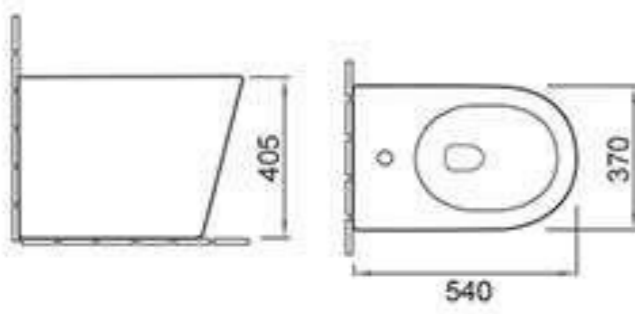

F057

Bidet
Size: 540x370x405mm
Fixing to wall with back