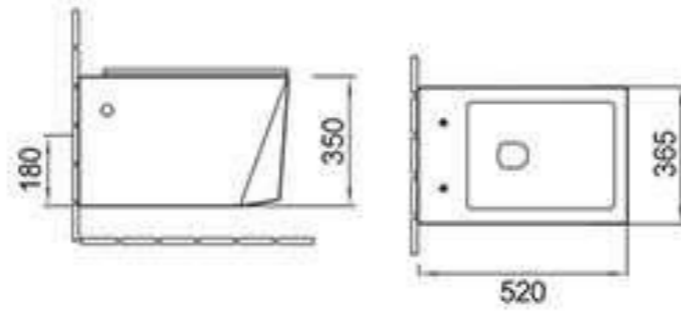

B2361

Wall-hung toilet
Size:520x365x350mm
P-trap 180mm roughing-in