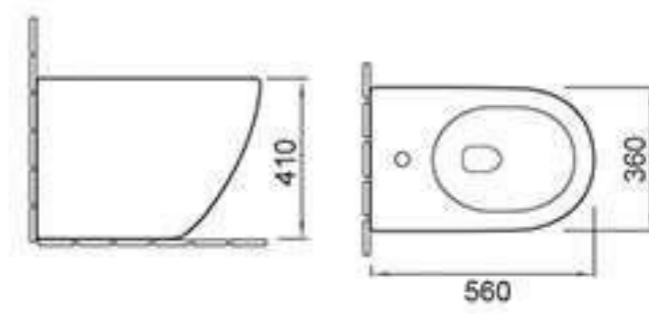

F8831

Bidet
Size: 560x360x410mm
Fixing to wall with back