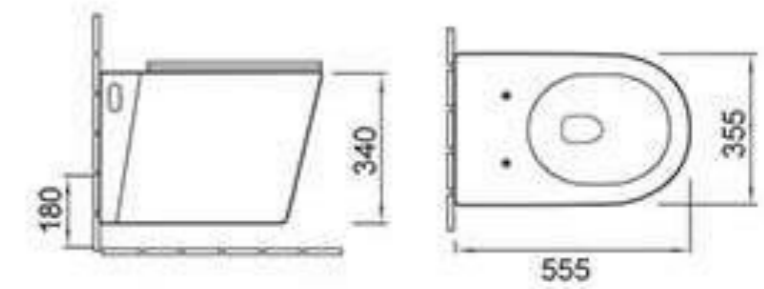

B2380

Wall-hung toilet
Size:555x355x340mm
Size:500x335x300mm
P-trap 180mm roughing-in