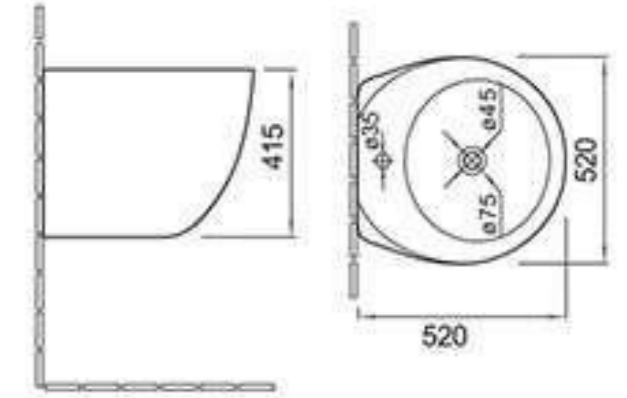

C2301G

Wall-hung basin
Size: 520x520x415mm
Fixing to wall with back