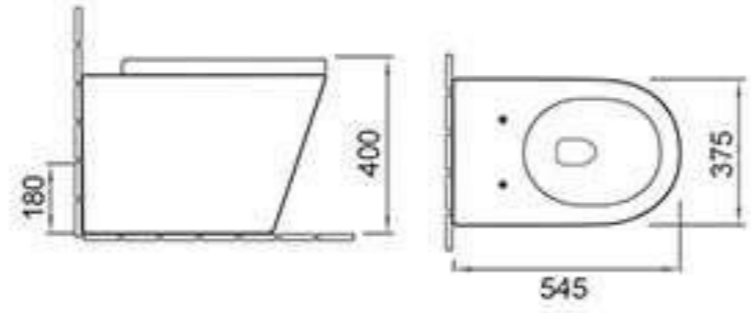

H157

Back to wall toilet
Size:545x375x400mm
P-trap 180mm roughing-in