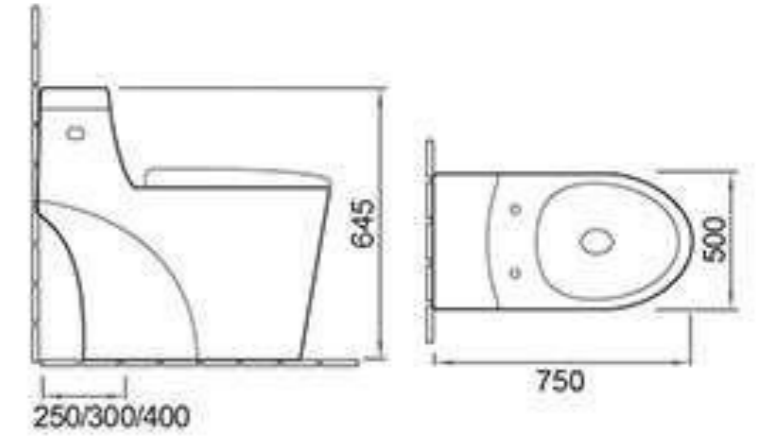

A3965

Siphonic/Washdown one-piece toilet
Size: 750x500x645mm
Siphonic / S-trap 300/400mm roughing-in
Washdown / P-trap 180mm roughing-in
S-trap 250mm roughing-in