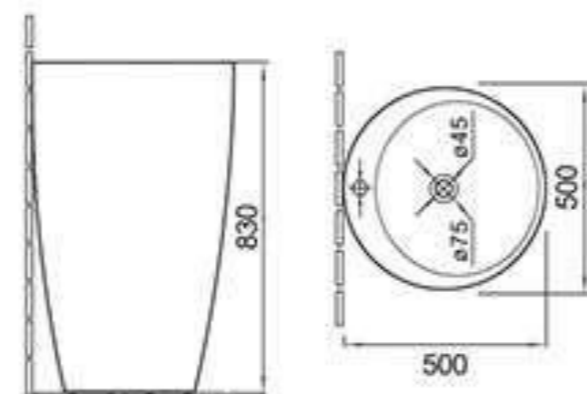

C3966

Pedestal basin
Size: 500x500x830mm
Fixing to wall with back