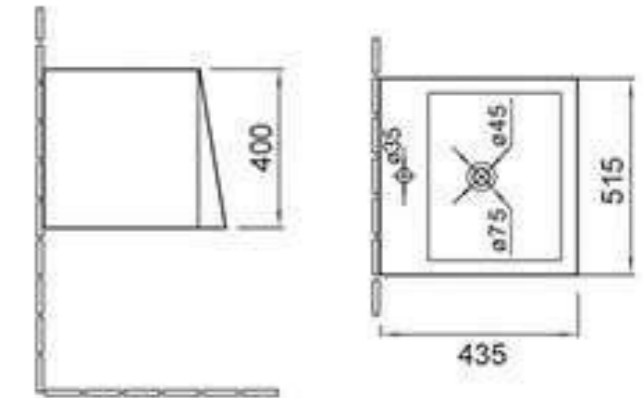

C2361

Wall-hung basin
Size:515x435x400mm
Fixing to wall with back