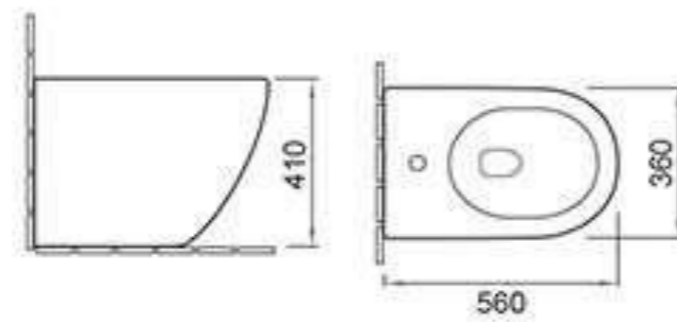

F8831

Bidet
Size: 560x360x410mm
Fixing to wall with back