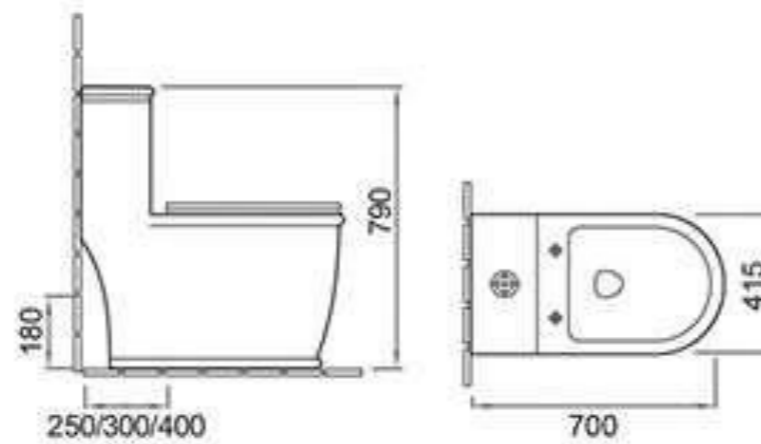

A3996

Siphonic/Washdown one-piece toilet
Size: 700x415x790mm
Siphonic / S-trap 300/400mm roughing-in
Washdown / P-trap 180mm roughing-in
S-trap 250mm roughing-in