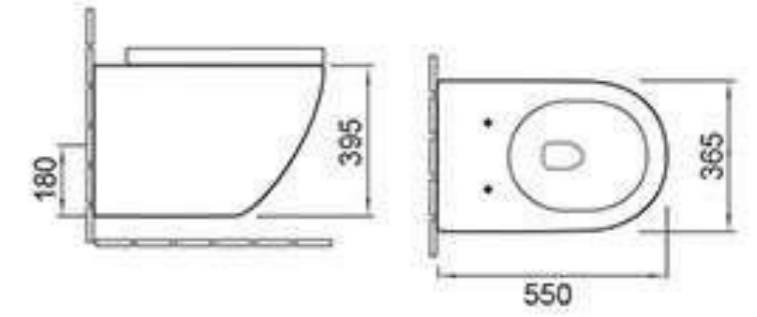

L8831

Back to wall toilet
Size:555x365x405mm
P-trap 180mm roughing-in
S-trap 120/150mm roughing-in

Rimless

B8831

Wall-hung toilet
Size:550x365x395mm
P-trap 180mm roughing-in

Rimless

B8831S

Wall-hung toilet
Size:485x365x360mm
P-trap 180mm roughing-in

Rimless

B2361

Wall-hung toilet
Size:520x365x350mm
P-trap 180mm roughing-in

Fixing installation manual

1. Five accessories:Part A,B,C,D,E;

2. Fix the Part B into the screw as the above picture;

3. Put Part C into the installing hole on the pan;

4. Insert the Part C into Part B;

5. Fix Part D into the hole on Part C by tool Part A;

6. Cover Part E on the hole of the pan