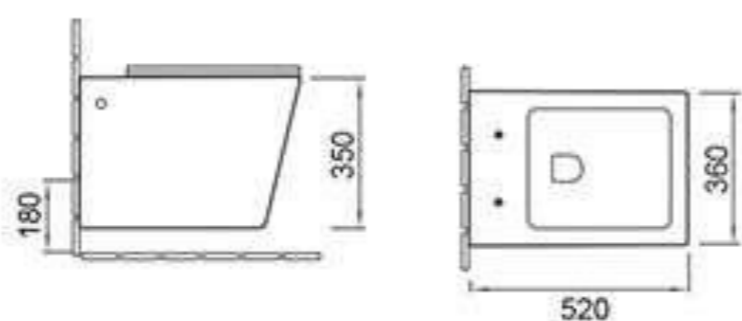

B2364

Wall-hung toilet
Size: 520x360x350mm
P-trap 180mm roughing-in