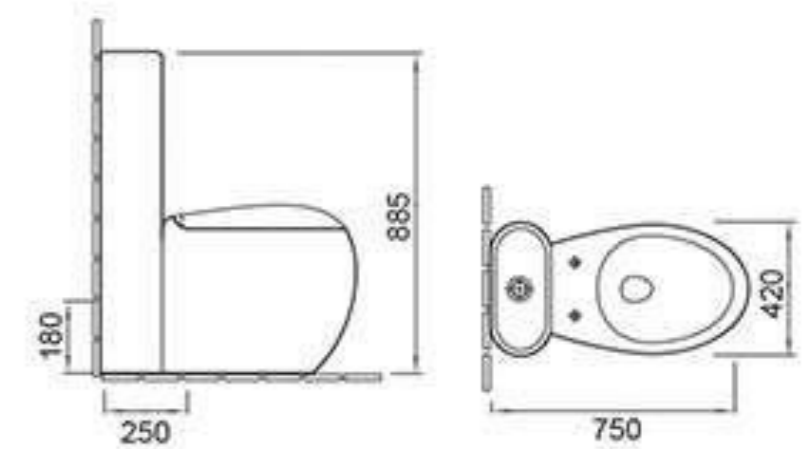

A3966

Washdown one-piece toilet
Size: 750x420x885mm
P-trap 180mm roughing-in
S-trap 250mm roughing-in