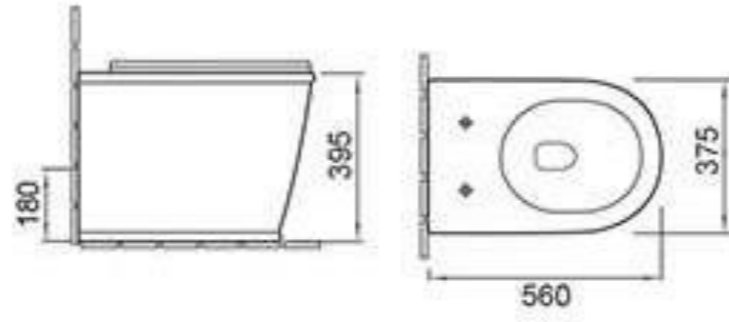

L2396

Back to wall toilet
Size:560x375x395mm
P-trap 180mm roughing-in