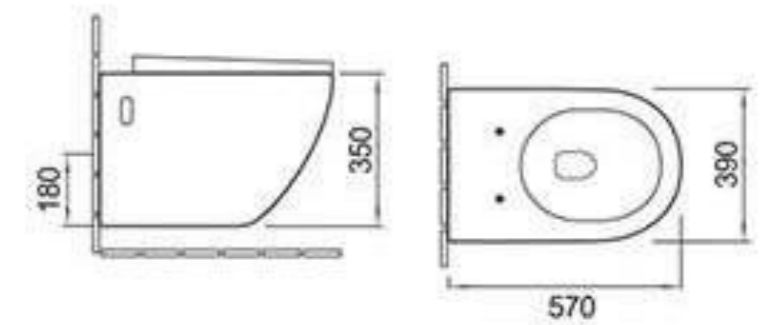

B2375

Wall-hung toilet
Size:570x390x350mm
P-trap 180mm roughing-in