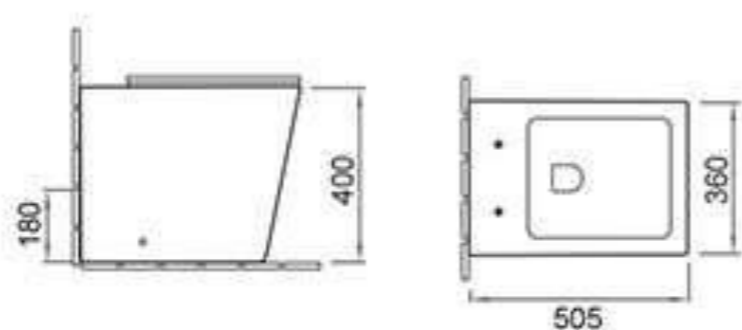

H167

Back to wall toilet
Size: 505x360x400mm
P-trap 180mm roughing-in