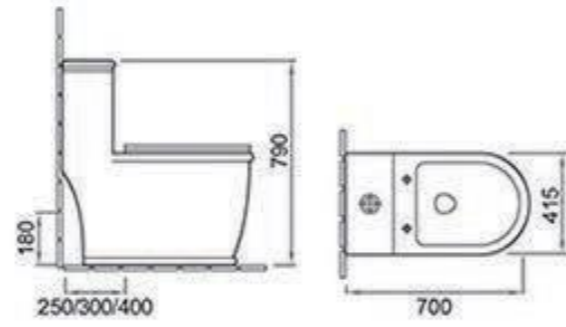

### C3966

Pedestal basin  
Size: 500x500x830mm  
Fixing to wall with back

### F057

Bidet  
Size:540x370x405mm  
Fixing to wall with back

### FH057

Wall-hung bidet  
Size:530x360x330mm  
Fixing to wall with back

Through our world of contrasting colours, artfully furniture pieces, and pronounced shapes, this effortless blend of pieces with refreshingly simple classical lines provides you with complementary elements from which to choose.

### A3996

Siphonic/Washdown one-piece toilet  
Size:700x415x790mm  
Siphonic / S-trap 300/400mm roughing-in  
Washdown / P-trap 180mm roughing-in  
S-trap 250mm roughing-in