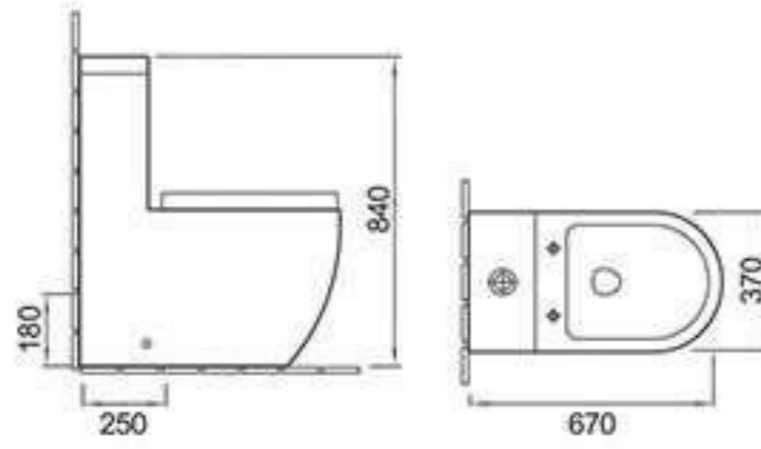

A8831

Washdown one-piece toilet
Size: 670x370x840mm
P-trap 180mm roughing-in
S-trap 250mm roughing-in