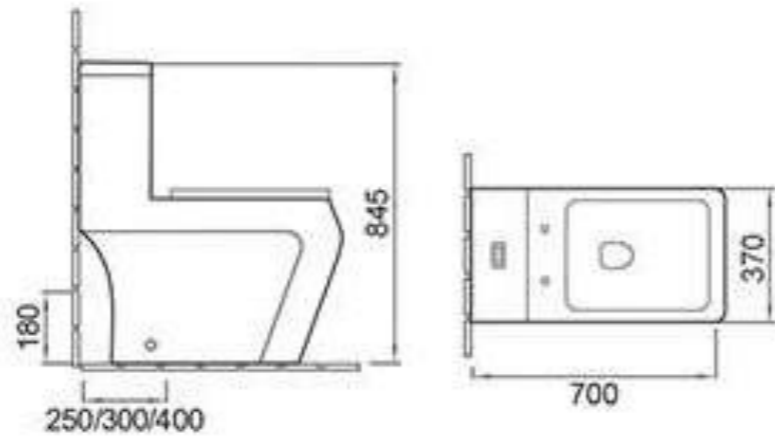

A3952

Siphonic/Washdown one-piece toilet
Size:700x370x845mm
Siphonic / S-trap 300/400mm roughing-in
Washdown / P-trap 180mm roughing-in
S-trap 250mm roughing-in