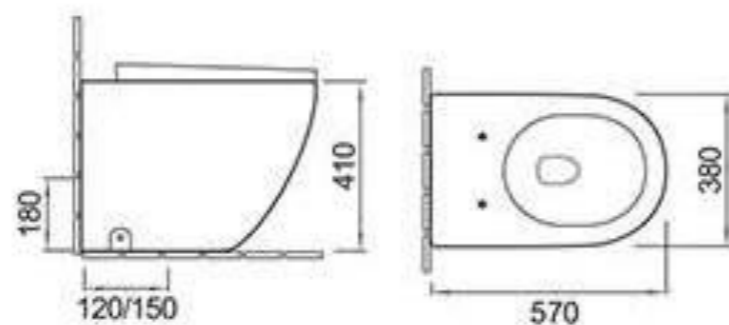

L2375

Back to wall toilet
Size:570x380x410mm
P-trap 180mm roughing-in
S-trap 120/150mm roughing-in