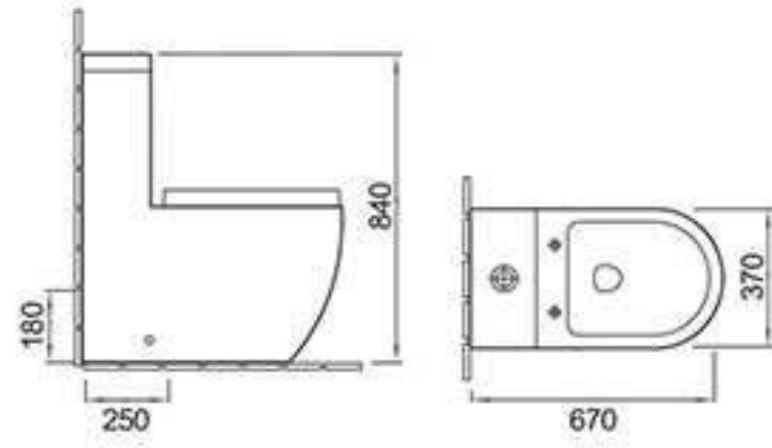

### C389

Pedestal basin  
Size: 510x460x850mm  
Fixing to wall with back

### F067

Bidet  
Size: 505x360x400mm  
Fixing to wall with back

### FH067

Wall-hung bidet  
Size: 510x360x305mm  
Fixing to wall with back

### A8831

Washdown one-piece toilet  
Size: 670x370x840mm  
P-trap 180mm roughing-in  
S-trap 250mm roughing-in