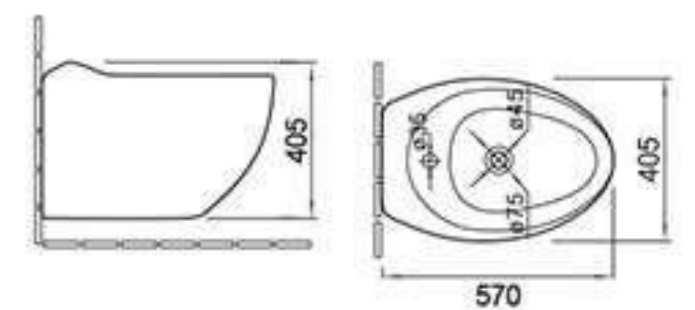

F2301G

Wall-hung bidet
Size: 570x405x405mm
Fixing to wall with back