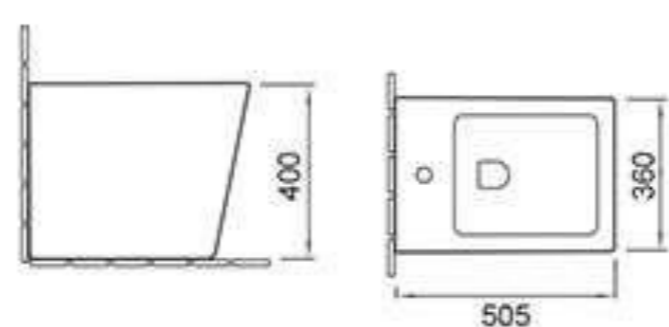

F067

Bidet
Size: 505x360x400mm
Fixing to wall with back