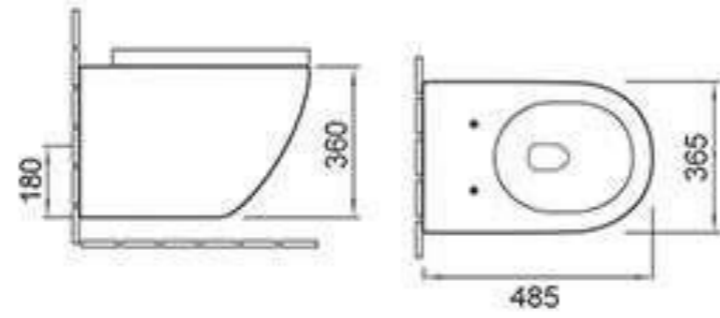

L8831

Back to wall toilet
Size:555x365x405mm
P-trap 180mm roughing-in
S-trap 120/150mm roughing-in

Rimless

B8831

Wall-hung toilet
Size:550x365x395mm
P-trap 180mm roughing-in

Rimless

B8831S

Wall-hung toilet
Size:485x365x360mm
P-trap 180mm roughing-in

Rimless

B2361

Wall-hung toilet
Size:520x365x350mm
P-trap 180mm roughing-in

Fixing installation manual

1. Five accessories:Part A,B,C,D,E;

2. Fix the Part B into the screw as the above picture;

3. Put Part C into the installing hole on the pan;

4. Insert the Part C into Part B;

5. Fix Part D into the hole on Part C by tool Part A;

6. Cover Part E on the hole of the pan