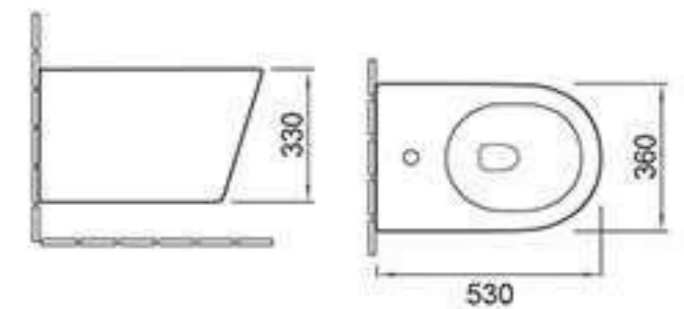

FH057

Wall-hung bidet
Size:530x360x330mm
Fixing to wall with back