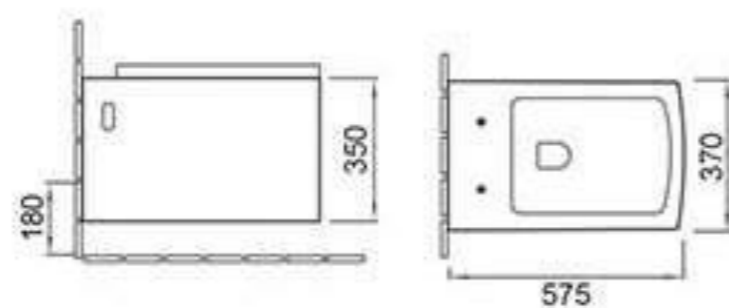

B2390

Wall-hung toilet
Size:575x370x350mm
P-trap 180mm roughing-in