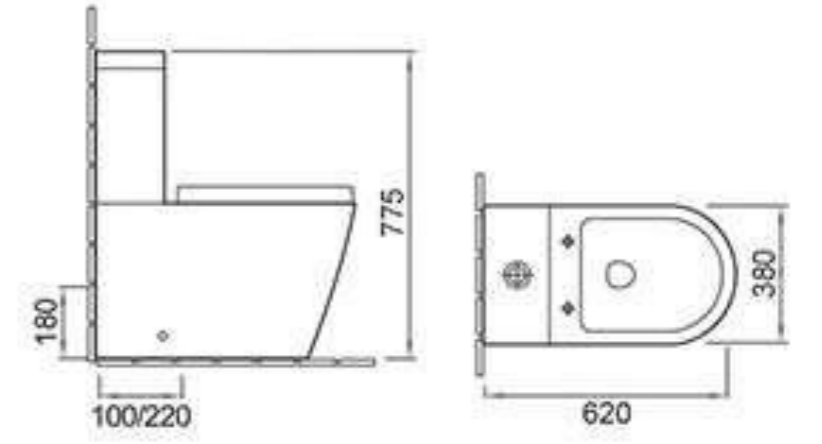

### A3965

Siphonic/Washdown one-piece toilet  
Size: 750x500x645mm  
Siphonic / S-trap 300/400mm roughing-in  
Washdown / P-trap 180mm roughing-in  
S-trap 250mm roughing-in

### A3948

Washdown one-piece toilet  
Size: 680x365x795mm  
P-trap 180mm roughing-in  
S-trap 250mm roughing-in

### A8057

Washdown two-piece toilet  
Size: 620x380x775mm  
P-trap 180mm roughing-in  
S-trap 100-220mm roughing-in