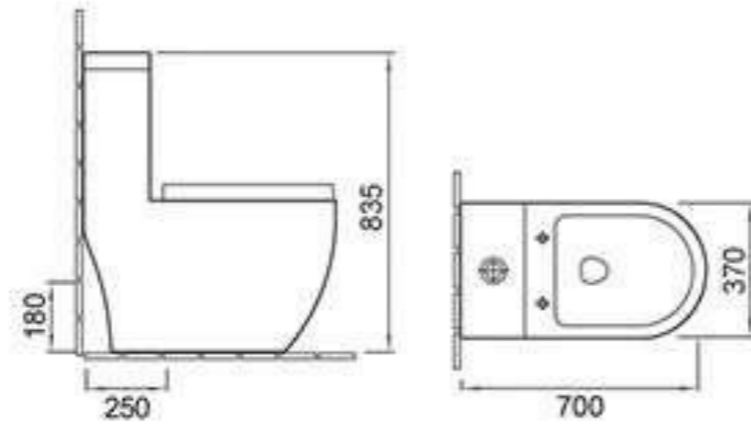

### C389G

Wall-hung basin  
Size: 510x425x380mm  
Fixing to wall with back

### H167

Back to wall toilet  
Size: 505x360x400mm  
P-trap 180mm roughing-in

Fashion maybe the subject of morden life and culture,meinasl is the choice of fashion life because of its exquisite model,functional design and environment protection idea.

### C2361

Wall-hung basin  
Size:515x435x400mm  
Fixing to wall with back

They are recommended by high-class designers and connoisseurs, stand in the front line of fashion to drive the bath-room culture, to enjoy ourselves in the new space.

### A8060

Washdown one-piece toilet  
Size:700x370x835mm  
P-trap 180mm roughing-in  
S-trap 250mm roughing-in