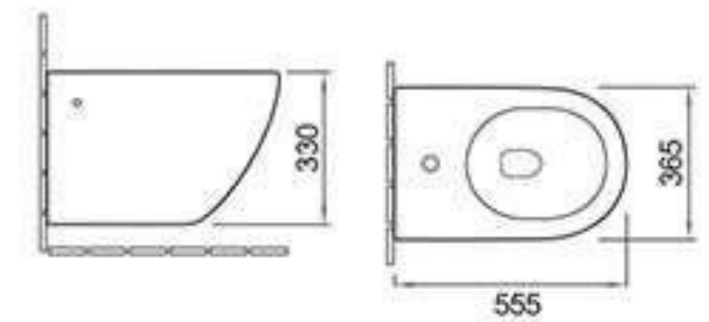

F8831G

Wall-hung bidet
Size: 555x365x330mm
Fixing to wall with back