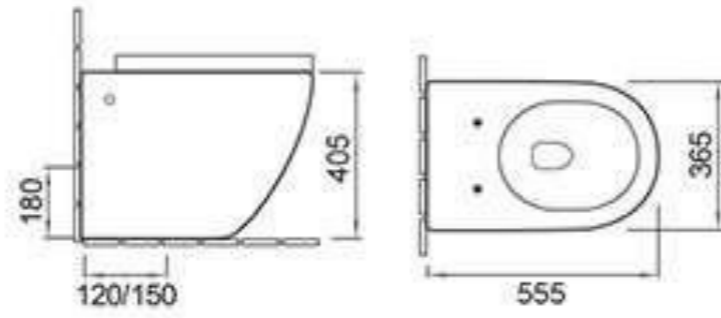

L8831

Back to wall toilet
Size:555x365x405mm
P-trap 180mm roughing-in
S-trap 120/150mm roughing-in

Rimless

B8831

Wall-hung toilet
Size:550x365x395mm
P-trap 180mm roughing-in

Rimless

B8831S

Wall-hung toilet
Size:485x365x360mm
P-trap 180mm roughing-in

Rimless

B2361

Wall-hung toilet
Size:520x365x350mm
P-trap 180mm roughing-in

Fixing installation manual

1. Five accessories:Part A,B,C,D,E;

2. Fix the Part B into the screw as the above picture;

3. Put Part C into the installing hole on the pan;

4. Insert the Part C into Part B;

5. Fix Part D into the hole on Part C by tool Part A;

6. Cover Part E on the hole of the pan