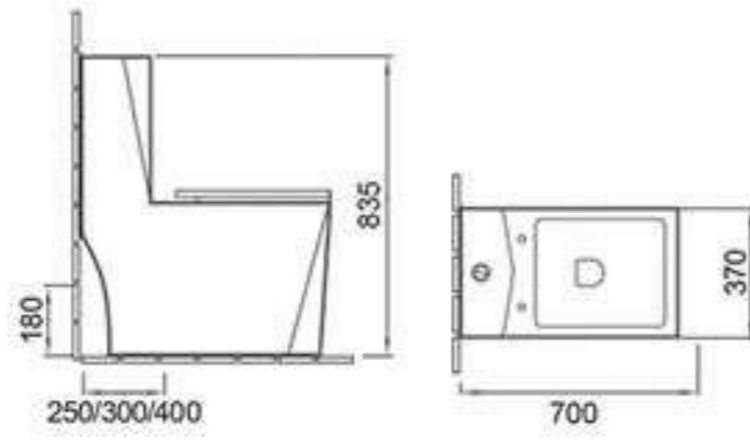

A3961

Siphonic/Washdown one-piece toilet
Size:700x370x835mm
Siphonic / S-trap 300/400mm roughing-in
Washdown / P-trap 180mm roughing-in
S-trap 250mm roughing-in