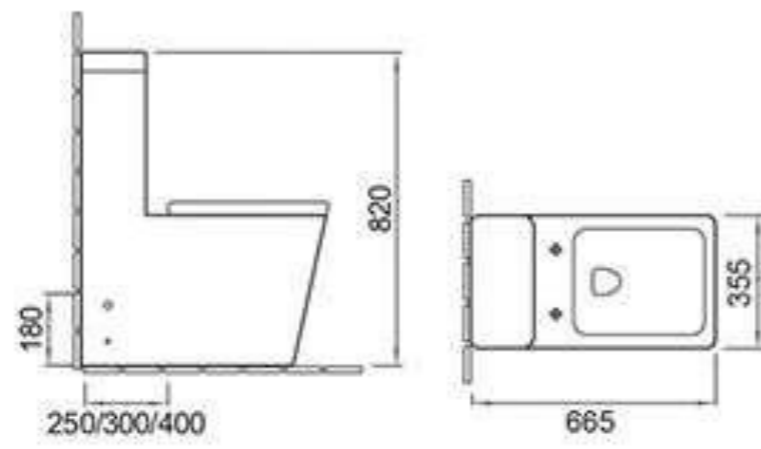

A389

Washdown one-piece toilet
Size: 665x355x820mm
Siphonic / S-trap 300/400mm roughing-in
Washdown / P-trap 180mm roughing-in
S-trap 250mm roughing-in