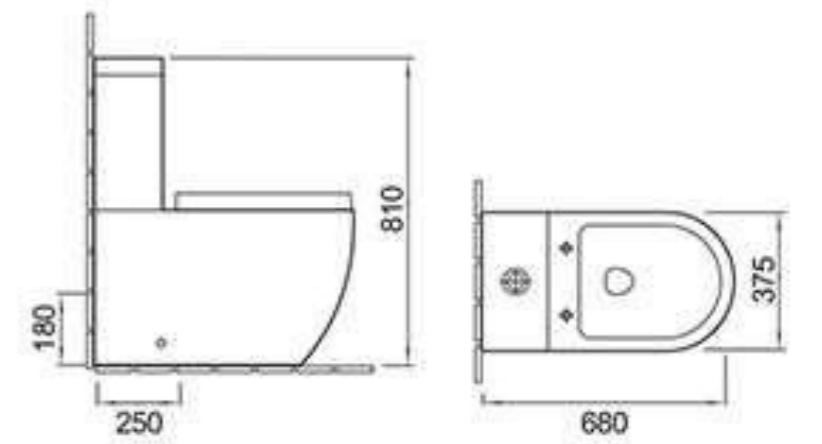

### A8057

Washdown two-piece toilet  
Size: 620x380x775mm  
P-trap 180mm roughing-in  
S-trap 100-220mm roughing-in

### A8067

Washdown two-piece toilet  
Size: 640x370x805mm  
P-trap 180mm roughing-in  
S-trap 250mm roughing-in

### A8068

Washdown two-piece toilet  
Size: 680x375x810mm  
P-trap 180mm roughing-in  
S-trap 250mm roughing-in