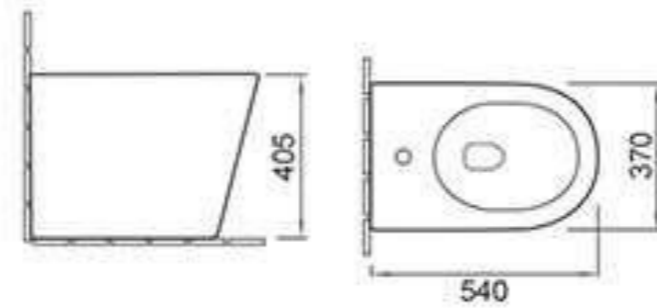

F057

Bidet
Size:540x370x405mm
Fixing to wall with back