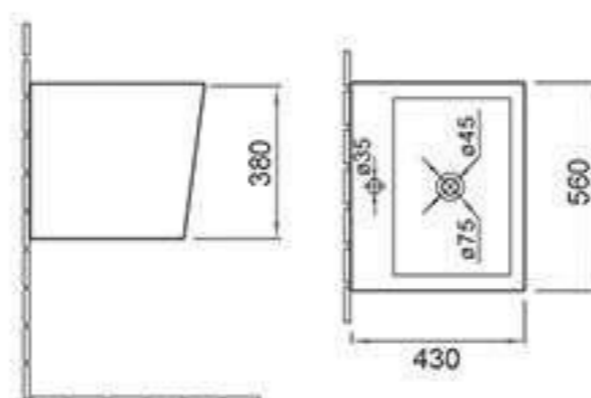

C370

Wall-hung basin
Size: 560x430x380mm
Fixing to wall with back