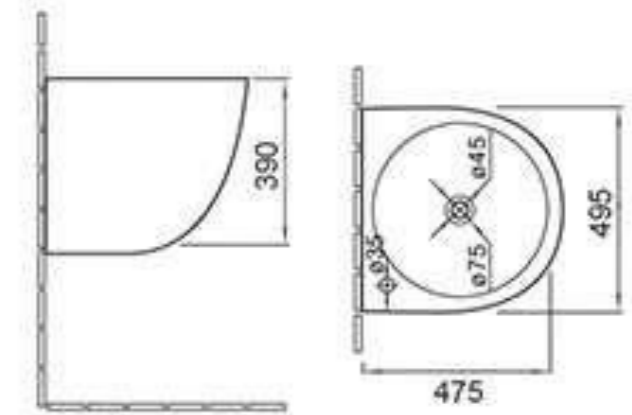

500F

Wall-hung basin
Size: 495x475x390mm
Fixing to wall with back