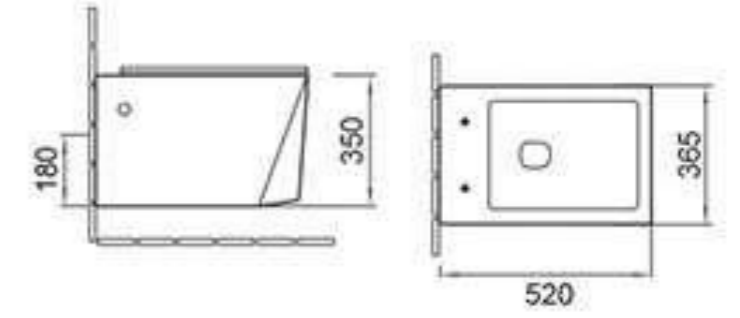

L8831

Back to wall toilet
Size:555x365x405mm
P-trap 180mm roughing-in
S-trap 120/150mm roughing-in

Rimless

B8831

Wall-hung toilet
Size:550x365x395mm
P-trap 180mm roughing-in

Rimless

B8831S

Wall-hung toilet
Size:485x365x360mm
P-trap 180mm roughing-in

Rimless

B2361

Wall-hung toilet
Size:520x365x350mm
P-trap 180mm roughing-in

Fixing installation manual

1. Five accessories:Part A,B,C,D,E;

2. Fix the Part B into the screw as the above picture;

3. Put Part C into the installing hole on the pan;

4. Insert the Part C into Part B;

5. Fix Part D into the hole on Part C by tool Part A;

6. Cover Part E on the hole of the pan