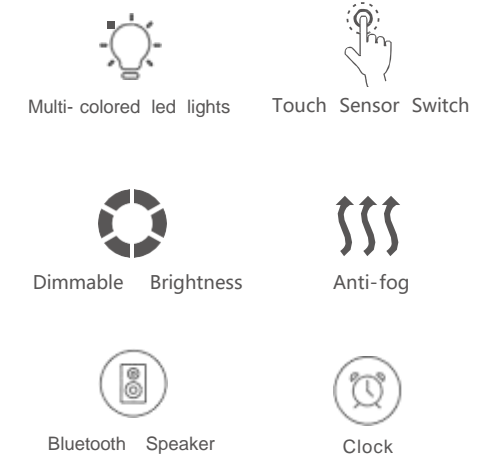

LED BATHROOM MIRROR WITH BLUETOOTH SPEAKER

Feature: 4mm Copper-Free Silver Mirror, 3 Colors Led Lights, Touch Sensor Switch, ABS Frame

Bluetooth: Version4.2

CRI: 80+

CCT: 3000K/4000K/6000K Optional

Voltage: AC100-240V, 50/60HZ

Function: Bluetooth Speaker, Clock, Date, Temperature

Display, Answer the Phone, Anti-Fog

IP Rate: IP65

Size: W80xH60cm, W23.6"xH31.5"