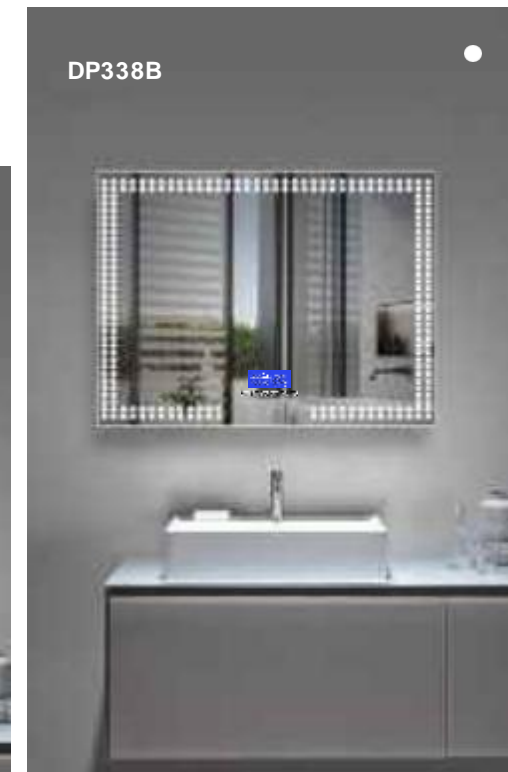

ALL FUNCTIONS COULD BE CUSTOMIZED

ALL THE ELECTRICAL COMPONENTS CAN PASS UL, CUL, ETL, CE, SAA CERTIFICATES.