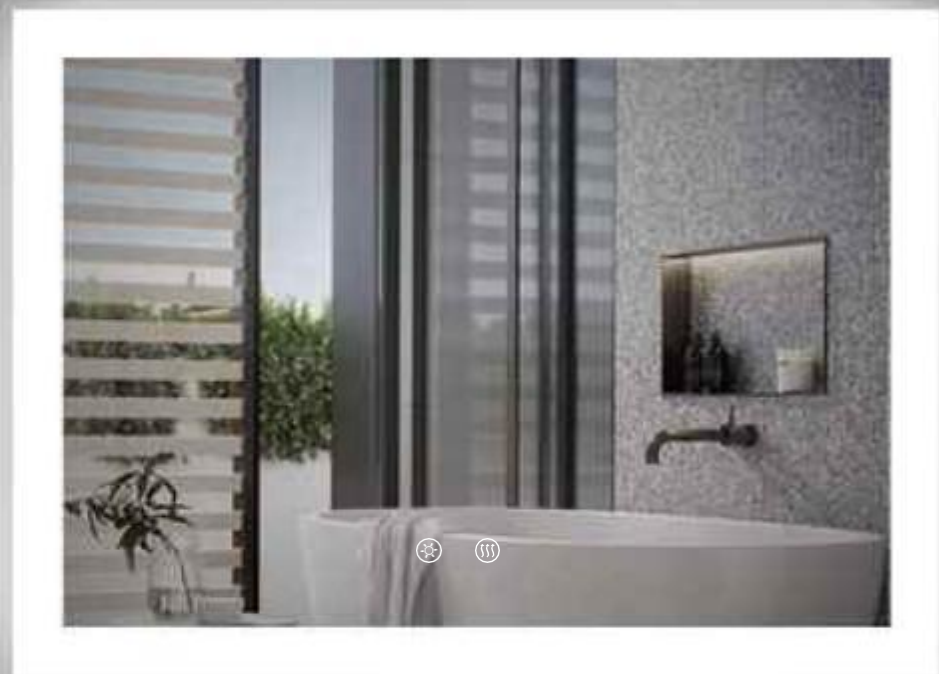

LED BACKLIT BATHROOM MIRROR DP344

Multi-colored led lights

Touch Sensor Switch

Dimmable Brightness

Anti-fog

LED BACKLIT BATHROOM MIRROR

Feature: 5mm Copper-Free Silver Mirror, 3 Colors Led Lights, Touch Sensor Switch, Anti-Fog

CRI: 80+

CCT: 3000K/4000K/6000K Optional

Voltage: AC100-240V, 50/60HZ

Structure: Aluminum Alloy Frame With PC Sheet

IP Rate: IP44

Size: W80xH60cm, W32"xH24"