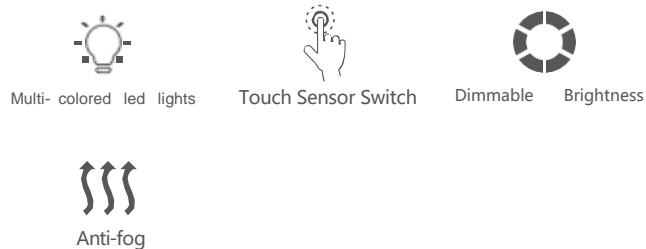

**DP339 SERIES**

**ABS FRAMELESS BATHROOM MIRROR  
(ULTRATHIN DESIGN)**

DP339A

**ABS FRAMELESS BATHROOM MIRROR  
(ULTRATHIN DESIGN)**

Feature: 4mm Copper-Free Silver Mirror, 3 Colors Led Lights, Touch Sensor Switch, ABS Plastic Frame  
CRI: 80+  
CCT: 3000K/4000K/6000K Optional  
Voltage: AC100-240V, 50/60HZ  
Function: Different Lights Designs; Anti-Fog  
IP Rate: IP65  
Size: W50xH70cm, W19.6"xH27.5"