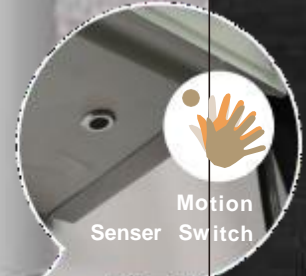

Motion
Sensor Switch