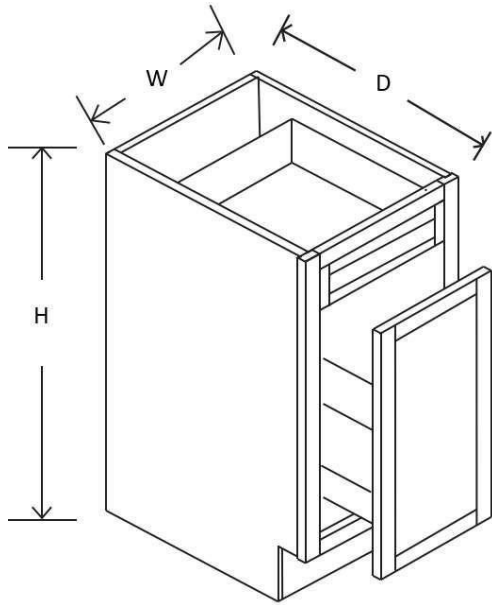

Item	Width	Height	Depth	Doors	Drawers	Shelves
B24	24"	34 ½"	24"	2	1	1
B27	27"	34 ½"	24"	2	1	1
B30	30"	34 ½"	24"	2	1	1

Item	Width	Height	Depth	Doors	Drawers	Shelves
B33	33"	34 ½"	24"	2	2	1
B36	36"	34 ½"	24"	2	2	1
B39	39"	34 ½"	24"	2	2	1
B42	42"	34 ½"	24"	2	2	1

Item	Width	Height	Depth	Doors	Drawers	Shelves
DB12	12"	34 ½"	24"	0	3	0
DB15	15"	34 ½"	24"	0	3	0
DB18	18"	34 ½"	24"	0	3	0
DB21	21"	34 ½"	24"	0	3	0
DB24	24"	34 ½"	24"	0	3	0
DB30	30"	34 ½"	24"	0	3	0
DB36	36"	34 ½"	24"	0	3	0

Item	Width	Height	Depth	Doors	Drawers	Shelves
BBC33-9	33"	34 ½"	24"	1	1	1

Note: Must be installed 9" from side wall.

Item	Width	Height	Depth	Doors	Drawers	Turn Tables
LZS33	33"	34 ½"	24"	1 (Bifold)	0	2
LZS3612	36"	34 ½"	24"	1 (Bifold)	0	2

Item	Width	Height	Depth	Doors	Drawers	Shelves
BWBKT18	18"	34 ½"	24"	0	2	0

Note: Trash Cans Not Included

Item	Width	Height	Depth	Doors	Drawers	Shelves
BMC30	30"	34 ½"	24"	0	1	0

Item	Width	Height	Depth	Doors	False Drawers	Shelves
BEC2424	24"	34 ½"	24"	3	3	1