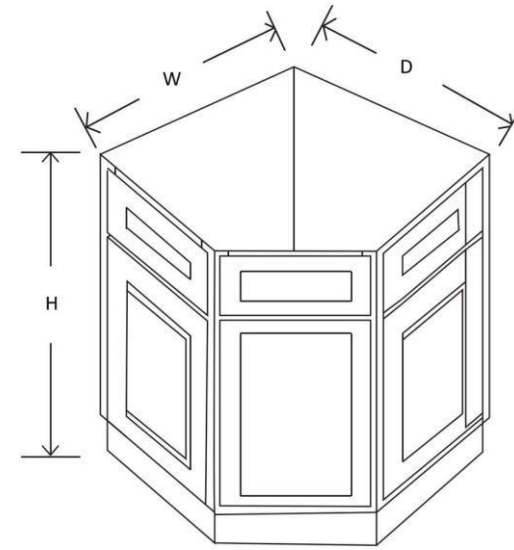

Item	Width	Height	Depth	Doors	Drawers	Shelves
B24	24"	34 ½"	24"	2	1	1
B27	27"	34 ½"	24"	2	1	1
B30	30"	34 ½"	24"	2	1	1

Item	Width	Height	Depth	Doors	Drawers	Shelves
B33	33"	34 ½"	24"	2	2	1
B36	36"	34 ½"	24"	2	2	1
B39	39"	34 ½"	24"	2	2	1
B42	42"	34 ½"	24"	2	2	1

Item	Width	Height	Depth	Doors	Drawers	Shelves
DB12	12"	34 ½"	24"	0	3	0
DB15	15"	34 ½"	24"	0	3	0
DB18	18"	34 ½"	24"	0	3	0
DB21	21"	34 ½"	24"	0	3	0
DB24	24"	34 ½"	24"	0	3	0
DB30	30"	34 ½"	24"	0	3	0
DB36	36"	34 ½"	24"	0	3	0

Item	Width	Height	Depth	Doors	Drawers	Shelves
BBC33-9	33"	34 ½"	24"	1	1	1

Note: Must be installed 9" from side wall.

Item	Width	Height	Depth	Doors	Drawers	Turn Tables
LZS33	33"	34 ½"	24"	1 (Bifold)	0	2
LZS3612	36"	34 ½"	24"	1 (Bifold)	0	2

Item	Width	Height	Depth	Doors	Drawers	Shelves
BWBKT18	18"	34 ½"	24"	0	2	0

Note: Trash Cans Not Included

Item	Width	Height	Depth	Doors	Drawers	Shelves
BMC30	30"	34 ½"	24"	0	1	0

Item	Width	Height	Depth	Doors	False Drawers	Shelves
BEC2424	24"	34 ½"	24"	3	3	1