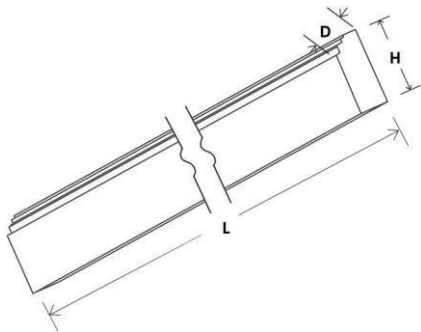

Accessories

Item	Length	Height	Depth	X
ACM2.5	96"	2 ¼"	3 ½"	2 ¾"
CCM8	96"	4 ½"	4 ½"	4"

Item	Length	Height	Depth
ANGLEMOLDING	96"	¾"	¾"

Item	Length	Height	Depth
TK8	96"	4 ½"	⅞"

Item	Width	Height	Depth
WF3 30	3"	30"	¾"
WF3 36	3"	36"	¾"
WF3 42	3"	42"	¾"
WF6 42	6"	42"	¾"
Filler 3X96	3"	96"	¾"
Filler 6X96	6"	96"	¾"

Item	Length	Height	Depth
BASEMOLDING	96"	4 ½"	¾"

Item	Length	Height	Depth
TLR8	96"	¾"	2 ¼"

Item	Width	Height	Depth
BF3	3"	34 ½"	¾"
BF6	6"	34 ½"	¾"

Item	Length	Height	Depth
SHOEMOLDING	96"	¾"	¾"

Item	Length	Height	Depth
SCRIBMOLDING	96"	¾"	¼"

Item	Width	Height	Depth
PANEL 36X96	96"	36"	⅞"

Item	Width	Height	Depth
DWP3	3"	34 ½"	24"
RRP27	3"	96"	27"

Item	Width	Height	Depth
CORBEL 8"X12"	3"	12"	8"

Item	Width	Height	Depth
WG1230	11 1/16"	29 1/2"	3/4"
WG1236	11 1/16"	35 1/2"	3/4"
WG1242	11 1/16"	41 1/2"	3/4"
WG1530	14 1/16"	29 1/2"	3/4"
WG1536	14 1/16"	35 1/2"	3/4"
WG1542	14 1/16"	41 1/2"	3/4"
WG1830	17 1/16"	29 1/2"	3/4"
WG1836	17 1/16"	35 1/2"	3/4"
WG1842	17 1/16"	41 1/2"	3/4"
WDCG243012	14 5/8"	29 1/2"	3/4"
WDCG243612	14 5/8"	35 1/2"	3/4"
WDCG244212	14 5/8"	41 1/2"	3/4"

Item	Width	Height	Depth
DLS 4*2*34.5	4"	34 1/2"	2"
DLS 4*4*34.5	4"	34 1/2"	4"

Item	Width	Height	Depth
WDD30	11 1/16"	29 1/2"	3/4"
WDD36	11 1/16"	35 1/2"	3/4"
WDD42	11 1/16"	41 1/2"	3/4"

Item	Width	Height	Depth
BDD24	23 3/4"	29 1/4"	3/4"