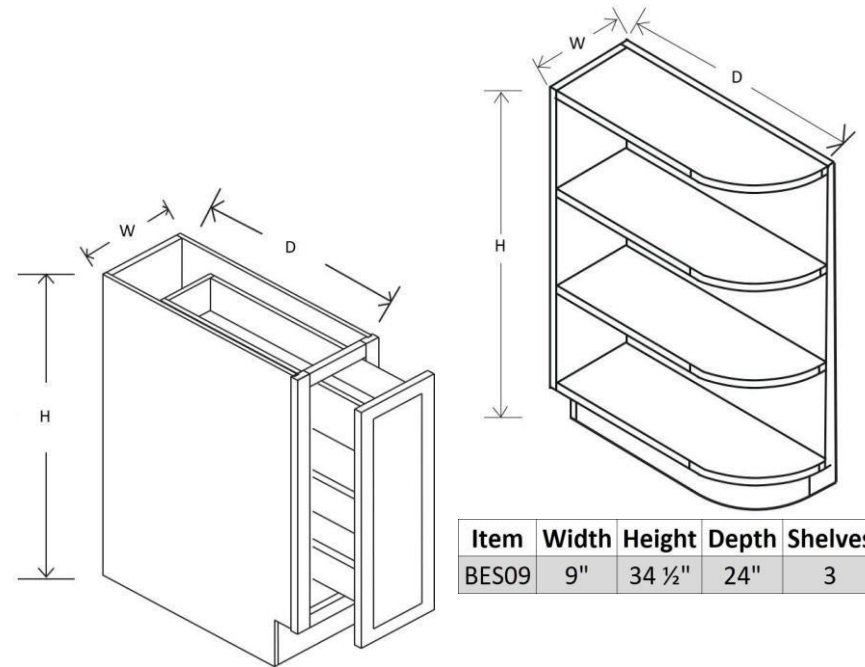

Item	Width	Height	Depth	Doors	Drawers	Shelves
DB12	12"	34 ½"	24"	0	3	0
DB15	15"	34 ½"	24"	0	3	0
DB18	18"	34 ½"	24"	0	3	0
DB21	21"	34 ½"	24"	0	3	0
DB24	24"	34 ½"	24"	0	3	0
DB30	30"	34 ½"	24"	0	3	0
DB36	36"	34 ½"	24"	0	3	0

Item	Width	Height	Depth	Doors	Drawers	Shelves
BBC33-9	33"	34 ½"	24"	1	1	1

Note: Must be installed 9" from side wall.

Item	Width	Height	Depth	Doors	Drawers	Turn Tables
LZS33	33"	34 ½"	24"	1 (Bifold)	0	2
LZS3612	36"	34 ½"	24"	1 (Bifold)	0	2

Item	Width	Height	Depth	Doors	Drawers	Shelves
BWBKT18	18"	34 ½"	24"	0	2	0

Note: Trash Cans Not Included

Item	Width	Height	Depth	Doors	Drawers	Shelves
BMC30	30"	34 ½"	24"	0	1	0

Item	Width	Height	Depth	Doors	False Drawers	Shelves
BEC2424	24"	34 ½"	24"	3	3	1

Item	Width	Height	Depth	Shelves
BES09	9"	34 ½"	24"	3

Item	Width	Height	Depth	Drawers	Shelves
SP09	9"	34 ½"	24"	1	3

Note: No Soft Close Slides

Wall Cabinets

Item	Width	Height	Depth	Doors	Shelves
W0930	9"	30"	12"	1	2
W1230	12"	30"	12"	1	2
W1530	15"	30"	12"	1	2
W1830	18"	30"	12"	1	2
W2130	21"	30"	12"	1	2
W0936	9"	36"	12"	1	2
W1236	12"	36"	12"	1	2
W1536	15"	36"	12"	1	2
W1836	18"	36"	12"	1	2
W2136	21"	36"	12"	1	2
W0942	9"	42"	12"	1	3
W1242	12"	42"	12"	1	3
W1542	15"	42"	12"	1	3
W1842	18"	42"	12"	1	3
W2142	21"	42"	12"	1	3