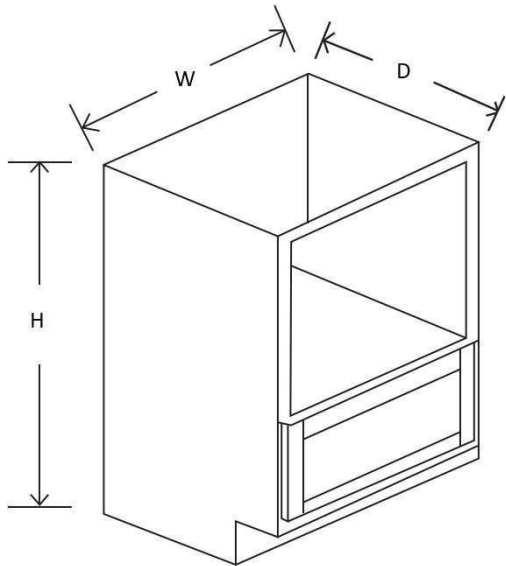

Item	Width	Height	Depth	Doors	Drawers	Shelves
B24	24"	34 ½"	24"	2	1	1
B27	27"	34 ½"	24"	2	1	1
B30	30"	34 ½"	24"	2	1	1

Item	Width	Height	Depth	Doors	Drawers	Shelves
B33	33"	34 ½"	24"	2	2	1
B36	36"	34 ½"	24"	2	2	1
B39	39"	34 ½"	24"	2	2	1
B42	42"	34 ½"	24"	2	2	1

Item	Width	Height	Depth	Doors	Drawers	Shelves
DB12	12"	34 ½"	24"	0	3	0
DB15	15"	34 ½"	24"	0	3	0
DB18	18"	34 ½"	24"	0	3	0
DB21	21"	34 ½"	24"	0	3	0
DB24	24"	34 ½"	24"	0	3	0
DB30	30"	34 ½"	24"	0	3	0
DB36	36"	34 ½"	24"	0	3	0

Item	Width	Height	Depth	Doors	Drawers	Shelves
BBC33-9	33"	34 ½"	24"	1	1	1

Note: Must be installed 9" from side wall.

Item	Width	Height	Depth	Doors	Drawers	Turn Tables
LZS33	33"	34 ½"	24"	1 (Bifold)	0	2
LZS3612	36"	34 ½"	24"	1 (Bifold)	0	2

Item	Width	Height	Depth	Doors	Drawers	Shelves
BWBKT18	18"	34 ½"	24"	0	2	0

Note: Trash Cans Not Included

Item	Width	Height	Depth	Doors	Drawers	Shelves
BMC30	30"	34 ½"	24"	0	1	0

Item	Width	Height	Depth	Doors	False Drawers	Shelves
BEC2424	24"	34 ½"	24"	3	3	1