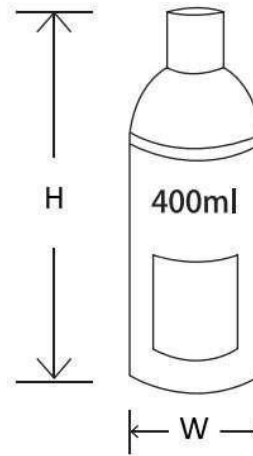

Item	Width	Height	Depth
PANEL 36X96	96"	36"	⅞"

Item	Width	Height	Depth
DWP3	3"	34 ½"	24"
RRP27	3"	96"	27"

Item	Width	Height	Depth
CORBEL 8"X12"	3"	12"	8"

Item	Width	Height	Depth
WG1230	11 1/16"	29 1/2"	3/4"
WG1236	11 1/16"	35 1/2"	3/4"
WG1242	11 1/16"	41 1/2"	3/4"
WG1530	14 1/16"	29 1/2"	3/4"
WG1536	14 1/16"	35 1/2"	3/4"
WG1542	14 1/16"	41 1/2"	3/4"
WG1830	17 1/16"	29 1/2"	3/4"
WG1836	17 1/16"	35 1/2"	3/4"
WG1842	17 1/16"	41 1/2"	3/4"
WDCG243012	14 5/8"	29 1/2"	3/4"
WDCG243612	14 5/8"	35 1/2"	3/4"
WDCG244212	14 5/8"	41 1/2"	3/4"

Item	Width	Height	Depth
DLS 4*2*34.5	4"	34 1/2"	2"
DLS 4*4*34.5	4"	34 1/2"	4"

Item	Width	Height	Depth
WDD30	11 1/16"	29 1/2"	3/4"
WDD36	11 1/16"	35 1/2"	3/4"
WDD42	11 1/16"	41 1/2"	3/4"

Item	Width	Height	Depth
BDD24	23 3/4"	29 1/4"	3/4"

Item	Width	Height	Depth
DSK 24(21")	24"	7 1/2"	21"
DSK 30(21")	30"	7 1/2"	21"

Item	Width	Height	Depth
Pullout Tray 18"	14"	4"	21"
Pullout Tray 24"	20"	4"	21"
Pullout Tray 30"	26"	4"	21"
Pullout Tray 36"	32"	4"	21"

Item	Width	Height	Depth
TOUCH UP KIT	6 1/2"	1 1/4"	2"

Note: Includes Paint Pen and Putty Stick

Item	Width	Height	Depth
PAINT	2 1/2"	8"	2 1/2"

Item	Width	Height	Depth
RH36	36"	36"	24"

Note: Exact Dimensions May Vary