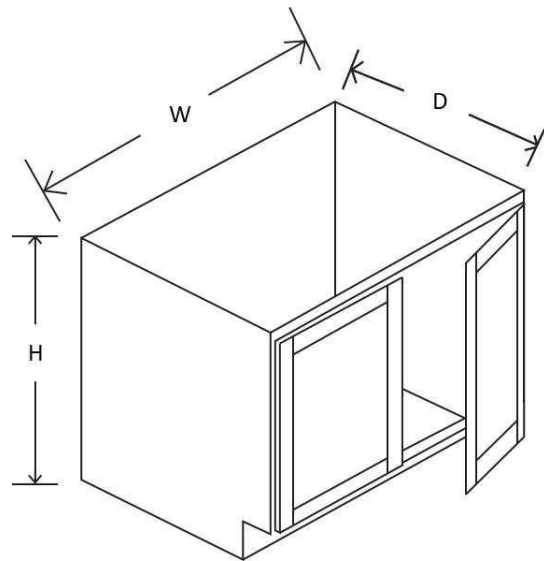

Item	Width	Height	Depth	Doors	False Drawers	Shelves
SB36	36"	34 ½"	24"	2	1	0
SB42	42"	34 ½"	24"	2	2	0

Item	Width	Height	Depth	Doors	False Drawers	Shelves
FSB36	36"	24 ½"	24"	2	0	0

Item	Width	Height	Depth	Doors	Drawers	Shelves
B09	9"	34 ½"	24"	1	1	1
B12	12"	34 ½"	24"	1	1	1
B15	15"	34 ½"	24"	1	1	1
B18	18"	34 ½"	24"	1	1	1
B21	21"	34 ½"	24"	1	1	1

Item	Width	Height	Depth	Doors	Drawers	Shelves
B24	24"	34 ½"	24"	2	1	1
B27	27"	34 ½"	24"	2	1	1
B30	30"	34 ½"	24"	2	1	1

Item	Width	Height	Depth	Doors	Drawers	Shelves
B33	33"	34 ½"	24"	2	2	1
B36	36"	34 ½"	24"	2	2	1
B39	39"	34 ½"	24"	2	2	1
B42	42"	34 ½"	24"	2	2	1

Item	Width	Height	Depth	Doors	Drawers	Shelves
DB12	12"	34 ½"	24"	0	3	0
DB15	15"	34 ½"	24"	0	3	0
DB18	18"	34 ½"	24"	0	3	0
DB21	21"	34 ½"	24"	0	3	0
DB24	24"	34 ½"	24"	0	3	0
DB30	30"	34 ½"	24"	0	3	0
DB36	36"	34 ½"	24"	0	3	0

Item	Width	Height	Depth
DLS 4*2*34.5	4"	34 1/2"	2"
DLS 4*4*34.5	4"	34 1/2"	4"

Item	Width	Height	Depth
WDD30	11 1/16"	29 1/2"	3/4"
WDD36	11 1/16"	35 1/2"	3/4"
WDD42	11 1/16"	41 1/2"	3/4"

Item	Width	Height	Depth
BDD24	23 3/4"	29 1/4"	3/4"