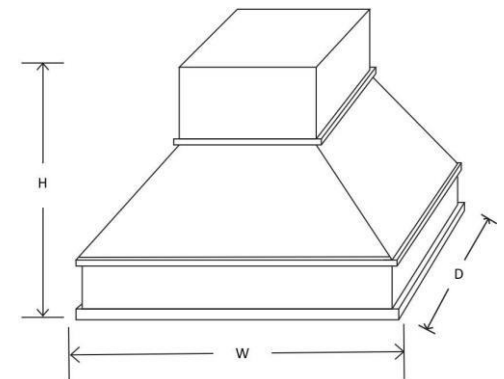

Item	Width	Height	Depth
PANEL 36X96	96"	36"	⅞"

Item	Width	Height	Depth
DWP3	3"	34 ½"	24"
RRP27	3"	96"	27"

Item	Width	Height	Depth
CORBEL 8"X12"	3"	12"	8"

Item	Width	Height	Depth
WG1230	11 1/16"	29 1/2"	3/4"
WG1236	11 1/16"	35 1/2"	3/4"
WG1242	11 1/16"	41 1/2"	3/4"
WG1530	14 1/16"	29 1/2"	3/4"
WG1536	14 1/16"	35 1/2"	3/4"
WG1542	14 1/16"	41 1/2"	3/4"
WG1830	17 1/16"	29 1/2"	3/4"
WG1836	17 1/16"	35 1/2"	3/4"
WG1842	17 1/16"	41 1/2"	3/4"
WDCG243012	14 5/8"	29 1/2"	3/4"
WDCG243612	14 5/8"	35 1/2"	3/4"
WDCG244212	14 5/8"	41 1/2"	3/4"

Item	Width	Height	Depth
DLS 4*2*34.5	4"	34 1/2"	2"
DLS 4*4*34.5	4"	34 1/2"	4"

Item	Width	Height	Depth
WDD30	11 1/16"	29 1/2"	3/4"
WDD36	11 1/16"	35 1/2"	3/4"
WDD42	11 1/16"	41 1/2"	3/4"

Item	Width	Height	Depth
BDD24	23 3/4"	29 1/4"	3/4"

Item	Width	Height	Depth
DSK 24(21")	24"	7 1/2"	21"
DSK 30(21")	30"	7 1/2"	21"

Item	Width	Height	Depth
Pullout Tray 18"	14"	4"	21"
Pullout Tray 24"	20"	4"	21"
Pullout Tray 30"	26"	4"	21"
Pullout Tray 36"	32"	4"	21"

Item	Width	Height	Depth
TOUCH UP KIT	6 1/2"	1 1/4"	2"

Note: Includes Paint Pen and Putty Stick

Item	Width	Height	Depth
PAINT	2 1/2"	8"	2 1/2"

Item	Width	Height	Depth
RH36	36"	36"	24"

Note: Exact Dimensions May Vary