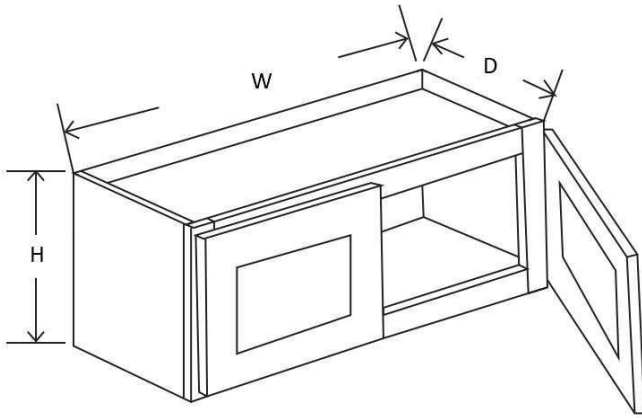

Item	Width	Height	Depth	Doors	Drawers	Shelves
BBC33-9	33"	34 ½"	24"	1	1	1

Note: Must be installed 9" from side wall.

Item	Width	Height	Depth	Doors	Drawers	Turn Tables
LZS33	33"	34 ½"	24"	1 (Bifold)	0	2
LZS3612	36"	34 ½"	24"	1 (Bifold)	0	2

Item	Width	Height	Depth	Doors	Drawers	Shelves
BWBKT18	18"	34 ½"	24"	0	2	0

Note: Trash Cans Not Included

Item	Width	Height	Depth	Doors	Drawers	Shelves
BMC30	30"	34 ½"	24"	0	1	0

Item	Width	Height	Depth	Doors	False Drawers	Shelves
BEC2424	24"	34 ½"	24"	3	3	1

Item	Width	Height	Depth	Shelves
BES09	9"	34 ½"	24"	3

Item	Width	Height	Depth	Drawers	Shelves
SP09	9"	34 ½"	24"	1	3

Note: No Soft Close Slides

Wall Cabinets

Item	Width	Height	Depth	Doors	Shelves
W0930	9"	30"	12"	1	2
W1230	12"	30"	12"	1	2
W1530	15"	30"	12"	1	2
W1830	18"	30"	12"	1	2
W2130	21"	30"	12"	1	2
W0936	9"	36"	12"	1	2
W1236	12"	36"	12"	1	2
W1536	15"	36"	12"	1	2
W1836	18"	36"	12"	1	2
W2136	21"	36"	12"	1	2
W0942	9"	42"	12"	1	3
W1242	12"	42"	12"	1	3
W1542	15"	42"	12"	1	3
W1842	18"	42"	12"	1	3
W2142	21"	42"	12"	1	3

Item	Width	Height	Depth	Doors	Shelves
W2430	24"	30"	12"	2	2
W2730	27"	30"	12"	2	2
W3030	30"	30"	12"	2	2
W3330	33"	30"	12"	2	2
W3630	36"	30"	12"	2	2
W2430	24"	36"	12"	2	2
W2730	27"	36"	12"	2	2
W3030	30"	36"	12"	2	2
W3330	33"	36"	12"	2	2
W3630	36"	36"	12"	2	2
W2430	24"	42"	12"	2	3
W2730	27"	42"	12"	2	3
W3030	30"	42"	12"	2	3
W3330	33"	42"	12"	2	3
W3630	36"	42"	12"	2	3