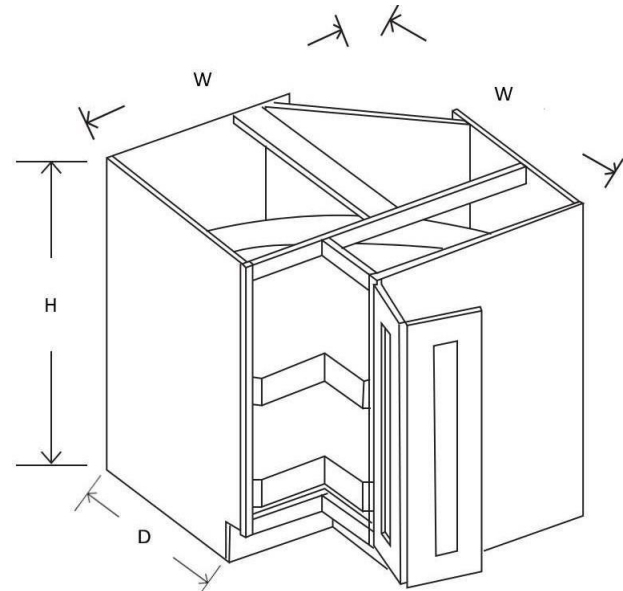

Item	Width	Height	Depth	Doors	False Drawers	Shelves
SB36	36"	34 ½"	24"	2	1	0
SB42	42"	34 ½"	24"	2	2	0

Item	Width	Height	Depth	Doors	False Drawers	Shelves
FSB36	36"	24 ½"	24"	2	0	0

Item	Width	Height	Depth	Doors	Drawers	Shelves
B09	9"	34 ½"	24"	1	1	1
B12	12"	34 ½"	24"	1	1	1
B15	15"	34 ½"	24"	1	1	1
B18	18"	34 ½"	24"	1	1	1
B21	21"	34 ½"	24"	1	1	1

Item	Width	Height	Depth	Doors	Drawers	Shelves
B24	24"	34 ½"	24"	2	1	1
B27	27"	34 ½"	24"	2	1	1
B30	30"	34 ½"	24"	2	1	1

Item	Width	Height	Depth	Doors	Drawers	Shelves
B33	33"	34 ½"	24"	2	2	1
B36	36"	34 ½"	24"	2	2	1
B39	39"	34 ½"	24"	2	2	1
B42	42"	34 ½"	24"	2	2	1

Item	Width	Height	Depth	Doors	Drawers	Shelves
DB12	12"	34 ½"	24"	0	3	0
DB15	15"	34 ½"	24"	0	3	0
DB18	18"	34 ½"	24"	0	3	0
DB21	21"	34 ½"	24"	0	3	0
DB24	24"	34 ½"	24"	0	3	0
DB30	30"	34 ½"	24"	0	3	0
DB36	36"	34 ½"	24"	0	3	0

Item	Width	Height	Depth	Doors	Drawers	Shelves
BBC33-9	33"	34 ½"	24"	1	1	1

Note: Must be installed 9" from side wall.

Item	Width	Height	Depth	Doors	Drawers	Turn Tables
LZS33	33"	34 ½"	24"	1 (Bifold)	0	2
LZS3612	36"	34 ½"	24"	1 (Bifold)	0	2