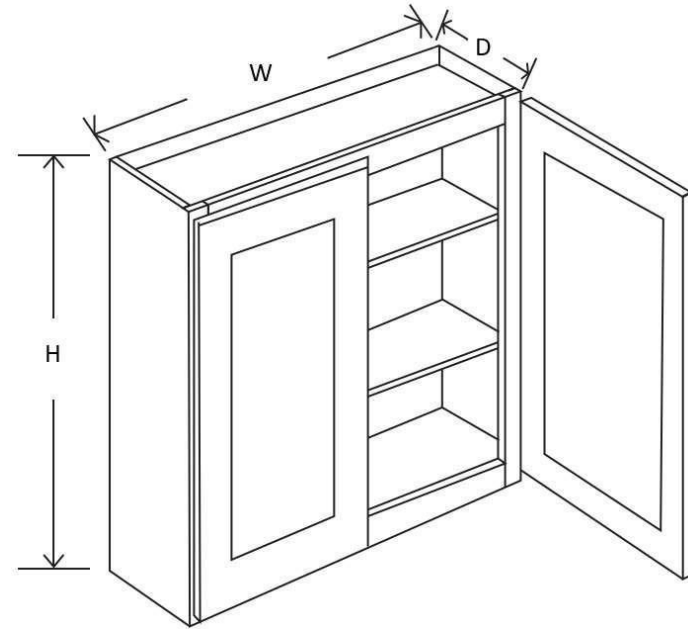

Item	Width	Height	Depth	Doors	Drawers	Shelves
DB12	12"	34 ½"	24"	0	3	0
DB15	15"	34 ½"	24"	0	3	0
DB18	18"	34 ½"	24"	0	3	0
DB21	21"	34 ½"	24"	0	3	0
DB24	24"	34 ½"	24"	0	3	0
DB30	30"	34 ½"	24"	0	3	0
DB36	36"	34 ½"	24"	0	3	0

Item	Width	Height	Depth	Doors	Drawers	Shelves
BBC33-9	33"	34 ½"	24"	1	1	1

Note: Must be installed 9" from side wall.

Item	Width	Height	Depth	Doors	Drawers	Turn Tables
LZS33	33"	34 ½"	24"	1 (Bifold)	0	2
LZS3612	36"	34 ½"	24"	1 (Bifold)	0	2

Item	Width	Height	Depth	Doors	Drawers	Shelves
BWBKT18	18"	34 ½"	24"	0	2	0

Note: Trash Cans Not Included

Item	Width	Height	Depth	Doors	Drawers	Shelves
BMC30	30"	34 ½"	24"	0	1	0

Item	Width	Height	Depth	Doors	False Drawers	Shelves
BEC2424	24"	34 ½"	24"	3	3	1

Item	Width	Height	Depth	Shelves
BES09	9"	34 ½"	24"	3

Item	Width	Height	Depth	Drawers	Shelves
SP09	9"	34 ½"	24"	1	3

Note: No Soft Close Slides

Wall Cabinets

Item	Width	Height	Depth	Doors	Shelves
W0930	9"	30"	12"	1	2
W1230	12"	30"	12"	1	2
W1530	15"	30"	12"	1	2
W1830	18"	30"	12"	1	2
W2130	21"	30"	12"	1	2
W0936	9"	36"	12"	1	2
W1236	12"	36"	12"	1	2
W1536	15"	36"	12"	1	2
W1836	18"	36"	12"	1	2
W2136	21"	36"	12"	1	2
W0942	9"	42"	12"	1	3
W1242	12"	42"	12"	1	3
W1542	15"	42"	12"	1	3
W1842	18"	42"	12"	1	3
W2142	21"	42"	12"	1	3