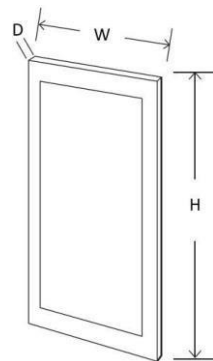

Item	Length	Height	Depth
BASEMOLDING	96"	4 ½"	¾"

Item	Length	Height	Depth
TLR8	96"	¾"	2 ¼"

Item	Width	Height	Depth
BF3	3"	34 ½"	¾"
BF6	6"	34 ½"	¾"

Item	Length	Height	Depth
SHOEMOLDING	96"	¾"	¾"

Item	Length	Height	Depth
SCRIBMOLDING	96"	¾"	¼"

Item	Width	Height	Depth
PANEL 36X96	96"	36"	⅞"

Item	Width	Height	Depth
DWP3	3"	34 ½"	24"
RRP27	3"	96"	27"

Item	Width	Height	Depth
CORBEL 8"X12"	3"	12"	8"

Item	Width	Height	Depth
WG1230	11 1/16"	29 1/2"	3/4"
WG1236	11 1/16"	35 1/2"	3/4"
WG1242	11 1/16"	41 1/2"	3/4"
WG1530	14 1/16"	29 1/2"	3/4"
WG1536	14 1/16"	35 1/2"	3/4"
WG1542	14 1/16"	41 1/2"	3/4"
WG1830	17 1/16"	29 1/2"	3/4"
WG1836	17 1/16"	35 1/2"	3/4"
WG1842	17 1/16"	41 1/2"	3/4"
WDCG243012	14 5/8"	29 1/2"	3/4"
WDCG243612	14 5/8"	35 1/2"	3/4"
WDCG244212	14 5/8"	41 1/2"	3/4"

Item	Width	Height	Depth
DLS 4*2*34.5	4"	34 1/2"	2"
DLS 4*4*34.5	4"	34 1/2"	4"

Item	Width	Height	Depth
WDD30	11 1/16"	29 1/2"	3/4"
WDD36	11 1/16"	35 1/2"	3/4"
WDD42	11 1/16"	41 1/2"	3/4"

Item	Width	Height	Depth
BDD24	23 3/4"	29 1/4"	3/4"

Item	Width	Height	Depth
DSK 24(21")	24"	7 1/2"	21"
DSK 30(21")	30"	7 1/2"	21"

Item	Width	Height	Depth
Pullout Tray 18"	14"	4"	21"
Pullout Tray 24"	20"	4"	21"
Pullout Tray 30"	26"	4"	21"
Pullout Tray 36"	32"	4"	21"