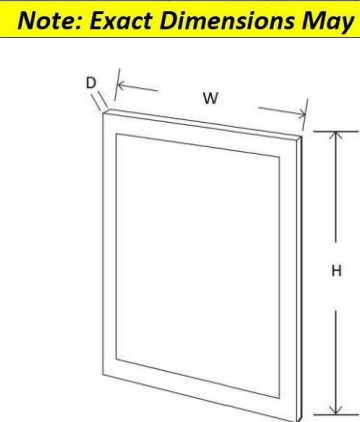

Item	Width	Height	Depth
DLS 4*2*34.5	4"	34 1/2"	2"
DLS 4*4*34.5	4"	34 1/2"	4"

Item	Width	Height	Depth
WDD30	11 1/16"	29 1/2"	3/4"
WDD36	11 1/16"	35 1/2"	3/4"
WDD42	11 1/16"	41 1/2"	3/4"

Item	Width	Height	Depth
BDD24	23 3/4"	29 1/4"	3/4"

Item	Width	Height	Depth
DSK 24(21")	24"	7 1/2"	21"
DSK 30(21")	30"	7 1/2"	21"

Item	Width	Height	Depth
Pullout Tray 18"	14"	4"	21"
Pullout Tray 24"	20"	4"	21"
Pullout Tray 30"	26"	4"	21"
Pullout Tray 36"	32"	4"	21"

Item	Width	Height	Depth
TOUCH UP KIT	6 1/2"	1 1/4"	2"

Note: Includes Paint Pen and Putty Stick

Item	Width	Height	Depth
PAINT	2 1/2"	8"	2 1/2"

Item	Width	Height	Depth
RH36	36"	36"	24"

Note: Exact Dimensions May Vary

Note: Exact Dimensions May Vary