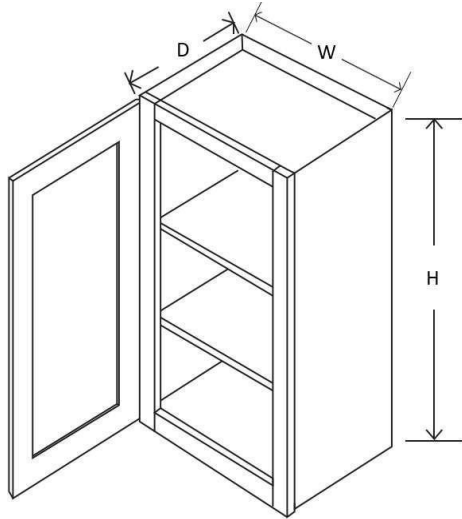

Item	Width	Height	Depth	Doors	Drawers	Shelves
DB12	12"	34 ½"	24"	0	3	0
DB15	15"	34 ½"	24"	0	3	0
DB18	18"	34 ½"	24"	0	3	0
DB21	21"	34 ½"	24"	0	3	0
DB24	24"	34 ½"	24"	0	3	0
DB30	30"	34 ½"	24"	0	3	0
DB36	36"	34 ½"	24"	0	3	0

Item	Width	Height	Depth	Doors	Drawers	Shelves
BBC33-9	33"	34 ½"	24"	1	1	1

Note: Must be installed 9" from side wall.

Item	Width	Height	Depth	Doors	Drawers	Turn Tables
LZS33	33"	34 ½"	24"	1 (Bifold)	0	2
LZS3612	36"	34 ½"	24"	1 (Bifold)	0	2

Item	Width	Height	Depth	Doors	Drawers	Shelves
BWBKT18	18"	34 ½"	24"	0	2	0

Note: Trash Cans Not Included

Item	Width	Height	Depth	Doors	Drawers	Shelves
BMC30	30"	34 ½"	24"	0	1	0

Item	Width	Height	Depth	Doors	False Drawers	Shelves
BEC2424	24"	34 ½"	24"	3	3	1

Item	Width	Height	Depth	Shelves
BES09	9"	34 ½"	24"	3

Item	Width	Height	Depth	Drawers	Shelves
SP09	9"	34 ½"	24"	1	3

Note: No Soft Close Slides

Wall Cabinets

Item	Width	Height	Depth	Doors	Shelves
W0930	9"	30"	12"	1	2
W1230	12"	30"	12"	1	2
W1530	15"	30"	12"	1	2
W1830	18"	30"	12"	1	2
W2130	21"	30"	12"	1	2
W0936	9"	36"	12"	1	2
W1236	12"	36"	12"	1	2
W1536	15"	36"	12"	1	2
W1836	18"	36"	12"	1	2
W2136	21"	36"	12"	1	2
W0942	9"	42"	12"	1	3
W1242	12"	42"	12"	1	3
W1542	15"	42"	12"	1	3
W1842	18"	42"	12"	1	3
W2142	21"	42"	12"	1	3