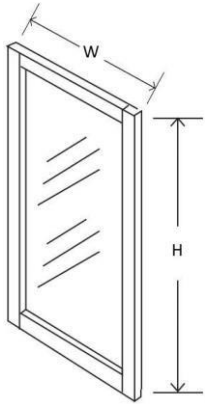

Accessories

Item	Length	Height	Depth	X
ACM2.5	96"	2 ¼"	3 ½"	2 ¾"
CCM8	96"	4 ½"	4 ½"	4"

Item	Length	Height	Depth
ANGLEMOLDING	96"	¾"	¾"

Item	Length	Height	Depth
TK8	96"	4 ½"	⅞"

Item	Width	Height	Depth
WF3 30	3"	30"	¾"
WF3 36	3"	36"	¾"
WF3 42	3"	42"	¾"
WF6 42	6"	42"	¾"
Filler 3X96	3"	96"	¾"
Filler 6X96	6"	96"	¾"

Item	Length	Height	Depth
BASEMOLDING	96"	4 ½"	¾"

Item	Length	Height	Depth
TLR8	96"	¾"	2 ¼"

Item	Width	Height	Depth
BF3	3"	34 ½"	¾"
BF6	6"	34 ½"	¾"

Item	Length	Height	Depth
SHOEMOLDING	96"	¾"	¾"

Item	Length	Height	Depth
SCRIBMOLDING	96"	¾"	¼"

Item	Width	Height	Depth
PANEL 36X96	96"	36"	⅞"

Item	Width	Height	Depth
DWP3	3"	34 ½"	24"
RRP27	3"	96"	27"

Item	Width	Height	Depth
CORBEL 8"X12"	3"	12"	8"

Item	Width	Height	Depth
WG1230	11 1/16"	29 1/2"	3/4"
WG1236	11 1/16"	35 1/2"	3/4"
WG1242	11 1/16"	41 1/2"	3/4"
WG1530	14 1/16"	29 1/2"	3/4"
WG1536	14 1/16"	35 1/2"	3/4"
WG1542	14 1/16"	41 1/2"	3/4"
WG1830	17 1/16"	29 1/2"	3/4"
WG1836	17 1/16"	35 1/2"	3/4"
WG1842	17 1/16"	41 1/2"	3/4"
WDCG243012	14 5/8"	29 1/2"	3/4"
WDCG243612	14 5/8"	35 1/2"	3/4"
WDCG244212	14 5/8"	41 1/2"	3/4"

Item	Width	Height	Depth
DLS 4*2*34.5	4"	34 1/2"	2"
DLS 4*4*34.5	4"	34 1/2"	4"

Item	Width	Height	Depth
WDD30	11 1/16"	29 1/2"	3/4"
WDD36	11 1/16"	35 1/2"	3/4"
WDD42	11 1/16"	41 1/2"	3/4"

Item	Width	Height	Depth
BDD24	23 3/4"	29 1/4"	3/4"