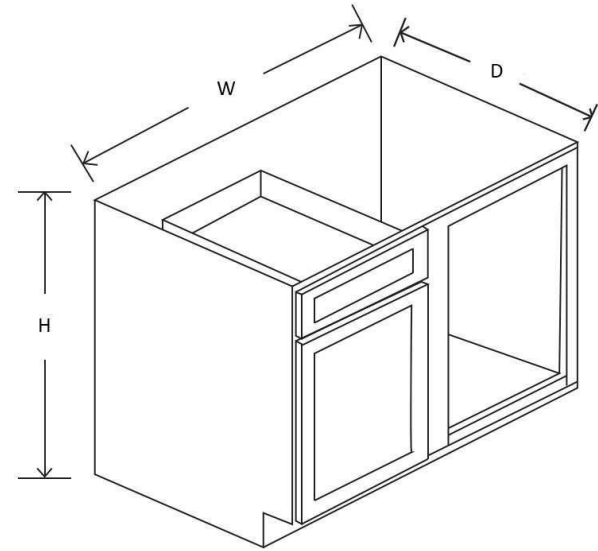

Item	Width	Height	Depth	Doors	False Drawers	Shelves
SB36	36"	34 ½"	24"	2	1	0
SB42	42"	34 ½"	24"	2	2	0

Item	Width	Height	Depth	Doors	False Drawers	Shelves
FSB36	36"	24 ½"	24"	2	0	0

Item	Width	Height	Depth	Doors	Drawers	Shelves
B09	9"	34 ½"	24"	1	1	1
B12	12"	34 ½"	24"	1	1	1
B15	15"	34 ½"	24"	1	1	1
B18	18"	34 ½"	24"	1	1	1
B21	21"	34 ½"	24"	1	1	1

Item	Width	Height	Depth	Doors	Drawers	Shelves
B24	24"	34 ½"	24"	2	1	1
B27	27"	34 ½"	24"	2	1	1
B30	30"	34 ½"	24"	2	1	1

Item	Width	Height	Depth	Doors	Drawers	Shelves
B33	33"	34 ½"	24"	2	2	1
B36	36"	34 ½"	24"	2	2	1
B39	39"	34 ½"	24"	2	2	1
B42	42"	34 ½"	24"	2	2	1

Item	Width	Height	Depth	Doors	Drawers	Shelves
DB12	12"	34 ½"	24"	0	3	0
DB15	15"	34 ½"	24"	0	3	0
DB18	18"	34 ½"	24"	0	3	0
DB21	21"	34 ½"	24"	0	3	0
DB24	24"	34 ½"	24"	0	3	0
DB30	30"	34 ½"	24"	0	3	0
DB36	36"	34 ½"	24"	0	3	0

Item	Width	Height	Depth	Doors	Drawers	Shelves
BBC33-9	33"	34 ½"	24"	1	1	1

Note: Must be installed 9" from side wall.

Item	Width	Height	Depth	Doors	Drawers	Turn Tables
LZS33	33"	34 ½"	24"	1 (Bifold)	0	2
LZS3612	36"	34 ½"	24"	1 (Bifold)	0	2