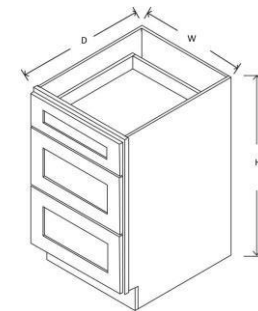

Item	Width	Height	Depth	Doors	False Drawers	Drawers
VDB12	12"	34 ½"	21"	0	0	3
VDB15	15"	34 ½"	21"	0	0	3
VDB18	18"	34 ½"	21"	0	0	3