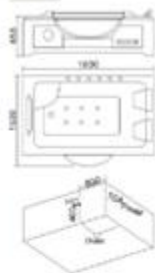

**Model: H-1700**  
 SIZE: 1700x600x800mm

**Model: H-1690**  
 SIZE: 1600x600x850mm  
 Left/Right Skirt

**Model: H-1820**  
 SIZE: 1900x1300x780mm  
 Left Skirt  
 SIZE: 1700x1200x780mm  
 Left/Right Skirt

**Model: H-008**  
 SIZE: 1700x1200x690mm  
 Left/Right Skirt

**Model: H-1820A**  
 SIZE: 1900x1000x720mm  
 Left/Right Skirt  
 1100x900x700mm of B

**Model: H-1716**  
 SIZE: 1700x900x660mm

**Model: H-1816**  
 SIZE: 1800x1530x550mm  
 Left/Right Skirt

**Model: H-1815**  
 SIZE: 1800x900x530mm  
 Left/Right Skirt

**Model: H-1790**  
 SIZE: 1700x900x700mm

**Model: H-1519**  
 SIZE: 1700x920x560mm

**Model: H-1712**  
 SIZE: 1700x1200x700mm  
 Left/Right Skirt

**Model: H-1685**  
 SIZE: 1630x850x630mm  
 1730x850x630mm  
 1830x850x630mm  
 Left/Right Skirt

**Model: H-1687**  
 SIZE: 1380x750x630mm  
 1500x800x630mm  
 Left/Right Skirt

**Model: H-617**  
 SIZE: 1700x800x650mm  
 Left/Right Skirt