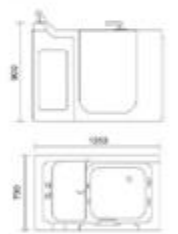

SIZE: 1450x810x620mm  
 Left/Right Skirt

Model: HP1016  
HW1016  
HC1016  
SIZE: 1600x800x600mm

Model: HP1010L(R)  
HW1010L(R)  
HC1010L(R)  
SIZE: 1500x750x600mm  
1600x750x600mm  
Left/Right Skirt

Model: HC1012L(R)  
HW1012L(R)  
HP1012L(R)  
SIZE: 1700x1010x630mm  
Left/Right Skirt

Model: HP1018  
HW1018-1  
SIZE: 1800x800x800mm  
1600x800x800mm

Model: HP1026  
SIZE: 1280x750x720mm

Model: HP1033  
SIZE: 1800x850x800mm

Model: HP1004  
SIZE: 1700x800x580mm

Model: HP1032  
SIZE: 1700x800x600mm

Model: HP1008  
SIZE: 1700x800x550mm

Model: HP1013  
SIZE: 1400x750x360mm

Model: H-5621  
SIZE: 1150x700x900mm  
Left/Right Skirt

Model: H-5622  
SIZE: 1300x700x900mm  
Left/Right Skirt

Model: H-5627  
SIZE: 1400x730x920mm

Model: H-5626  
SIZE: 1350x730x900mm

Model: H-5625  
SIZE: 1380x740x950mm  
Left/Right Skirt

**Model: H-5629**  
 SIZE: 1320x750x510mm  
 1100x750x950mm

**Model: H-5620**  
 SIZE: 1000x580x900mm

**Model: H-5630**  
 SIZE: 1320x750x1010mm  
 1500x670x1010mm