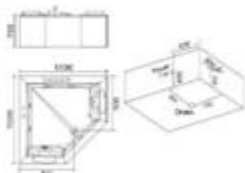

# Elegant Bath Tubs

Creating innovative bath ware solutions

[info@utctradingllc.com](mailto:info@utctradingllc.com)

Model: H-1800A  
SIZE: 1500x1500x700mm  
1800x1800x700mm

Model: H-1800B  
SIZE: 1500x1500x700mm  
1800x1800x700mm

Model: H-1812  
SIZE: 1800x1200x600mm

**Model: H-1812** (H型) (H型)  
 SIZE: 1800x1200x640mm  
 Left/Right Skirt

**Model: H-1702**  
 SIZE: 1700x800x600mm

**Model: H-1701**  
 SIZE: 1700x800x800mm

**Model: H-1683**  
 SIZE: 1500x850x600mm  
 1600x850x600mm  
 1700x850x600mm  
 Left/Right Skirt

**Model: H-1700**  
 SIZE: 1700x600x800mm

**Model: H-1690**  
 SIZE: 1600x600x850mm  
 Left/Right Skirt

**Model: H-1820**  
 SIZE: 1900x1300x780mm  
 Left Skirt  
 SIZE: 1700x1200x780mm  
 Left/Right Skirt

**Model: H-008**  
 SIZE: 1700x1200x690mm  
 Left/Right Skirt

**Model: H-1820A**  
 SIZE: 1900x1000x720mm  
 Left/Right Skirt  
 1100x900x700mm of B

**Model: H-1716**  
 SIZE: 1700x900x660mm

**Model: H-1816**  
 SIZE: 1800x1530x550mm  
 Left/Right Skirt