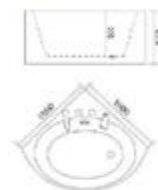

**Model: H-1711**  
 SIZE: 1700x1700x740mm

**Model: H-1518**  
 SIZE: 1280x1380x690mm  
 1500x1500x550mm  
 1650x1850x550mm

**Model: H-1681**  
 SIZE: 1580x1580x780mm

**Model: H-1515**  
 SIZE: 1350x1350x700mm  
 1500x1500x700mm

**Model: H-1682**  
 SIZE: 1380x1380x700mm  
 1500x1500x700mm  
 1850x1650x700mm

**Model: H-6929**  
 SIZE: 1540x1540x700mm

Model: H-015  
SIZE: 1450x1450x760mm

Model: H-014  
SIZE: 1500x1500x780mm

Model: H-033  
SIZE: 1500x1500x700mm

**Model: H-055C**

SIZE: 1200x1200x690mm  
1300x1300x690mm  
1500x1500x690mm

**Model: H-8080**

SIZE: 800x800x670mm  
900x900x670mm  
1000x1000x670mm  
1100x1100x670mm

**Model: H-8080A**

SIZE: 800x800x670mm  
900x900x670mm  
1000x1000x670mm  
1100x1100x670mm

**Model: H-8080B**

SIZE: 800x800x670mm  
900x900x670mm  
1000x1000x670mm  
1100x1100x670mm

**Model: B-1812**  
 SIZE: 1800x1200x700mm

**Model: H-056**  
 SIZE: 1700x1200x730mm  
 1800x1200x730mm  
 4-40 3/4 Left/Right Skirt