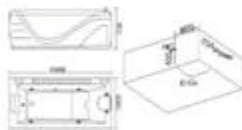

Model: H-1812  
SIZE: 1800x1200x600mm

**Model: H-1812** (H型) (H型)  
 SIZE: 1800x1200x640mm  
 Left/Right Skirt

**Model: H-1702**  
 SIZE: 1700x800x600mm

**Model: H-1701**  
 SIZE: 1700x800x800mm

**Model: H-1683**  
 SIZE: 1500x850x600mm  
 1600x850x600mm  
 1700x850x600mm  
 Left/Right Skirt

**Model: H-1700**  
 SIZE: 1700x600x800mm

**Model: H-1690**  
 SIZE: 1600x600x850mm  
 Left/Right Skirt

**Model: H-1820**  
 SIZE: 1900x1300x780mm  
 Left Skirt  
 SIZE: 1700x1200x780mm  
 Left/Right Skirt

**Model: H-008**  
 SIZE: 1700x1200x690mm  
 Left/Right Skirt

**Model: H-1820A**  
 SIZE: 1900x1000x720mm  
 Left/Right Skirt  
 1100x900x700mm of B

**Model: H-1716**  
 SIZE: 1700x900x660mm

**Model: H-1816**  
 SIZE: 1800x1530x550mm  
 Left/Right Skirt

**Model: H-1815**  
 SIZE: 1800x900x530mm  
 Left/Right Skirt

**Model: H-1790**  
 SIZE: 1700x900x700mm

**Model: H-1519**  
 SIZE: 1700x920x560mm

**Model: H-1712**  
 SIZE: 1700x1200x700mm  
 Left/Right Skirt