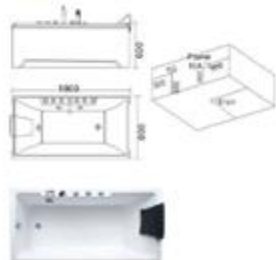

**Model: H-809**  
 SIZE: 1500x1500x600mm

**Model: H-1823**  
 SIZE: 1600x1200x600mm

Model: H-066

SIZE: 1200x700x580mm  
 1200x700x580mm  
 1400x730x580mm  
 1500x730x580mm  
 1600x760x580mm  
 1700x700x580mm

Model: HP2008

HW2008

HC2008

SIZE: 1400x1400x620mm

Model: HC1009

SIZE: 1800x1100x600mm  
 Left/Right Skirt

Model: HC1015L (R)

HW1015L (R)

SIZE: 1450x810x620mm  
 Left/Right Skirt

Model: HP1016  
HW1016  
HC1016  
SIZE: 1600x800x600mm

Model: HP1010L(R)  
HW1010L(R)  
HC1010L(R)  
SIZE: 1500x750x600mm  
1600x750x600mm  
Left/Right Skirt

Model: HC1012L(R)  
HW1012L(R)  
HP1012L(R)  
SIZE: 1700x1010x630mm  
Left/Right Skirt

Model: HP1007L(R)  
HW1007L(R)  
HC1007L(R)  
SIZE: 1700x700x600mm  
1700x750x600mm  
Left/Right Skirt

Model: HP1006  
SIZE: 1600x800x600mm  
Left/Right Skirt

Model: HP1022  
HW1022  
HC1022  
SIZE: 1600x800x700mm  
Left/Right Skirt