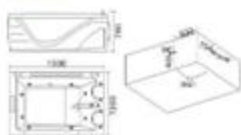

Model: H-1812  
SIZE: 1800x1200x600mm

**Model: H-1812** (H型) (H型)  
 SIZE: 1800x1200x640mm  
 Left/Right Skirt

**Model: H-1702**  
 SIZE: 1700x800x600mm

**Model: H-1701**  
 SIZE: 1700x800x800mm

**Model: H-1683**  
 SIZE: 1500x850x600mm  
 1600x850x600mm  
 1700x850x600mm  
 Left/Right Skirt

**Model: H-1700**  
 SIZE: 1700x600x800mm

**Model: H-1690**  
 SIZE: 1600x600x850mm  
 Left/Right Skirt

**Model: H-1820**  
 SIZE: 1900x1300x780mm  
 Left Skirt  
 SIZE: 1700x1200x780mm  
 Left/Right Skirt

**Model: H-008**  
 SIZE: 1700x1200x690mm  
 Left/Right Skirt

**Model: H-1820A**  
 SIZE: 1900x1000x720mm  
 Left/Right Skirt  
 1100x900x700mm of B

**Model: H-1716**  
 SIZE: 1700x900x660mm

**Model: H-1816**  
 SIZE: 1800x1530x550mm  
 Left/Right Skirt

**Model: H-1815**  
 SIZE: 1800x900x530mm  
 Left/Right Skirt

**Model: H-1790**  
 SIZE: 1700x900x700mm

**Model: H-1519**  
 SIZE: 1700x920x560mm

**Model: H-1712**  
 SIZE: 1700x1200x700mm  
 Left/Right Skirt