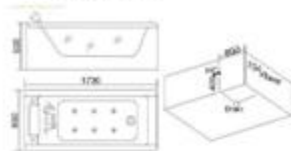

**Model: H-1700**  
 SIZE: 1700x600x800mm

**Model: H-1690**  
 SIZE: 1600x600x850mm  
 Left/Right Skirt

**Model: H-1820**  
 SIZE: 1900x1300x780mm  
 Left Skirt  
 SIZE: 1700x1200x780mm  
 Left/Right Skirt

**Model: H-008**  
 SIZE: 1700x1200x690mm  
 Left/Right Skirt

**Model: H-1820A**  
 SIZE: 1900x1000x720mm  
 Left/Right Skirt  
 1100x900x700mm of B

**Model: H-1716**  
 SIZE: 1700x900x660mm

**Model: H-1816**  
 SIZE: 1800x1530x550mm  
 Left/Right Skirt

**Model: H-1815**  
 SIZE: 1800x900x530mm  
 Left/Right Skirt

**Model: H-1790**  
 SIZE: 1700x900x700mm

**Model: H-1519**  
 SIZE: 1700x920x560mm

**Model: H-1712**  
 SIZE: 1700x1200x700mm  
 Left/Right Skirt

**Model: H-1685**  
 SIZE: 1630x850x630mm  
 1730x850x630mm  
 1830x850x630mm  
 Left/Right Skirt

**Model: H-1687**  
 SIZE: 1380x750x630mm  
 1500x800x630mm  
 Left/Right Skirt

**Model: H-617**  
 SIZE: 1700x800x650mm  
 Left/Right Skirt