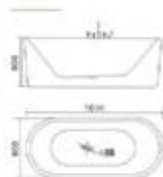

Model: HP2008

HW2008

HC2008

SIZE: 1400x1400x620mm

Model: HC1009

SIZE: 1800x1100x600mm  
 Left/Right Skirt

Model: HC1015L (R)

HW1015L (R)

SIZE: 1450x810x620mm  
 Left/Right Skirt

Model: HP1016  
HW1016  
HC1016  
SIZE: 1600x800x600mm

Model: HP1010L(R)  
HW1010L(R)  
HC1010L(R)  
SIZE: 1500x750x600mm  
1600x750x600mm  
Left/Right Skirt

Model: HC1012L(R)  
HW1012L(R)  
HP1012L(R)  
SIZE: 1700x1010x630mm  
Left/Right Skirt

Model: HP1007L(R)  
HW1007L(R)  
HC1007L(R)  
SIZE: 1700x700x600mm  
1700x750x600mm  
Left/Right Skirt

Model: HP1006  
SIZE: 1600x800x600mm  
Left/Right Skirt

Model: HP1022  
HW1022  
HC1022  
SIZE: 1600x800x700mm  
Left/Right Skirt

Model: HP1018  
HW1018-1  
SIZE: 1800x800x800mm  
1600x800x800mm

Model: HP1026  
SIZE: 1280x750x720mm

Model: HP1033  
SIZE: 1800x850x800mm

Model: HP1004  
SIZE: 1700x800x580mm

Model: HP1032  
SIZE: 1700x800x600mm