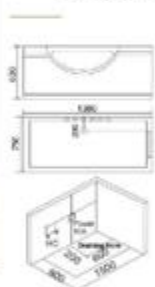

**Model: H-1700**  
 SIZE: 1700x600x800mm

**Model: H-1690**  
 SIZE: 1600x600x850mm  
 Left/Right Skirt

**Model: H-1820**  
 SIZE: 1900x1300x780mm  
 Left Skirt  
 SIZE: 1700x1200x780mm  
 Left/Right Skirt

**Model: H-008**  
 SIZE: 1700x1200x690mm  
 Left/Right Skirt

**Model: H-1820A**  
 SIZE: 1900x1000x720mm  
 Left/Right Skirt  
 1100x900x700mm of B

**Model: H-1716**  
 SIZE: 1700x900x660mm

**Model: H-1816**  
 SIZE: 1800x1530x550mm  
 Left/Right Skirt

**Model: H-1815**  
 SIZE: 1800x900x530mm  
 Left/Right Skirt

**Model: H-1790**  
 SIZE: 1700x900x700mm

**Model: H-1519**  
 SIZE: 1700x920x560mm

**Model: H-1712**  
 SIZE: 1700x1200x700mm  
 Left/Right Skirt

**Model: H-1685**  
 SIZE: 1630x850x630mm  
 1730x850x630mm  
 1830x850x630mm  
 Left/Right Skirt

**Model: H-1687**  
 SIZE: 1380x750x630mm  
 1500x800x630mm  
 Left/Right Skirt

**Model: H-617**  
 SIZE: 1700x800x650mm  
 Left/Right Skirt