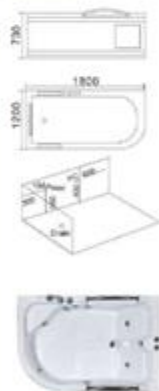

**Model: H-1682**  
 SIZE: 1380x1380x700mm  
 1500x1500x700mm  
 1850x1650x700mm

**Model: H-6929**  
 SIZE: 1540x1540x700mm

Model: H-015  
SIZE: 1450x1450x760mm

Model: H-014  
SIZE: 1500x1500x780mm

Model: H-033  
SIZE: 1500x1500x700mm

**Model: H-055C**

SIZE: 1200x1200x690mm  
1300x1300x690mm  
1500x1500x690mm

**Model: H-8080**

SIZE: 800x800x670mm  
900x900x670mm  
1000x1000x670mm  
1100x1100x670mm

**Model: H-8080A**

SIZE: 800x800x670mm  
900x900x670mm  
1000x1000x670mm  
1100x1100x670mm

**Model: H-8080B**

SIZE: 800x800x670mm  
900x900x670mm  
1000x1000x670mm  
1100x1100x670mm

**Model: B-1812**  
 SIZE: 1800x1200x700mm

**Model: H-056**  
 SIZE: 1700x1200x730mm  
 1800x1200x730mm  
 4-40 3/4 Left/Right Skirt

**Model: H-225**  
 SIZE: 1800x850x850mm  
 1700x850x550mm  
 1800x850x150mm

**Model: H-610**  
 SIZE: 1500x750x600mm  
 1600x750x100mm  
 1700x750x100mm

**Model: H-067**  
 SIZE: 1400x750x600mm  
 1500x750x100mm  
 1600x750x100mm  
 1700x750x100mm