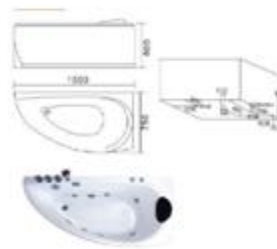

Model: H-1510
SIZE: 1500x1000x600mm
Left/Right Skirt