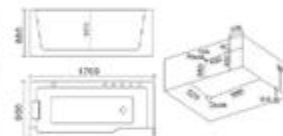

Model: H-1812  
SIZE: 1800x1200x600mm

**Model: H-1812** (H型) (H型)  
 SIZE: 1800x1200x640mm  
 Left/Right Skirt

**Model: H-1702**  
 SIZE: 1700x800x600mm

**Model: H-1701**  
 SIZE: 1700x800x800mm

**Model: H-1683**  
 SIZE: 1500x850x600mm  
 1600x850x600mm  
 1700x850x600mm  
 Left/Right Skirt

**Model: H-1700**  
 SIZE: 1700x600x800mm

**Model: H-1690**  
 SIZE: 1600x600x850mm  
 Left/Right Skirt

**Model: H-1820**  
 SIZE: 1900x1300x780mm  
 Left Skirt  
 SIZE: 1700x1200x780mm  
 Left/Right Skirt

**Model: H-008**  
 SIZE: 1700x1200x690mm  
 Left/Right Skirt

**Model: H-1820A**  
 SIZE: 1900x1000x720mm  
 Left/Right Skirt  
 1100x900x700mm of B

**Model: H-1716**  
 SIZE: 1700x900x660mm

**Model: H-1816**  
 SIZE: 1800x1530x550mm  
 Left/Right Skirt

**Model: H-1815**  
 SIZE: 1800x900x530mm  
 Left/Right Skirt

**Model: H-1790**  
 SIZE: 1700x900x700mm

**Model: H-1519**  
 SIZE: 1700x920x560mm

**Model: H-1712**  
 SIZE: 1700x1200x700mm  
 Left/Right Skirt