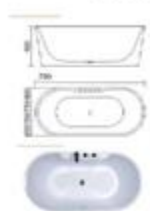

Model: H-5626  
SIZE: 1350x730x900mm

Model: H-5625  
SIZE: 1380x740x950mm  
Left/Right Skirt

**Model: H-5629**  
 SIZE: 1320x750x510mm  
 1100x750x950mm

**Model: H-5620**  
 SIZE: 1000x580x900mm

**Model: H-5630**  
 SIZE: 1320x750x1010mm  
 1500x670x1010mm

**Model: H-5628**  
 SIZE: 1200x750x730mm  
 1300x750x730mm  
 1400x750x730mm  
 H42SE Left/Right Skirt

Model: H-5634  
SIZE: 1000x570x960mm

Model: H-5633  
SIZE: 1100x600x960mm

Model: H-5635  
SIZE: 1330x750x1015mm

Model: H-7033B  
SIZE: 1500x1800x600mm  
1800x1800x600mm

Model: H-7031D  
SIZE: 1500x1520x600mm

Model: H-7003

SIZE: 1200x750x580mm  
 1300x750x580mm  
 1400x750x580mm  
 1500x750x580mm  
 1600x750x580mm  
 1600x800x580mm  
 1700x800x580mm  
 1780x800x580mm

Model: H-7003

SIZE: 1200x650x580mm  
 1300x700x580mm  
 1400x750x580mm  
 1500x750x580mm  
 1600x750x580mm  
 1600x800x580mm  
 1700x800x580mm

Model: H-7003W

SIZE: 1200x650x580mm  
 1300x700x580mm  
 1400x750x580mm  
 1500x750x580mm  
 1600x750x580mm  
 1600x800x580mm  
 1700x800x580mm  
 1780x800x580mm