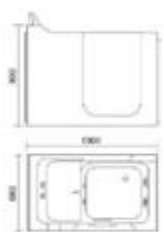

Model: HP1018  
HW1018-1  
SIZE: 1800x800x800mm  
1600x800x800mm

Model: HP1026  
SIZE: 1280x750x720mm

Model: HP1033  
SIZE: 1800x850x800mm

Model: HP1004  
SIZE: 1700x800x580mm

Model: HP1032  
SIZE: 1700x800x600mm

Model: HP1008  
SIZE: 1700x800x550mm

Model: HP1013  
SIZE: 1400x750x360mm

Model: H-5621  
SIZE: 1150x700x900mm  
Left/Right Skirt

Model: H-5622  
SIZE: 1300x700x900mm  
Left/Right Skirt

Model: H-5627  
SIZE: 1400x730x920mm

Model: H-5626  
SIZE: 1350x730x900mm

Model: H-5625  
SIZE: 1380x740x950mm  
Left/Right Skirt

**Model: H-5629**  
 SIZE: 1320x750x510mm  
 1100x750x950mm

**Model: H-5620**  
 SIZE: 1000x580x900mm

**Model: H-5630**  
 SIZE: 1320x750x1010mm  
 1500x670x1010mm

**Model: H-5628**  
 SIZE: 1200x750x730mm  
 1300x750x730mm  
 1400x750x730mm  
 H42SE Left/Right Skirt

Model: H-5634  
SIZE: 1000x570x960mm

Model: H-5633  
SIZE: 1100x600x960mm

Model: H-5635  
SIZE: 1330x750x1015mm