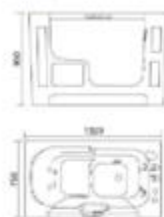

Model: HP1018  
HW1018-1  
SIZE: 1800x800x800mm  
1600x800x800mm

Model: HP1026  
SIZE: 1280x750x720mm

Model: HP1033  
SIZE: 1800x850x800mm

Model: HP1004  
SIZE: 1700x800x580mm

Model: HP1032  
SIZE: 1700x800x600mm

Model: HP1008  
SIZE: 1700x800x550mm

Model: HP1013  
SIZE: 1400x750x360mm

Model: H-5621  
SIZE: 1150x700x900mm  
Left/Right Skirt

Model: H-5622  
SIZE: 1300x700x900mm  
Left/Right Skirt

Model: H-5627  
SIZE: 1400x730x920mm

Model: H-5626  
SIZE: 1350x730x900mm

Model: H-5625  
SIZE: 1380x740x950mm  
Left/Right Skirt

**Model: H-5629**  
 SIZE: 1320x750x510mm  
 1100x750x950mm

**Model: H-5620**  
 SIZE: 1000x580x900mm

**Model: H-5630**  
 SIZE: 1320x750x1010mm  
 1500x670x1010mm

**Model: H-5628**  
 SIZE: 1200x750x730mm  
 1300x750x730mm  
 1400x750x730mm  
 H42SE Left/Right Skirt

Model: H-5634  
SIZE: 1000x570x960mm

Model: H-5633  
SIZE: 1100x600x960mm

Model: H-5635  
SIZE: 1330x750x1015mm