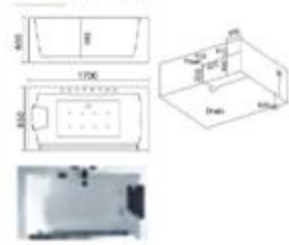

# Elegant Bath Tubs

Creating innovative bath ware solutions

[info@utctradingllc.com](mailto:info@utctradingllc.com)

Model: H-1800A  
SIZE: 1500x1500x700mm  
1800x1800x700mm

Model: H-1800B  
SIZE: 1500x1500x700mm  
1800x1800x700mm

Model: H-1812  
SIZE: 1800x1200x600mm

**Model: H-1812** (H型) (H型)  
 SIZE: 1800x1200x640mm  
 Left/Right Skirt

**Model: H-1702**  
 SIZE: 1700x800x600mm

**Model: H-1701**  
 SIZE: 1700x800x800mm

**Model: H-1683**  
 SIZE: 1500x850x600mm  
 1600x850x600mm  
 1700x850x600mm  
 Left/Right Skirt

**Model: H-1700**  
 SIZE: 1700x600x800mm

**Model: H-1690**  
 SIZE: 1600x600x850mm  
 Left/Right Skirt

**Model: H-1820**  
 SIZE: 1900x1300x780mm  
 Left Skirt  
 SIZE: 1700x1200x780mm  
 Left/Right Skirt

**Model: H-008**  
 SIZE: 1700x1200x690mm  
 Left/Right Skirt

**Model: H-1820A**  
 SIZE: 1900x1000x720mm  
 Left/Right Skirt  
 1100x900x700mm of B

**Model: H-1716**  
 SIZE: 1700x900x660mm

**Model: H-1816**  
 SIZE: 1800x1530x550mm  
 Left/Right Skirt