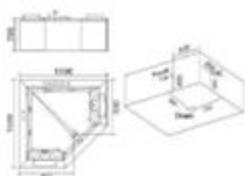

# Elegant Bath Tubs

Creating innovative bath ware solutions

[info@utctradingllc.com](mailto:info@utctradingllc.com)

Model: H-1800A  
SIZE: 1500x1500x700mm  
1800x1800x700mm

Model: H-1800B  
SIZE: 1500x1500x700mm  
1800x1800x700mm

Model: H-1812  
SIZE: 1800x1200x600mm

**Model: H-1812** (H型) (H型)  
 SIZE: 1800x1200x640mm  
 Left/Right Skirt

**Model: H-1702**  
 SIZE: 1700x800x600mm

**Model: H-1701**  
 SIZE: 1700x800x800mm

**Model: H-1683**  
 SIZE: 1500x850x600mm  
 1600x850x600mm  
 1700x850x600mm  
 Left/Right Skirt

**Model: H-1700**  
 SIZE: 1700x600x800mm

**Model: H-1690**  
 SIZE: 1600x600x850mm  
 Left/Right Skirt

**Model: H-1820**  
 SIZE: 1900x1300x780mm  
 Left Skirt  
 SIZE: 1700x1200x780mm  
 Left/Right Skirt

**Model: H-008**  
 SIZE: 1700x1200x690mm  
 Left/Right Skirt

**Model: H-1820A**  
 SIZE: 1900x1000x720mm  
 Left/Right Skirt  
 1100x900x700mm of B

**Model: H-1716**  
 SIZE: 1700x900x660mm

**Model: H-1816**  
 SIZE: 1800x1530x550mm  
 Left/Right Skirt