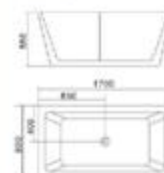

SIZE: 1450x810x620mm  
 Left/Right Skirt

Model: HP1016  
HW1016  
HC1016  
SIZE: 1600x800x600mm

Model: HP1010L(R)  
HW1010L(R)  
HC1010L(R)  
SIZE: 1500x750x600mm  
1600x750x600mm  
Left/Right Skirt

Model: HC1012L(R)  
HW1012L(R)  
HP1012L(R)  
SIZE: 1700x1010x630mm  
Left/Right Skirt

Model: HP1007L(R)  
HW1007L(R)  
HC1007L(R)  
SIZE: 1700x700x600mm  
1700x750x600mm  
Left/Right Skirt

Model: HP1006  
SIZE: 1600x800x600mm  
Left/Right Skirt

Model: HP1022  
HW1022  
HC1022  
SIZE: 1600x800x700mm  
Left/Right Skirt

Model: HP1018  
HW1018-1  
SIZE: 1800x800x800mm  
1600x800x800mm

Model: HP1026  
SIZE: 1280x750x720mm

Model: HP1033  
SIZE: 1800x850x800mm

Model: HP1004  
SIZE: 1700x800x580mm

Model: HP1032  
SIZE: 1700x800x600mm

Model: HP1008  
SIZE: 1700x800x550mm

Model: HP1013  
SIZE: 1400x750x360mm

Model: H-5621  
SIZE: 1150x700x900mm  
Left/Right Skirt

Model: H-5622  
SIZE: 1300x700x900mm  
Left/Right Skirt

Model: H-5627  
SIZE: 1400x730x920mm