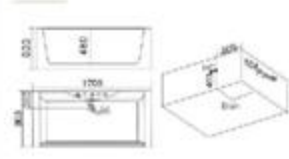

# Elegant Bath Tubs

Creating innovative bath ware solutions

[info@utctradingllc.com](mailto:info@utctradingllc.com)

Model: H-1800A  
SIZE: 1500x1500x700mm  
1800x1800x700mm

Model: H-1800B  
SIZE: 1500x1500x700mm  
1800x1800x700mm

Model: H-1812  
SIZE: 1800x1200x600mm

**Model: H-1812** (H型) (H型)  
 SIZE: 1800x1200x640mm  
 Left/Right Skirt

**Model: H-1702**  
 SIZE: 1700x800x600mm

**Model: H-1701**  
 SIZE: 1700x800x800mm

**Model: H-1683**  
 SIZE: 1500x850x600mm  
 1600x850x600mm  
 1700x850x600mm  
 Left/Right Skirt

**Model: H-1700**  
 SIZE: 1700x600x800mm

**Model: H-1690**  
 SIZE: 1600x600x850mm  
 Left/Right Skirt

**Model: H-1820**  
 SIZE: 1900x1300x780mm  
 Left Skirt  
 SIZE: 1700x1200x780mm  
 Left/Right Skirt

**Model: H-008**  
 SIZE: 1700x1200x690mm  
 Left/Right Skirt

**Model: H-1820A**  
 SIZE: 1900x1000x720mm  
 Left/Right Skirt  
 1100x900x700mm of B

**Model: H-1716**  
 SIZE: 1700x900x660mm

**Model: H-1816**  
 SIZE: 1800x1530x550mm  
 Left/Right Skirt