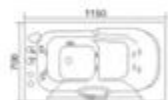

Model: HP1018  
HW1018-1  
SIZE: 1800x800x800mm  
1600x800x800mm

Model: HP1026  
SIZE: 1280x750x720mm

Model: HP1033  
SIZE: 1800x850x800mm

Model: HP1004  
SIZE: 1700x800x580mm

Model: HP1032  
SIZE: 1700x800x600mm

Model: HP1008  
SIZE: 1700x800x550mm

Model: HP1013  
SIZE: 1400x750x360mm

Model: H-5621  
SIZE: 1150x700x900mm  
Left/Right Skirt

Model: H-5622  
SIZE: 1300x700x900mm  
Left/Right Skirt

Model: H-5627  
SIZE: 1400x730x920mm

Model: H-5626  
SIZE: 1350x730x900mm

Model: H-5625  
SIZE: 1380x740x950mm  
Left/Right Skirt

**Model: H-5629**  
 SIZE: 1320x750x510mm  
 1100x750x950mm

**Model: H-5620**  
 SIZE: 1000x580x900mm

**Model: H-5630**  
 SIZE: 1320x750x1010mm  
 1500x670x1010mm