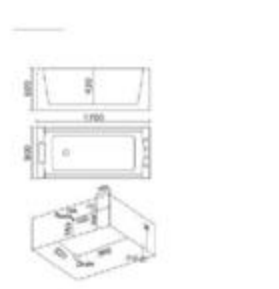

Model: H-1812  
SIZE: 1800x1200x600mm

**Model: H-1812** (H型) (H型)  
 SIZE: 1800x1200x640mm  
 Left/Right Skirt

**Model: H-1702**  
 SIZE: 1700x800x600mm

**Model: H-1701**  
 SIZE: 1700x800x800mm

**Model: H-1683**  
 SIZE: 1500x850x600mm  
 1600x850x600mm  
 1700x850x600mm  
 Left/Right Skirt

**Model: H-1700**  
 SIZE: 1700x600x800mm

**Model: H-1690**  
 SIZE: 1600x600x850mm  
 Left/Right Skirt

**Model: H-1820**  
 SIZE: 1900x1300x780mm  
 Left Skirt  
 SIZE: 1700x1200x780mm  
 Left/Right Skirt

**Model: H-008**  
 SIZE: 1700x1200x690mm  
 Left/Right Skirt

**Model: H-1820A**  
 SIZE: 1900x1000x720mm  
 Left/Right Skirt  
 1100x900x700mm of B

**Model: H-1716**  
 SIZE: 1700x900x660mm

**Model: H-1816**  
 SIZE: 1800x1530x550mm  
 Left/Right Skirt