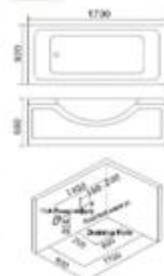

Model: H-1812  
SIZE: 1800x1200x600mm

**Model: H-1812** (H型) (H型)  
 SIZE: 1800x1200x640mm  
 Left/Right Skirt

**Model: H-1702**  
 SIZE: 1700x800x600mm

**Model: H-1701**  
 SIZE: 1700x800x800mm

**Model: H-1683**  
 SIZE: 1500x850x600mm  
 1600x850x600mm  
 1700x850x600mm  
 Left/Right Skirt

**Model: H-1700**  
 SIZE: 1700x600x800mm

**Model: H-1690**  
 SIZE: 1600x600x850mm  
 Left/Right Skirt

**Model: H-1820**  
 SIZE: 1900x1300x780mm  
 Left Skirt  
 SIZE: 1700x1200x780mm  
 Left/Right Skirt

**Model: H-008**  
 SIZE: 1700x1200x690mm  
 Left/Right Skirt

**Model: H-1820A**  
 SIZE: 1900x1000x720mm  
 Left/Right Skirt  
 1100x900x700mm of B

**Model: H-1716**  
 SIZE: 1700x900x660mm

**Model: H-1816**  
 SIZE: 1800x1530x550mm  
 Left/Right Skirt

**Model: H-1815**  
 SIZE: 1800x900x530mm  
 Left/Right Skirt

**Model: H-1790**  
 SIZE: 1700x900x700mm

**Model: H-1519**  
 SIZE: 1700x920x560mm

**Model: H-1712**  
 SIZE: 1700x1200x700mm  
 Left/Right Skirt