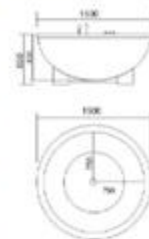

Model: HP1008  
SIZE: 1700x800x550mm

Model: HP1013  
SIZE: 1400x750x360mm

Model: H-5621  
SIZE: 1150x700x900mm  
Left/Right Skirt

Model: H-5622  
SIZE: 1300x700x900mm  
Left/Right Skirt

Model: H-5627  
SIZE: 1400x730x920mm

Model: H-5626  
SIZE: 1350x730x900mm

Model: H-5625  
SIZE: 1380x740x950mm  
Left/Right Skirt

**Model: H-5629**  
 SIZE: 1320x750x510mm  
 1100x750x950mm

**Model: H-5620**  
 SIZE: 1000x580x900mm

**Model: H-5630**  
 SIZE: 1320x750x1010mm  
 1500x670x1010mm

**Model: H-5628**  
 SIZE: 1200x750x730mm  
 1300x750x730mm  
 1400x750x730mm  
 H42SE Left/Right Skirt

Model: H-5634  
SIZE: 1000x570x960mm

Model: H-5633  
SIZE: 1100x600x960mm

Model: H-5635  
SIZE: 1330x750x1015mm

Model: H-7033B  
SIZE: 1500x1800x600mm  
1800x1800x600mm

Model: H-7031D  
SIZE: 1500x1520x600mm

Model: H-7003

SIZE: 1200x750x580mm  
 1300x750x580mm  
 1400x750x580mm  
 1500x750x580mm  
 1600x750x580mm  
 1600x800x580mm  
 1700x800x580mm  
 1780x800x580mm