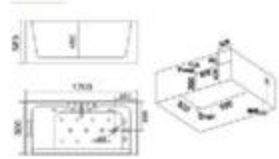

Model: H-1812  
SIZE: 1800x1200x600mm

**Model: H-1812** (H型) (H型)  
 SIZE: 1800x1200x640mm  
 Left/Right Skirt

**Model: H-1702**  
 SIZE: 1700x800x600mm

**Model: H-1701**  
 SIZE: 1700x800x800mm

**Model: H-1683**  
 SIZE: 1500x850x600mm  
 1600x850x600mm  
 1700x850x600mm  
 Left/Right Skirt

**Model: H-1700**  
 SIZE: 1700x600x800mm

**Model: H-1690**  
 SIZE: 1600x600x850mm  
 Left/Right Skirt

**Model: H-1820**  
 SIZE: 1900x1300x780mm  
 Left Skirt  
 SIZE: 1700x1200x780mm  
 Left/Right Skirt

**Model: H-008**  
 SIZE: 1700x1200x690mm  
 Left/Right Skirt

**Model: H-1820A**  
 SIZE: 1900x1000x720mm  
 Left/Right Skirt  
 1100x900x700mm of B

**Model: H-1716**  
 SIZE: 1700x900x660mm

**Model: H-1816**  
 SIZE: 1800x1530x550mm  
 Left/Right Skirt

**Model: H-1815**  
 SIZE: 1800x900x530mm  
 Left/Right Skirt

**Model: H-1790**  
 SIZE: 1700x900x700mm

**Model: H-1519**  
 SIZE: 1700x920x560mm

**Model: H-1712**  
 SIZE: 1700x1200x700mm  
 Left/Right Skirt