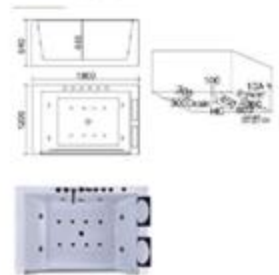

# Elegant Bath Tubs

Creating innovative bath ware solutions

[info@utctradingllc.com](mailto:info@utctradingllc.com)

Model: H-1800A  
SIZE: 1500x1500x700mm  
1800x1800x700mm

Model: H-1800B  
SIZE: 1500x1500x700mm  
1800x1800x700mm

Model: H-1812  
SIZE: 1800x1200x600mm

**Model: H-1812** (H型) (H型)  
 SIZE: 1800x1200x640mm  
 Left/Right Skirt

**Model: H-1702**  
 SIZE: 1700x800x600mm

**Model: H-1701**  
 SIZE: 1700x800x800mm

**Model: H-1683**  
 SIZE: 1500x850x600mm  
 1600x850x600mm  
 1700x850x600mm  
 Left/Right Skirt

**Model: H-1700**  
 SIZE: 1700x600x800mm

**Model: H-1690**  
 SIZE: 1600x600x850mm  
 Left/Right Skirt

**Model: H-1820**  
 SIZE: 1900x1300x780mm  
 Left Skirt  
 SIZE: 1700x1200x780mm  
 Left/Right Skirt

**Model: H-008**  
 SIZE: 1700x1200x690mm  
 Left/Right Skirt

**Model: H-1820A**  
 SIZE: 1900x1000x720mm  
 Left/Right Skirt  
 1100x900x700mm of B

**Model: H-1716**  
 SIZE: 1700x900x660mm

**Model: H-1816**  
 SIZE: 1800x1530x550mm  
 Left/Right Skirt