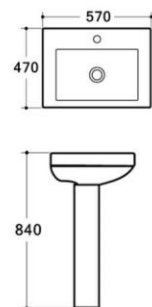

6220
280*310*870mm
-
Pedestal Basin
Fixing to the wall

6225
450*450*840mm
-
Pedestal Basin
Fixing to the wall

6226
500*460*880mm
-
Pedestal Basin
Fixing to the wall

6221
320*285*870mm
-
Pedestal Basin
Fixing to the wall

6222
400*400*600mm
-
Pedestal Basin
Fixing to the wall

6227
395*395*820mm
-
Pedestal Basin
Fixing to the wall

PEDESTAL BASIN

PEDESTAL BASIN

6000
485*415*785mm
-
Pedestal Basin
Fixing to the wall

6003
560*420*810mm
-
Pedestal Basin
Fixing to the wall

6006
650*500*835mm
-
Pedestal Basin
Fixing to the wall

8006B
660*480*820mm
-
Pedestal Basin
Fixing to the wall

6007
570*470*840mm
-
Pedestal Basin
Fixing to the wall

6008
620*480*540mm
-
Basin With
Semi - pedestal

WALL-HUNG BASIN

9500
565*490*380mm
-
Wall-hung Basin
Wall-hung Installation

9501
540*450*350mm
-
Wall-hung Basin
Wall-hung Installation

9502
520*460*380mm
-
Wall-hung Basin
Wall-hung Installation

9503
530*440*360mm
-
Wall-hung Basin
Wall-hung Installation