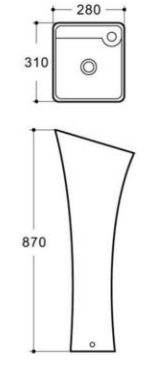

6210
475*470*830mm
-
Pedestal Basin
Fixing to the wall

6211
460*460*820mm
-
Pedestal Basin
Fixing to the wall

6213
500*380*820mm
-
Pedestal Basin
Fixing to the wall

PEDESTAL BASIN

6217
405*405*820mm
-
Pedestal Basin
Fixing to the wall

6218
465*465*980mm
-
Pedestal Basin
Fixing to the wall

6223
450*450*810mm
-
Pedestal Basin
Fixing to the wall

6224
410*410*830mm
-
Pedestal Basin
Fixing to the wall

6219
330*330*840mm
-
Pedestal Basin
Fixing to the wall

6220
280*310*870mm
-
Pedestal Basin
Fixing to the wall

6225
450*450*840mm
-
Pedestal Basin
Fixing to the wall

6226
500*460*880mm
-
Pedestal Basin
Fixing to the wall

6221
320*285*870mm
-
Pedestal Basin
Fixing to the wall

6222
400*400*600mm
-
Pedestal Basin
Fixing to the wall

6227
395*395*820mm
-
Pedestal Basin
Fixing to the wall

PEDESTAL BASIN

PEDESTAL BASIN

6000
485*415*785mm
-
Pedestal Basin
Fixing to the wall

6003
560*420*810mm
-
Pedestal Basin
Fixing to the wall