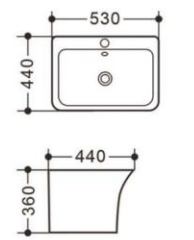

6222
400*400*600mm
-
Pedestal Basin
Fixing to the wall

6227
395*395*820mm
-
Pedestal Basin
Fixing to the wall

PEDESTAL BASIN

PEDESTAL BASIN

6000
485*415*785mm
-
Pedestal Basin
Fixing to the wall

6003
560*420*810mm
-
Pedestal Basin
Fixing to the wall

6006
650*500*835mm
-
Pedestal Basin
Fixing to the wall

8006B
660*480*820mm
-
Pedestal Basin
Fixing to the wall

6007
570*470*840mm
-
Pedestal Basin
Fixing to the wall

6008
620*480*540mm
-
Basin With
Semi - pedestal

WALL-HUNG BASIN

9500
565*490*380mm
-
Wall-hung Basin
Wall-hung Installation

9501
540*450*350mm
-
Wall-hung Basin
Wall-hung Installation

9502
520*460*380mm
-
Wall-hung Basin
Wall-hung Installation

9503
530*440*360mm
-
Wall-hung Basin
Wall-hung Installation

9504
490*450*340mm
-
Wall-hung Basin
Wall-hung Installation

9505
470*460*370mm
-
Wall-hung Basin
Wall-hung Installation

9506
530*440*360mm
-
Wall-hung Basin
Wall-hung Installation

9507
520*420*370mm
-
Wall-hung Basin
Wall-hung Installation