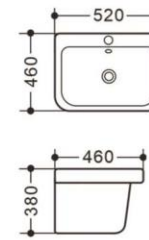

6222
400*400*600mm
-
Pedestal Basin
Fixing to the wall

6227
395*395*820mm
-
Pedestal Basin
Fixing to the wall

PEDESTAL BASIN

PEDESTAL BASIN

6000
485*415*785mm
-
Pedestal Basin
Fixing to the wall

6003
560*420*810mm
-
Pedestal Basin
Fixing to the wall

6006
650*500*835mm
-
Pedestal Basin
Fixing to the wall

8006B
660*480*820mm
-
Pedestal Basin
Fixing to the wall

6007
570*470*840mm
-
Pedestal Basin
Fixing to the wall

6008
620*480*540mm
-
Basin With
Semi - pedestal

WALL-HUNG BASIN

9500
565*490*380mm
-
Wall-hung Basin
Wall-hung Installation

9501
540*450*350mm
-
Wall-hung Basin
Wall-hung Installation

9502
520*460*380mm
-
Wall-hung Basin
Wall-hung Installation

9503
530*440*360mm
-
Wall-hung Basin
Wall-hung Installation

9504
490*450*340mm
-
Wall-hung Basin
Wall-hung Installation

9505
470*460*370mm
-
Wall-hung Basin
Wall-hung Installation

9506
530*440*360mm
-
Wall-hung Basin
Wall-hung Installation

9507
520*420*370mm
-
Wall-hung Basin
Wall-hung Installation