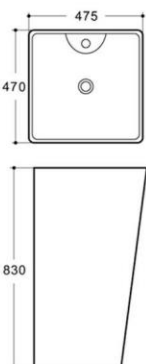

Basin

Simple & Extraordinary

Pedestal basin

Simple and extraordinary

PEDESTAL BASIN

6205
540*480*810mm
-
Pedestal Basin
Fixing to the wall

6207
490*490*820mm
-
Pedestal Basin
Fixing to the wall

6209
460*440*820mm
-
Pedestal Basin
Fixing to the wall

6210
475*470*830mm
-
Pedestal Basin
Fixing to the wall

6211
460*460*820mm
-
Pedestal Basin
Fixing to the wall

6213
500*380*820mm
-
Pedestal Basin
Fixing to the wall

PEDESTAL BASIN

6217
405*405*820mm
-
Pedestal Basin
Fixing to the wall

6218
465*465*980mm
-
Pedestal Basin
Fixing to the wall

6223
450*450*810mm
-
Pedestal Basin
Fixing to the wall

6224
410*410*830mm
-
Pedestal Basin
Fixing to the wall

6219
330*330*840mm
-
Pedestal Basin
Fixing to the wall

6006
650*500*835mm
-
Pedestal Basin
Fixing to the wall

8006B
660*480*820mm
-
Pedestal Basin
Fixing to the wall

6007
570*470*840mm
-
Pedestal Basin
Fixing to the wall

6008
620*480*540mm
-
Basin With
Semi - pedestal