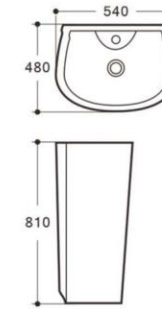

Basin

Simple & Extraordinary

Pedestal basin

Simple and extraordinary

PEDESTAL BASIN

6205
540*480*810mm
-
Pedestal Basin
Fixing to the wall

6207
490*490*820mm
-
Pedestal Basin
Fixing to the wall

6209
460*440*820mm
-
Pedestal Basin
Fixing to the wall

6210
475*470*830mm
-
Pedestal Basin
Fixing to the wall

6211
460*460*820mm
-
Pedestal Basin
Fixing to the wall

6213
500*380*820mm
-
Pedestal Basin
Fixing to the wall

PEDESTAL BASIN

6217
405*405*820mm
-
Pedestal Basin
Fixing to the wall

6218
465*465*980mm
-
Pedestal Basin
Fixing to the wall

6223
450*450*810mm
-
Pedestal Basin
Fixing to the wall

6224
410*410*830mm
-
Pedestal Basin
Fixing to the wall

6219
330*330*840mm
-
Pedestal Basin
Fixing to the wall

9504
490*450*340mm
-
Wall-hung Basin
Wall-hung Installation

9505
470*460*370mm
-
Wall-hung Basin
Wall-hung Installation

9506
530*440*360mm
-
Wall-hung Basin
Wall-hung Installation

9507
520*420*370mm
-
Wall-hung Basin
Wall-hung Installation