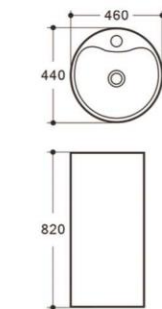

Basin

Simple & Extraordinary

Pedestal basin

Simple and extraordinary

PEDESTAL BASIN

6205
540*480*810mm
-
Pedestal Basin
Fixing to the wall

6207
490*490*820mm
-
Pedestal Basin
Fixing to the wall

6209
460*440*820mm
-
Pedestal Basin
Fixing to the wall

6210
475*470*830mm
-
Pedestal Basin
Fixing to the wall

6211
460*460*820mm
-
Pedestal Basin
Fixing to the wall

6213
500*380*820mm
-
Pedestal Basin
Fixing to the wall

PEDESTAL BASIN

6217
405*405*820mm
-
Pedestal Basin
Fixing to the wall

6006
650*500*835mm
-
Pedestal Basin
Fixing to the wall

8006B
660*480*820mm
-
Pedestal Basin
Fixing to the wall

6007
570*470*840mm
-
Pedestal Basin
Fixing to the wall

6008
620*480*540mm
-
Basin With
Semi - pedestal

9504
490*450*340mm
-
Wall-hung Basin
Wall-hung Installation

9505
470*460*370mm
-
Wall-hung Basin
Wall-hung Installation

9506
530*440*360mm
-
Wall-hung Basin
Wall-hung Installation

9507
520*420*370mm
-
Wall-hung Basin
Wall-hung Installation