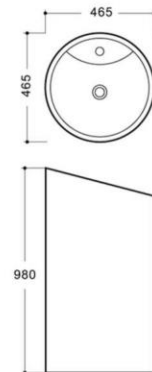

Basin

Simple & Extraordinary

Pedestal basin

Simple and extraordinary

PEDESTAL BASIN

6205
540*480*810mm
-
Pedestal Basin
Fixing to the wall

6207
490*490*820mm
-
Pedestal Basin
Fixing to the wall

6209
460*440*820mm
-
Pedestal Basin
Fixing to the wall

6210
475*470*830mm
-
Pedestal Basin
Fixing to the wall

6211
460*460*820mm
-
Pedestal Basin
Fixing to the wall

6213
500*380*820mm
-
Pedestal Basin
Fixing to the wall

PEDESTAL BASIN

6217
405*405*820mm
-
Pedestal Basin
Fixing to the wall

6218
465*465*980mm
-
Pedestal Basin
Fixing to the wall

6223
450*450*810mm
-
Pedestal Basin
Fixing to the wall

6224
410*410*830mm
-
Pedestal Basin
Fixing to the wall

6219
330*330*840mm
-
Pedestal Basin
Fixing to the wall

6220
280*310*870mm
-
Pedestal Basin
Fixing to the wall

6225
450*450*840mm
-
Pedestal Basin
Fixing to the wall

6226
500*460*880mm
-
Pedestal Basin
Fixing to the wall

6221
320*285*870mm
-
Pedestal Basin
Fixing to the wall