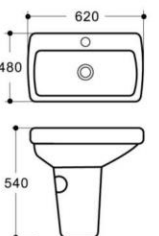

6222
400*400*600mm
-
Pedestal Basin
Fixing to the wall

6227
395*395*820mm
-
Pedestal Basin
Fixing to the wall

PEDESTAL BASIN

PEDESTAL BASIN

6000
485*415*785mm
-
Pedestal Basin
Fixing to the wall

6003
560*420*810mm
-
Pedestal Basin
Fixing to the wall

6006
650*500*835mm
-
Pedestal Basin
Fixing to the wall

8006B
660*480*820mm
-
Pedestal Basin
Fixing to the wall

6007
570*470*840mm
-
Pedestal Basin
Fixing to the wall

6008
620*480*540mm
-
Basin With
Semi - pedestal

WALL-HUNG BASIN

9500
565*490*380mm
-
Wall-hung Basin
Wall-hung Installation

9501
540*450*350mm
-
Wall-hung Basin
Wall-hung Installation

9502
520*460*380mm
-
Wall-hung Basin
Wall-hung Installation

9503
530*440*360mm
-
Wall-hung Basin
Wall-hung Installation

9504
490*450*340mm
-
Wall-hung Basin
Wall-hung Installation

9505
470*460*370mm
-
Wall-hung Basin
Wall-hung Installation

9506
530*440*360mm
-
Wall-hung Basin
Wall-hung Installation

9507
520*420*370mm
-
Wall-hung Basin
Wall-hung Installation