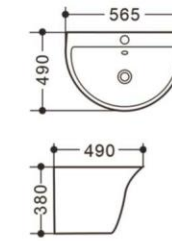

6222
400*400*600mm
-
Pedestal Basin
Fixing to the wall

6227
395*395*820mm
-
Pedestal Basin
Fixing to the wall

PEDESTAL BASIN

PEDESTAL BASIN

6000
485*415*785mm
-
Pedestal Basin
Fixing to the wall

6003
560*420*810mm
-
Pedestal Basin
Fixing to the wall

6006
650*500*835mm
-
Pedestal Basin
Fixing to the wall

8006B
660*480*820mm
-
Pedestal Basin
Fixing to the wall

6007
570*470*840mm
-
Pedestal Basin
Fixing to the wall

6008
620*480*540mm
-
Basin With
Semi - pedestal

WALL-HUNG BASIN

9500
565*490*380mm
-
Wall-hung Basin
Wall-hung Installation

9501
540*450*350mm
-
Wall-hung Basin
Wall-hung Installation

9502
520*460*380mm
-
Wall-hung Basin
Wall-hung Installation

9503
530*440*360mm
-
Wall-hung Basin
Wall-hung Installation

9504
490*450*340mm
-
Wall-hung Basin
Wall-hung Installation

9505
470*460*370mm
-
Wall-hung Basin
Wall-hung Installation

9506
530*440*360mm
-
Wall-hung Basin
Wall-hung Installation

9507
520*420*370mm
-
Wall-hung Basin
Wall-hung Installation