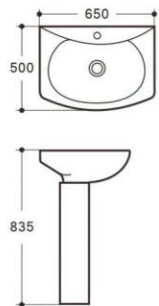

6220
280*310*870mm
-
Pedestal Basin
Fixing to the wall

6225
450*450*840mm
-
Pedestal Basin
Fixing to the wall

6226
500*460*880mm
-
Pedestal Basin
Fixing to the wall

6221
320*285*870mm
-
Pedestal Basin
Fixing to the wall

6222
400*400*600mm
-
Pedestal Basin
Fixing to the wall

6227
395*395*820mm
-
Pedestal Basin
Fixing to the wall

PEDESTAL BASIN

PEDESTAL BASIN

6000
485*415*785mm
-
Pedestal Basin
Fixing to the wall

6003
560*420*810mm
-
Pedestal Basin
Fixing to the wall

6006
650*500*835mm
-
Pedestal Basin
Fixing to the wall

8006B
660*480*820mm
-
Pedestal Basin
Fixing to the wall

6007
570*470*840mm
-
Pedestal Basin
Fixing to the wall

6008
620*480*540mm
-
Basin With
Semi - pedestal

WALL-HUNG BASIN

9500
565*490*380mm
-
Wall-hung Basin
Wall-hung Installation

9501
540*450*350mm
-
Wall-hung Basin
Wall-hung Installation

9502
520*460*380mm
-
Wall-hung Basin
Wall-hung Installation

9503
530*440*360mm
-
Wall-hung Basin
Wall-hung Installation