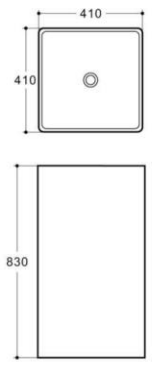

Basin

Simple & Extraordinary

Pedestal basin

Simple and extraordinary

PEDESTAL BASIN

6205
540*480*810mm
-
Pedestal Basin
Fixing to the wall

6207
490*490*820mm
-
Pedestal Basin
Fixing to the wall

6209
460*440*820mm
-
Pedestal Basin
Fixing to the wall

6210
475*470*830mm
-
Pedestal Basin
Fixing to the wall

6211
460*460*820mm
-
Pedestal Basin
Fixing to the wall

6213
500*380*820mm
-
Pedestal Basin
Fixing to the wall

PEDESTAL BASIN

6217
405*405*820mm
-
Pedestal Basin
Fixing to the wall

6218
465*465*980mm
-
Pedestal Basin
Fixing to the wall

6223
450*450*810mm
-
Pedestal Basin
Fixing to the wall

6224
410*410*830mm
-
Pedestal Basin
Fixing to the wall

6219
330*330*840mm
-
Pedestal Basin
Fixing to the wall

9504
490*450*340mm
-
Wall-hung Basin
Wall-hung Installation

9505
470*460*370mm
-
Wall-hung Basin
Wall-hung Installation

9506
530*440*360mm
-
Wall-hung Basin
Wall-hung Installation

9507
520*420*370mm
-
Wall-hung Basin
Wall-hung Installation