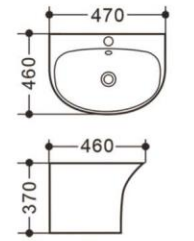

6222
400*400*600mm
-
Pedestal Basin
Fixing to the wall

6227
395*395*820mm
-
Pedestal Basin
Fixing to the wall

PEDESTAL BASIN

PEDESTAL BASIN

6000
485*415*785mm
-
Pedestal Basin
Fixing to the wall

6003
560*420*810mm
-
Pedestal Basin
Fixing to the wall

6006
650*500*835mm
-
Pedestal Basin
Fixing to the wall

8006B
660*480*820mm
-
Pedestal Basin
Fixing to the wall

6007
570*470*840mm
-
Pedestal Basin
Fixing to the wall

6008
620*480*540mm
-
Basin With
Semi - pedestal

WALL-HUNG BASIN

9500
565*490*380mm
-
Wall-hung Basin
Wall-hung Installation

9501
540*450*350mm
-
Wall-hung Basin
Wall-hung Installation

9502
520*460*380mm
-
Wall-hung Basin
Wall-hung Installation

9503
530*440*360mm
-
Wall-hung Basin
Wall-hung Installation

9504
490*450*340mm
-
Wall-hung Basin
Wall-hung Installation

9505
470*460*370mm
-
Wall-hung Basin
Wall-hung Installation

9506
530*440*360mm
-
Wall-hung Basin
Wall-hung Installation

9507
520*420*370mm
-
Wall-hung Basin
Wall-hung Installation