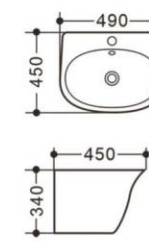

6222
400*400*600mm
-
Pedestal Basin
Fixing to the wall

6227
395*395*820mm
-
Pedestal Basin
Fixing to the wall

PEDESTAL BASIN

PEDESTAL BASIN

6000
485*415*785mm
-
Pedestal Basin
Fixing to the wall

6003
560*420*810mm
-
Pedestal Basin
Fixing to the wall

6006
650*500*835mm
-
Pedestal Basin
Fixing to the wall

8006B
660*480*820mm
-
Pedestal Basin
Fixing to the wall

6007
570*470*840mm
-
Pedestal Basin
Fixing to the wall

6008
620*480*540mm
-
Basin With
Semi - pedestal

WALL-HUNG BASIN

9500
565*490*380mm
-
Wall-hung Basin
Wall-hung Installation

9501
540*450*350mm
-
Wall-hung Basin
Wall-hung Installation

9502
520*460*380mm
-
Wall-hung Basin
Wall-hung Installation

9503
530*440*360mm
-
Wall-hung Basin
Wall-hung Installation

9504
490*450*340mm
-
Wall-hung Basin
Wall-hung Installation

9505
470*460*370mm
-
Wall-hung Basin
Wall-hung Installation

9506
530*440*360mm
-
Wall-hung Basin
Wall-hung Installation

9507
520*420*370mm
-
Wall-hung Basin
Wall-hung Installation