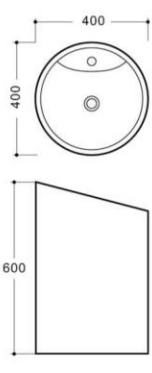

6218
465*465*980mm
-
Pedestal Basin
Fixing to the wall

6223
450*450*810mm
-
Pedestal Basin
Fixing to the wall

6224
410*410*830mm
-
Pedestal Basin
Fixing to the wall

6219
330*330*840mm
-
Pedestal Basin
Fixing to the wall

6220
280*310*870mm
-
Pedestal Basin
Fixing to the wall

6225
450*450*840mm
-
Pedestal Basin
Fixing to the wall

6226
500*460*880mm
-
Pedestal Basin
Fixing to the wall

6221
320*285*870mm
-
Pedestal Basin
Fixing to the wall

6222
400*400*600mm
-
Pedestal Basin
Fixing to the wall

6227
395*395*820mm
-
Pedestal Basin
Fixing to the wall

PEDESTAL BASIN

PEDESTAL BASIN

6000
485*415*785mm
-
Pedestal Basin
Fixing to the wall

6003
560*420*810mm
-
Pedestal Basin
Fixing to the wall

6006
650*500*835mm
-
Pedestal Basin
Fixing to the wall

8006B
660*480*820mm
-
Pedestal Basin
Fixing to the wall

6007
570*470*840mm
-
Pedestal Basin
Fixing to the wall

6008
620*480*540mm
-
Basin With
Semi - pedestal