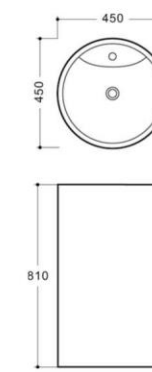

Basin

Simple & Extraordinary

Pedestal basin

Simple and extraordinary

PEDESTAL BASIN

6205
540*480*810mm
-
Pedestal Basin
Fixing to the wall

6207
490*490*820mm
-
Pedestal Basin
Fixing to the wall

6209
460*440*820mm
-
Pedestal Basin
Fixing to the wall

6210
475*470*830mm
-
Pedestal Basin
Fixing to the wall

6211
460*460*820mm
-
Pedestal Basin
Fixing to the wall

6213
500*380*820mm
-
Pedestal Basin
Fixing to the wall

PEDESTAL BASIN

6217
405*405*820mm
-
Pedestal Basin
Fixing to the wall

6218
465*465*980mm
-
Pedestal Basin
Fixing to the wall

6223
450*450*810mm
-
Pedestal Basin
Fixing to the wall

6224
410*410*830mm
-
Pedestal Basin
Fixing to the wall

6219
330*330*840mm
-
Pedestal Basin
Fixing to the wall

9504
490*450*340mm
-
Wall-hung Basin
Wall-hung Installation

9505
470*460*370mm
-
Wall-hung Basin
Wall-hung Installation

9506
530*440*360mm
-
Wall-hung Basin
Wall-hung Installation

9507
520*420*370mm
-
Wall-hung Basin
Wall-hung Installation