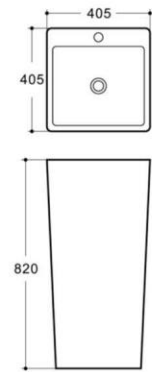

Basin

Simple & Extraordinary

Pedestal basin

Simple and extraordinary

PEDESTAL BASIN

6205
540*480*810mm
-
Pedestal Basin
Fixing to the wall

6207
490*490*820mm
-
Pedestal Basin
Fixing to the wall

6209
460*440*820mm
-
Pedestal Basin
Fixing to the wall

6210
475*470*830mm
-
Pedestal Basin
Fixing to the wall

6211
460*460*820mm
-
Pedestal Basin
Fixing to the wall

6213
500*380*820mm
-
Pedestal Basin
Fixing to the wall

PEDESTAL BASIN

6217
405*405*820mm
-
Pedestal Basin
Fixing to the wall

6218
465*465*980mm
-
Pedestal Basin
Fixing to the wall

6223
450*450*810mm
-
Pedestal Basin
Fixing to the wall

6224
410*410*830mm
-
Pedestal Basin
Fixing to the wall

6219
330*330*840mm
-
Pedestal Basin
Fixing to the wall

6220
280*310*870mm
-
Pedestal Basin
Fixing to the wall

6225
450*450*840mm
-
Pedestal Basin
Fixing to the wall

6226
500*460*880mm
-
Pedestal Basin
Fixing to the wall

6221
320*285*870mm
-
Pedestal Basin
Fixing to the wall