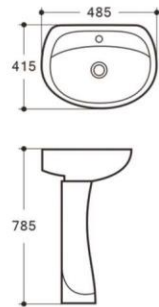

6220
280*310*870mm
-
Pedestal Basin
Fixing to the wall

6225
450*450*840mm
-
Pedestal Basin
Fixing to the wall

6226
500*460*880mm
-
Pedestal Basin
Fixing to the wall

6221
320*285*870mm
-
Pedestal Basin
Fixing to the wall

6222
400*400*600mm
-
Pedestal Basin
Fixing to the wall

6227
395*395*820mm
-
Pedestal Basin
Fixing to the wall

PEDESTAL BASIN

PEDESTAL BASIN

6000
485*415*785mm
-
Pedestal Basin
Fixing to the wall

6003
560*420*810mm
-
Pedestal Basin
Fixing to the wall

6006
650*500*835mm
-
Pedestal Basin
Fixing to the wall

8006B
660*480*820mm
-
Pedestal Basin
Fixing to the wall

6007
570*470*840mm
-
Pedestal Basin
Fixing to the wall

6008
620*480*540mm
-
Basin With
Semi - pedestal

WALL-HUNG BASIN

9500
565*490*380mm
-
Wall-hung Basin
Wall-hung Installation

9501
540*450*350mm
-
Wall-hung Basin
Wall-hung Installation

9502
520*460*380mm
-
Wall-hung Basin
Wall-hung Installation

9503
530*440*360mm
-
Wall-hung Basin
Wall-hung Installation