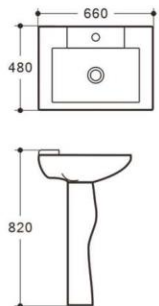

6220
280*310*870mm
-
Pedestal Basin
Fixing to the wall

6225
450*450*840mm
-
Pedestal Basin
Fixing to the wall

6226
500*460*880mm
-
Pedestal Basin
Fixing to the wall

6221
320*285*870mm
-
Pedestal Basin
Fixing to the wall

6222
400*400*600mm
-
Pedestal Basin
Fixing to the wall

6227
395*395*820mm
-
Pedestal Basin
Fixing to the wall

PEDESTAL BASIN

PEDESTAL BASIN

6000
485*415*785mm
-
Pedestal Basin
Fixing to the wall

6003
560*420*810mm
-
Pedestal Basin
Fixing to the wall

6006
650*500*835mm
-
Pedestal Basin
Fixing to the wall

8006B
660*480*820mm
-
Pedestal Basin
Fixing to the wall

6007
570*470*840mm
-
Pedestal Basin
Fixing to the wall

6008
620*480*540mm
-
Basin With
Semi - pedestal

WALL-HUNG BASIN

9500
565*490*380mm
-
Wall-hung Basin
Wall-hung Installation

9501
540*450*350mm
-
Wall-hung Basin
Wall-hung Installation

9502
520*460*380mm
-
Wall-hung Basin
Wall-hung Installation

9503
530*440*360mm
-
Wall-hung Basin
Wall-hung Installation