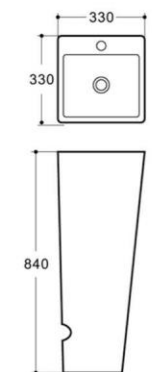

6210
475*470*830mm
-
Pedestal Basin
Fixing to the wall

6211
460*460*820mm
-
Pedestal Basin
Fixing to the wall

6213
500*380*820mm
-
Pedestal Basin
Fixing to the wall

PEDESTAL BASIN

6217
405*405*820mm
-
Pedestal Basin
Fixing to the wall

6218
465*465*980mm
-
Pedestal Basin
Fixing to the wall

6223
450*450*810mm
-
Pedestal Basin
Fixing to the wall

6224
410*410*830mm
-
Pedestal Basin
Fixing to the wall

6219
330*330*840mm
-
Pedestal Basin
Fixing to the wall

6220
280*310*870mm
-
Pedestal Basin
Fixing to the wall

6225
450*450*840mm
-
Pedestal Basin
Fixing to the wall

6226
500*460*880mm
-
Pedestal Basin
Fixing to the wall

6221
320*285*870mm
-
Pedestal Basin
Fixing to the wall

6222
400*400*600mm
-
Pedestal Basin
Fixing to the wall

6227
395*395*820mm
-
Pedestal Basin
Fixing to the wall

PEDESTAL BASIN

PEDESTAL BASIN

6000
485*415*785mm
-
Pedestal Basin
Fixing to the wall

6003
560*420*810mm
-
Pedestal Basin
Fixing to the wall