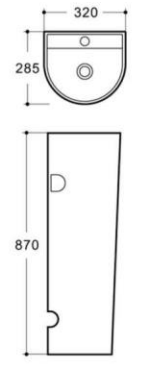

6218
465*465*980mm
-
Pedestal Basin
Fixing to the wall

6223
450*450*810mm
-
Pedestal Basin
Fixing to the wall

6224
410*410*830mm
-
Pedestal Basin
Fixing to the wall

6219
330*330*840mm
-
Pedestal Basin
Fixing to the wall

6220
280*310*870mm
-
Pedestal Basin
Fixing to the wall

6225
450*450*840mm
-
Pedestal Basin
Fixing to the wall

6226
500*460*880mm
-
Pedestal Basin
Fixing to the wall

6221
320*285*870mm
-
Pedestal Basin
Fixing to the wall

6222
400*400*600mm
-
Pedestal Basin
Fixing to the wall

6227
395*395*820mm
-
Pedestal Basin
Fixing to the wall

PEDESTAL BASIN

PEDESTAL BASIN

6000
485*415*785mm
-
Pedestal Basin
Fixing to the wall

6003
560*420*810mm
-
Pedestal Basin
Fixing to the wall

6006
650*500*835mm
-
Pedestal Basin
Fixing to the wall

8006B
660*480*820mm
-
Pedestal Basin
Fixing to the wall

6007
570*470*840mm
-
Pedestal Basin
Fixing to the wall

6008
620*480*540mm
-
Basin With
Semi - pedestal