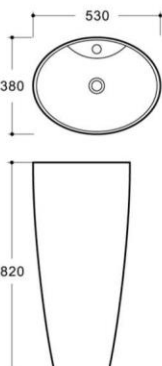

Basin

Simple & Extraordinary

Pedestal basin

Simple and extraordinary

PEDESTAL BASIN

6205
540*480*810mm
-
Pedestal Basin
Fixing to the wall

6207
490*490*820mm
-
Pedestal Basin
Fixing to the wall

6209
460*440*820mm
-
Pedestal Basin
Fixing to the wall

6210
475*470*830mm
-
Pedestal Basin
Fixing to the wall

6211
460*460*820mm
-
Pedestal Basin
Fixing to the wall

6213
500*380*820mm
-
Pedestal Basin
Fixing to the wall

PEDESTAL BASIN

6217
405*405*820mm
-
Pedestal Basin
Fixing to the wall

6218
465*465*980mm
-
Pedestal Basin
Fixing to the wall

6223
450*450*810mm
-
Pedestal Basin
Fixing to the wall

6224
410*410*830mm
-
Pedestal Basin
Fixing to the wall

6219
330*330*840mm
-
Pedestal Basin
Fixing to the wall

9504
490*450*340mm
-
Wall-hung Basin
Wall-hung Installation

9505
470*460*370mm
-
Wall-hung Basin
Wall-hung Installation

9506
530*440*360mm
-
Wall-hung Basin
Wall-hung Installation

9507
520*420*370mm
-
Wall-hung Basin
Wall-hung Installation