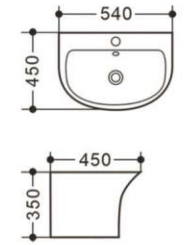

6222
400*400*600mm
-
Pedestal Basin
Fixing to the wall

6227
395*395*820mm
-
Pedestal Basin
Fixing to the wall

PEDESTAL BASIN

PEDESTAL BASIN

6000
485*415*785mm
-
Pedestal Basin
Fixing to the wall

6003
560*420*810mm
-
Pedestal Basin
Fixing to the wall

6006
650*500*835mm
-
Pedestal Basin
Fixing to the wall

8006B
660*480*820mm
-
Pedestal Basin
Fixing to the wall

6007
570*470*840mm
-
Pedestal Basin
Fixing to the wall

6008
620*480*540mm
-
Basin With
Semi - pedestal

WALL-HUNG BASIN

9500
565*490*380mm
-
Wall-hung Basin
Wall-hung Installation

9501
540*450*350mm
-
Wall-hung Basin
Wall-hung Installation

9502
520*460*380mm
-
Wall-hung Basin
Wall-hung Installation

9503
530*440*360mm
-
Wall-hung Basin
Wall-hung Installation

9504
490*450*340mm
-
Wall-hung Basin
Wall-hung Installation

9505
470*460*370mm
-
Wall-hung Basin
Wall-hung Installation

9506
530*440*360mm
-
Wall-hung Basin
Wall-hung Installation

9507
520*420*370mm
-
Wall-hung Basin
Wall-hung Installation