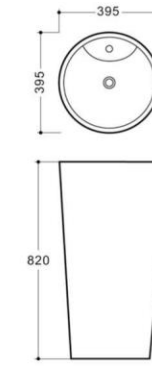

6218
465*465*980mm
-
Pedestal Basin
Fixing to the wall

6223
450*450*810mm
-
Pedestal Basin
Fixing to the wall

6224
410*410*830mm
-
Pedestal Basin
Fixing to the wall

6219
330*330*840mm
-
Pedestal Basin
Fixing to the wall

6220
280*310*870mm
-
Pedestal Basin
Fixing to the wall

6225
450*450*840mm
-
Pedestal Basin
Fixing to the wall

6226
500*460*880mm
-
Pedestal Basin
Fixing to the wall

6221
320*285*870mm
-
Pedestal Basin
Fixing to the wall

6222
400*400*600mm
-
Pedestal Basin
Fixing to the wall

6227
395*395*820mm
-
Pedestal Basin
Fixing to the wall

PEDESTAL BASIN

PEDESTAL BASIN

6000
485*415*785mm
-
Pedestal Basin
Fixing to the wall

6003
560*420*810mm
-
Pedestal Basin
Fixing to the wall

6006
650*500*835mm
-
Pedestal Basin
Fixing to the wall

8006B
660*480*820mm
-
Pedestal Basin
Fixing to the wall

6007
570*470*840mm
-
Pedestal Basin
Fixing to the wall

6008
620*480*540mm
-
Basin With
Semi - pedestal