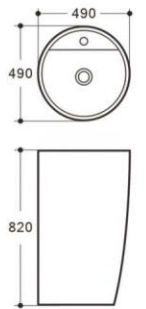

Basin

Simple & Extraordinary

Pedestal basin

Simple and extraordinary

PEDESTAL BASIN

6205
540*480*810mm
-
Pedestal Basin
Fixing to the wall

6207
490*490*820mm
-
Pedestal Basin
Fixing to the wall

6209
460*440*820mm
-
Pedestal Basin
Fixing to the wall

6210
475*470*830mm
-
Pedestal Basin
Fixing to the wall

6211
460*460*820mm
-
Pedestal Basin
Fixing to the wall

6213
500*380*820mm
-
Pedestal Basin
Fixing to the wall

PEDESTAL BASIN

6217
405*405*820mm
-
Pedestal Basin
Fixing to the wall

6006
650*500*835mm
-
Pedestal Basin
Fixing to the wall

8006B
660*480*820mm
-
Pedestal Basin
Fixing to the wall

6007
570*470*840mm
-
Pedestal Basin
Fixing to the wall

6008
620*480*540mm
-
Basin With
Semi - pedestal

9504
490*450*340mm
-
Wall-hung Basin
Wall-hung Installation

9505
470*460*370mm
-
Wall-hung Basin
Wall-hung Installation

9506
530*440*360mm
-
Wall-hung Basin
Wall-hung Installation

9507
520*420*370mm
-
Wall-hung Basin
Wall-hung Installation