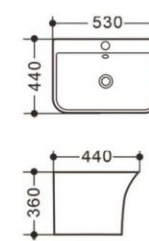

6222
400*400*600mm
-
Pedestal Basin
Fixing to the wall

6227
395*395*820mm
-
Pedestal Basin
Fixing to the wall

PEDESTAL BASIN

PEDESTAL BASIN

6000
485*415*785mm
-
Pedestal Basin
Fixing to the wall

6003
560*420*810mm
-
Pedestal Basin
Fixing to the wall

6006
650*500*835mm
-
Pedestal Basin
Fixing to the wall

8006B
660*480*820mm
-
Pedestal Basin
Fixing to the wall

6007
570*470*840mm
-
Pedestal Basin
Fixing to the wall

6008
620*480*540mm
-
Basin With
Semi - pedestal

WALL-HUNG BASIN

9500
565*490*380mm
-
Wall-hung Basin
Wall-hung Installation

9501
540*450*350mm
-
Wall-hung Basin
Wall-hung Installation

9502
520*460*380mm
-
Wall-hung Basin
Wall-hung Installation

9503
530*440*360mm
-
Wall-hung Basin
Wall-hung Installation

9504
490*450*340mm
-
Wall-hung Basin
Wall-hung Installation

9505
470*460*370mm
-
Wall-hung Basin
Wall-hung Installation

9506
530*440*360mm
-
Wall-hung Basin
Wall-hung Installation

9507
520*420*370mm
-
Wall-hung Basin
Wall-hung Installation