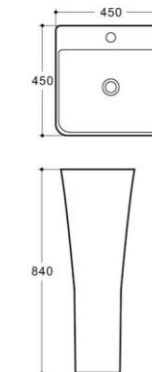

6210
475*470*830mm
-
Pedestal Basin
Fixing to the wall

6211
460*460*820mm
-
Pedestal Basin
Fixing to the wall

6213
500*380*820mm
-
Pedestal Basin
Fixing to the wall

PEDESTAL BASIN

6217
405*405*820mm
-
Pedestal Basin
Fixing to the wall

6218
465*465*980mm
-
Pedestal Basin
Fixing to the wall

6223
450*450*810mm
-
Pedestal Basin
Fixing to the wall

6224
410*410*830mm
-
Pedestal Basin
Fixing to the wall

6219
330*330*840mm
-
Pedestal Basin
Fixing to the wall

6220
280*310*870mm
-
Pedestal Basin
Fixing to the wall

6225
450*450*840mm
-
Pedestal Basin
Fixing to the wall

6226
500*460*880mm
-
Pedestal Basin
Fixing to the wall

6221
320*285*870mm
-
Pedestal Basin
Fixing to the wall

6222
400*400*600mm
-
Pedestal Basin
Fixing to the wall

6227
395*395*820mm
-
Pedestal Basin
Fixing to the wall

PEDESTAL BASIN

PEDESTAL BASIN

6000
485*415*785mm
-
Pedestal Basin
Fixing to the wall

6003
560*420*810mm
-
Pedestal Basin
Fixing to the wall