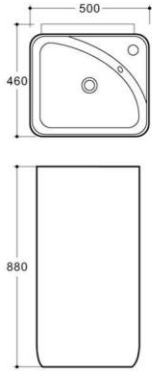

6210
475*470*830mm
-
Pedestal Basin
Fixing to the wall

6211
460*460*820mm
-
Pedestal Basin
Fixing to the wall

6213
500*380*820mm
-
Pedestal Basin
Fixing to the wall

PEDESTAL BASIN

6217
405*405*820mm
-
Pedestal Basin
Fixing to the wall

6218
465*465*980mm
-
Pedestal Basin
Fixing to the wall

6223
450*450*810mm
-
Pedestal Basin
Fixing to the wall

6224
410*410*830mm
-
Pedestal Basin
Fixing to the wall

6219
330*330*840mm
-
Pedestal Basin
Fixing to the wall

6220
280*310*870mm
-
Pedestal Basin
Fixing to the wall

6225
450*450*840mm
-
Pedestal Basin
Fixing to the wall

6226
500*460*880mm
-
Pedestal Basin
Fixing to the wall

6221
320*285*870mm
-
Pedestal Basin
Fixing to the wall

6222
400*400*600mm
-
Pedestal Basin
Fixing to the wall

6227
395*395*820mm
-
Pedestal Basin
Fixing to the wall

PEDESTAL BASIN

PEDESTAL BASIN

6000
485*415*785mm
-
Pedestal Basin
Fixing to the wall

6003
560*420*810mm
-
Pedestal Basin
Fixing to the wall