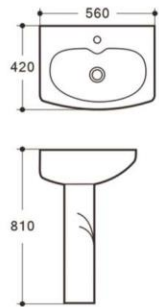

6220
280*310*870mm
-
Pedestal Basin
Fixing to the wall

6225
450*450*840mm
-
Pedestal Basin
Fixing to the wall

6226
500*460*880mm
-
Pedestal Basin
Fixing to the wall

6221
320*285*870mm
-
Pedestal Basin
Fixing to the wall

6222
400*400*600mm
-
Pedestal Basin
Fixing to the wall

6227
395*395*820mm
-
Pedestal Basin
Fixing to the wall

PEDESTAL BASIN

PEDESTAL BASIN

6000
485*415*785mm
-
Pedestal Basin
Fixing to the wall

6003
560*420*810mm
-
Pedestal Basin
Fixing to the wall

6006
650*500*835mm
-
Pedestal Basin
Fixing to the wall

8006B
660*480*820mm
-
Pedestal Basin
Fixing to the wall

6007
570*470*840mm
-
Pedestal Basin
Fixing to the wall

6008
620*480*540mm
-
Basin With
Semi - pedestal

WALL-HUNG BASIN

9500
565*490*380mm
-
Wall-hung Basin
Wall-hung Installation

9501
540*450*350mm
-
Wall-hung Basin
Wall-hung Installation

9502
520*460*380mm
-
Wall-hung Basin
Wall-hung Installation

9503
530*440*360mm
-
Wall-hung Basin
Wall-hung Installation