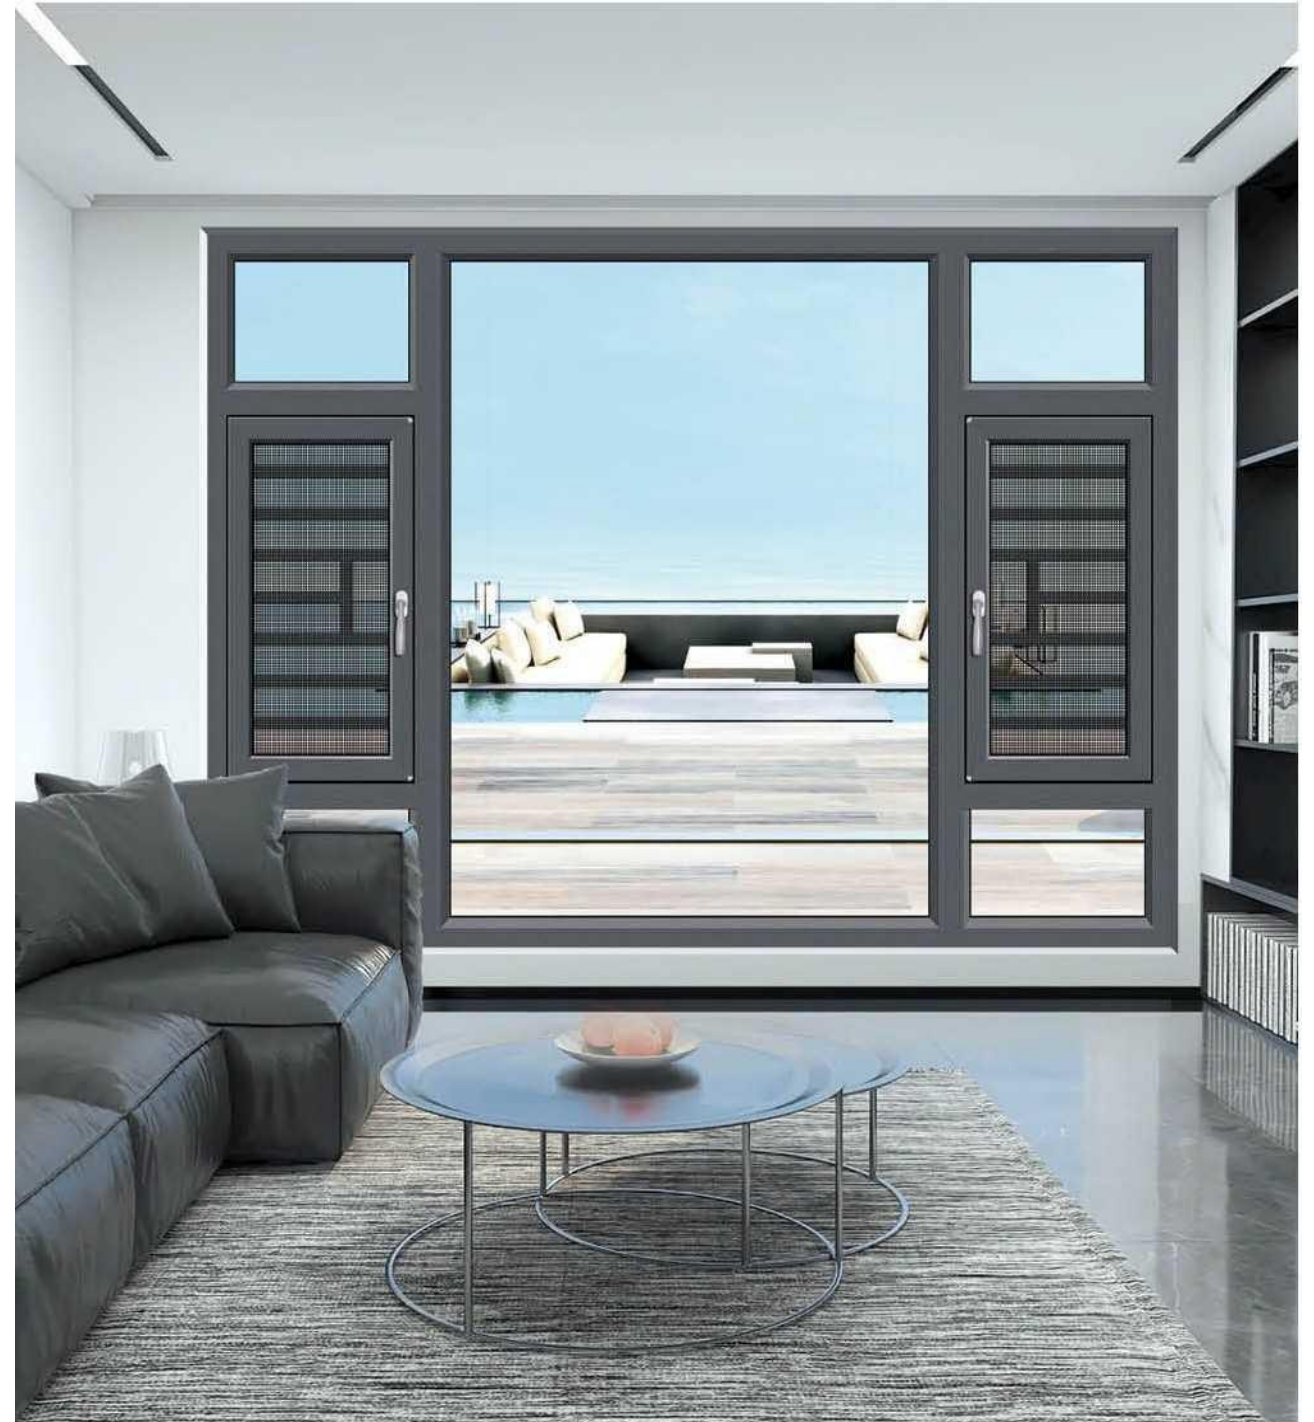

Know beauty by simplicity
Know your heart by quietness

Creative raw material, the outline of an imaginative space for dreaming