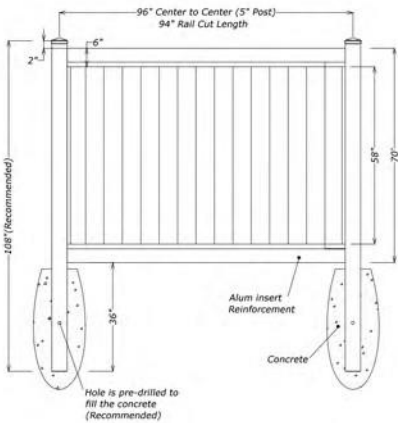

ZMPK001-S
Model No.:0244823305

10 White, Tan, Gray available on all, Co-extrusion only available on Privacy style. Actual colors may vary, contact us for more information.