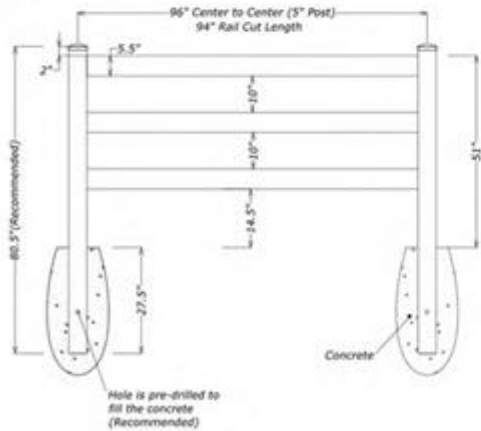

- 3 picket options available:
- 6"x7/8", 3"x7/8", 1 1/2"x7/8"
- Panels offered in 6' and 8' widths, and other size
- Made from high quality virgin vinyl raw materials

Post Cap

Picket Cap

Walk Gate
Model No.:06G642360

Drive Gate
Model No.:06G652360

16 White, Tan, Gray available on all, Co-extrusion only available on Privacy style. Actual colors may vary, contact us for more information.

RANCH FENCE FEATURES

- 1-1/2" x 5-1/2" rails
- 5" x 5" posts
- Available in 2, 3 & 4-rail and Crossbuck
- Offered in a variety of grades

Post Cap

ZMRH002
Model No. 025481500

ZMRH003
Model No. 025381500

Gates

Gates are offered in a wide variety of heights and widths, designed to complement all of our fence styles. Gates can be ordered fully assembled, or a gate kit can be provided for quick and easy installation to fit any size opening. High quality hardware is available with all gates to ensure your fence will keep working for years to come.
 * Double drive gates are available.