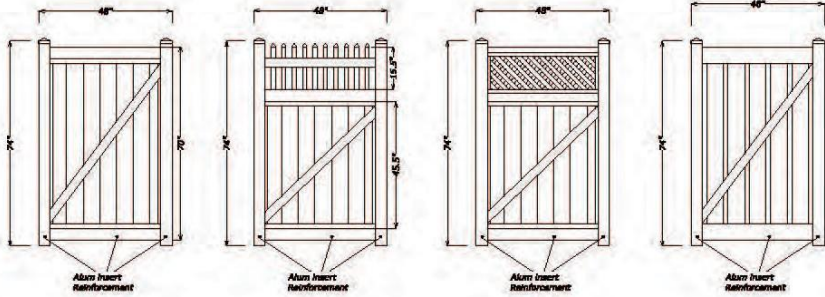

- 3 picket options available:
- 6"x7/8", 3"x7/8", 1 1/2"x7/8"
- Panels offered in 6' and 8' widths, and other size
- Made from high quality virgin vinyl raw materials

Post Cap

Picket Cap

Walk Gate
Model No.:06G642360

Drive Gate
Model No.:06G652360

16 White, Tan, Gray available on all, Co-extrusion only available on Privacy style. Actual colors may vary, contact us for more information.

RANCH FENCE FEATURES

- 1-1/2" x 5-1/2" rails
- 5" x 5" posts
- Available in 2, 3 & 4-rail and Crossbuck
- Offered in a variety of grades

Post Cap

ZMRH002
Model No. 025481500

ZMRH003
Model No. 025381500

Gates

Gates are offered in a wide variety of heights and widths, designed to complement all of our fence styles. Gates can be ordered fully assembled, or a gate kit can be provided for quick and easy installation to fit any size opening. High quality hardware is available with all gates to ensure your fence will keep working for years to come.
 * Double drive gates are available.