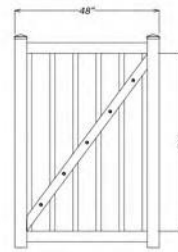

- 4 pocket rail options available:
 - 1-1/2" x 5-1/2", 1 3/4" x 5 1/2", 2" x 6" (reinforced bottom rail standard)
- 6" tongue and groove pickets, 11.3" available too
- Panels offered in 6' and 8' widths, and other size
- Pallet load and floor load available
- Made from high quality virgin vinyl raw materials
- 5+1 have three options

Post Cap

Picket Cap

ZMPK003-O
Model No.: 015682660PO

12 White, Tan, Gray available on all. Co-extrusion only available on Privacy style. Actual colors may vary, contact us for more information.

SEMI-PRIVACY FENCE FEATURES

- 3 picket options available:
- 6"x7/8", 3"x7/8", 1 1/2"x7/8"
- Panels offered in 6' and 8' widths, and other size
- Made from high quality virgin vinyl raw materials

Post Cap

Picket Cap

Walk Gate
Model No.:06G642360

Drive Gate
Model No.:06G652360

16 White, Tan, Gray available on all, Co-extrusion only available on Privacy style. Actual colors may vary, contact us for more information.

RANCH FENCE FEATURES

- 1-1/2" x 5-1/2" rails
- 5" x 5" posts
- Available in 2, 3 & 4-rail and Crossbuck
- Offered in a variety of grades