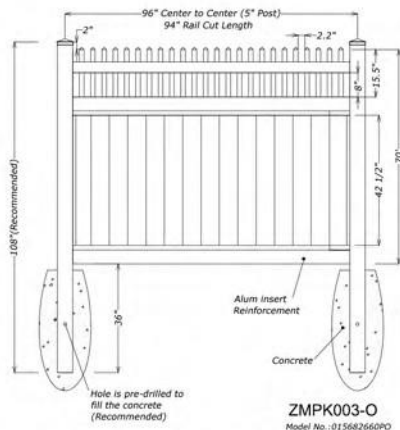

ZMPK003-O
Model No.: 015682660PO

12 White, Tan, Gray available on all. Co-extrusion only available on Privacy style. Actual colors may vary, contact us for more information.