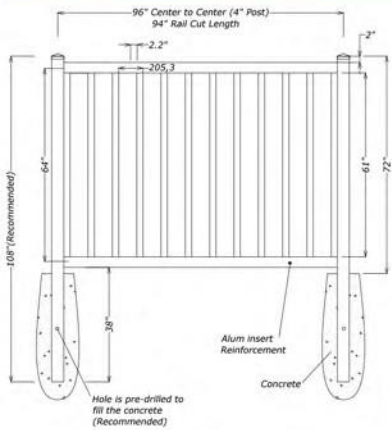

PVC GARDEN FENCE

Stylish And Beautiful

info@utctradingllc.com

PRIVACY FENCE FEATURES

- 4 pocket rail options available:
 - 1-1/2" x 5-1/2", 1 3/4" x 5 1/2", 2" x 6" (reinforced bottom rail standard)
- 6" tongue and groove pickets, 11.3" available too
- Panels offered in 6' and 8' widths, and other size
- Pallet load and floor load available
- Made from high quality virgin vinyl raw materials
- 5+1 have three options

- 4 pocket rail options available:
 - 1-1/2" x 5-1/2", 1 3/4" x 5 1/2", 2" x 6" (reinforced bottom rail standard)
- 6" tongue and groove pickets, 11.3" available too
- Panels offered in 6' and 8' widths, and other size
- Pallet load and floor load available
- Made from high quality virgin vinyl raw materials
- 5+1 have three options

- 3 picket options available:
- 6"x7/8", 3"x7/8", 1 1/2"x7/8"
- Panels offered in 6' and 8' widths, and other size
- Made from high quality virgin vinyl raw materials

Post Cap

Picket Cap

Walk Gate
Model No.:06G642360

Drive Gate
Model No.:06G652360

16 White, Tan, Gray available on all, Co-extrusion only available on Privacy style. Actual colors may vary, contact us for more information.

RANCH FENCE FEATURES

- 1-1/2" x 5-1/2" rails
- 5" x 5" posts
- Available in 2, 3 & 4-rail and Crossbuck
- Offered in a variety of grades