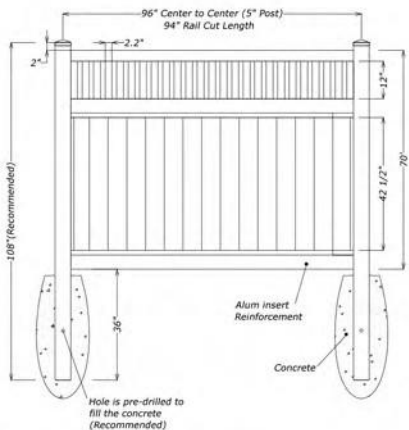

ZMPK003-O
Model No.: 015682660PO

12 White, Tan, Gray available on all. Co-extrusion only available on Privacy style. Actual colors may vary, contact us for more information.