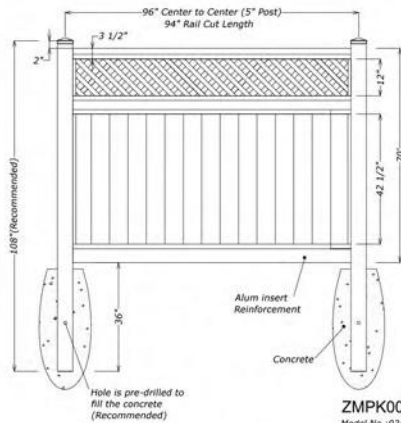

PVC GARDEN FENCE

Stylish And Beautiful

info@utctradingllc.com

PRIVACY FENCE FEATURES

- 4 pocket rail options available:
 - 1-1/2" x 5-1/2", 1 3/4" x 5 1/2", 2" x 6" (reinforced bottom rail standard)
- 6" tongue and groove pickets, 11.3" available too
- Panels offered in 6' and 8' widths, and other size
- Pallet load and floor load available
- Made from high quality virgin vinyl raw materials
- 5+1 have three options

Post Cap

Picket Cap

ZMPK001-S
Model No.:0244823305

10 White, Tan, Gray available on all, Co-extrusion only available on Privacy style. Actual colors may vary, contact us for more information.

PRIVACY FENCE FEATURES

- 4 pocket rail options available:
 - 1-1/2" x 5-1/2", 1 3/4" x 5 1/2", 2" x 6" (reinforced bottom rail standard)
- 6" tongue and groove pickets, 11.3" available too
- Panels offered in 6' and 8' widths, and other size
- Pallet load and floor load available
- Made from high quality virgin vinyl raw materials
- 5+1 have three options

- 3 picket options available:
- 6"x7/8", 3"x7/8", 1 1/2"x7/8"
- Panels offered in 6' and 8' widths, and other size
- Made from high quality virgin vinyl raw materials

Post Cap

Picket Cap

Walk Gate
Model No.:06G642360